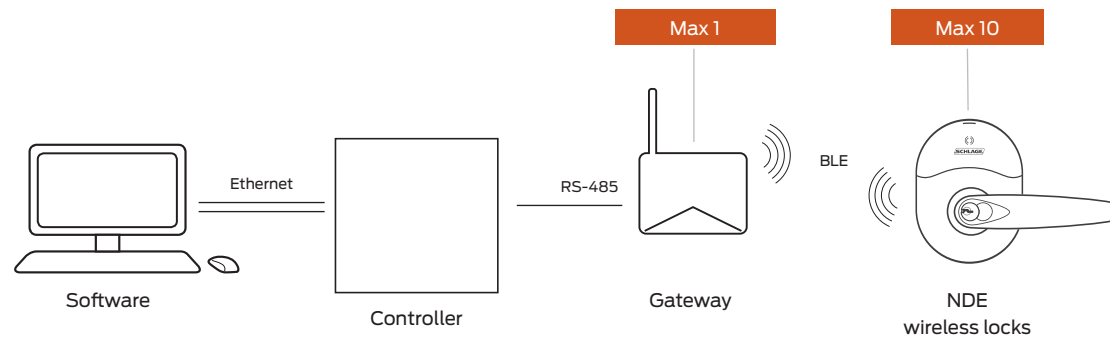

## Gateway (RS-485) integration for NDE wireless locks

Gateway communication range up to 30' in typical building environments; a detailed site survey is recommended.