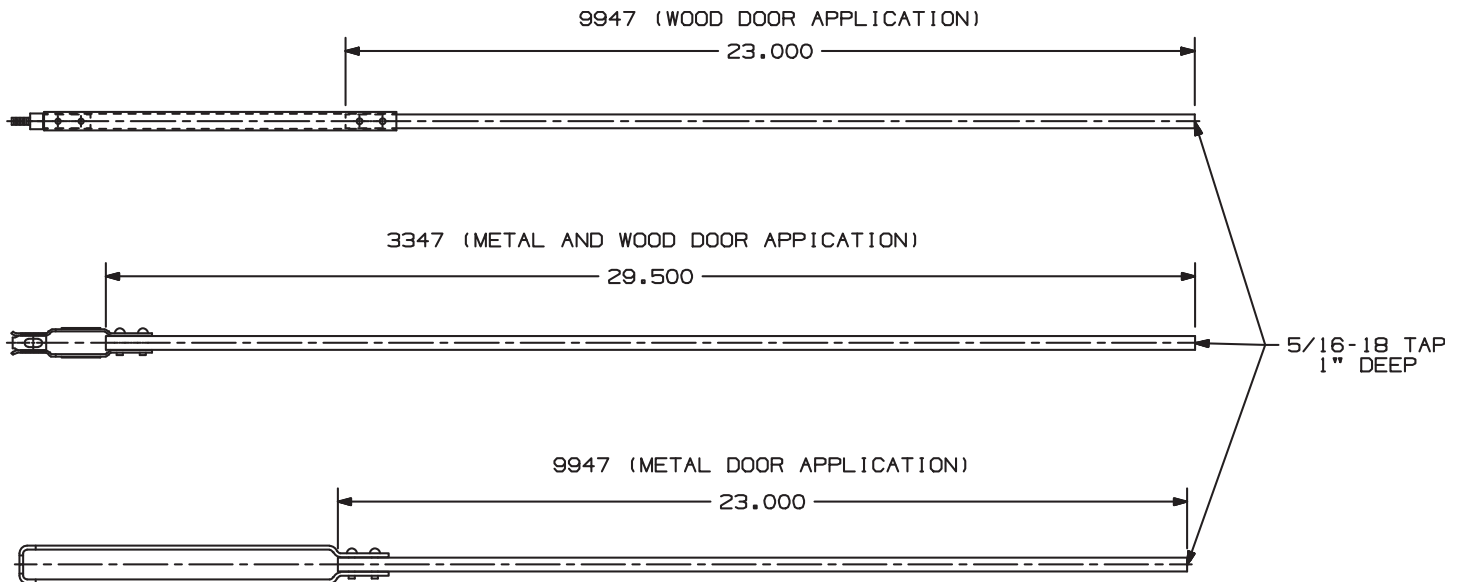

941075-00

33/9948

VON DUPRIN®

Retrofit

Installation Instructions

1. Remove bottom vertical rod from door.
Note: Door must be taken off hinges.
2. Remove bottom latch from rod.
3. Using illustration below, determine style of vertical rod being used.
4. Cut rod to length indicated on illustration.
5. Tap where indicated.

Note: Use these instructions only if the bottom rod is not adjustable.

Customer Service

1-877-671-7011

www.allegion.com/us

© Allegion 2014
Printed in U.S.A.
941075-00 Rev. 01/14-b