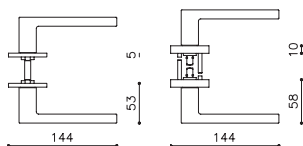

Measurements are in millimeters

ottone/brass