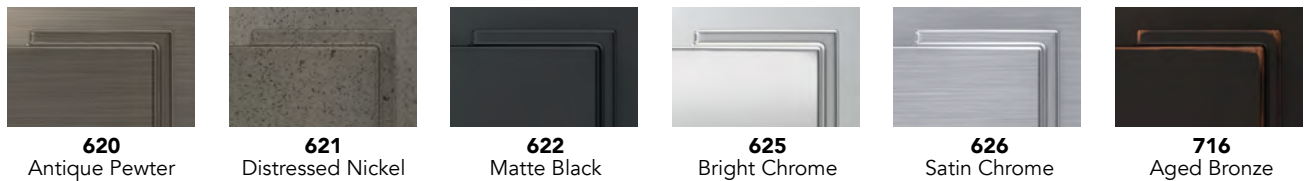

F SERIES LEVERS AND KNOBS

620
Antique Pewter

621
Distressed Nickel

622
Matte Black

625
Bright Chrome

626
Satin Chrome

716
Aged Bronze