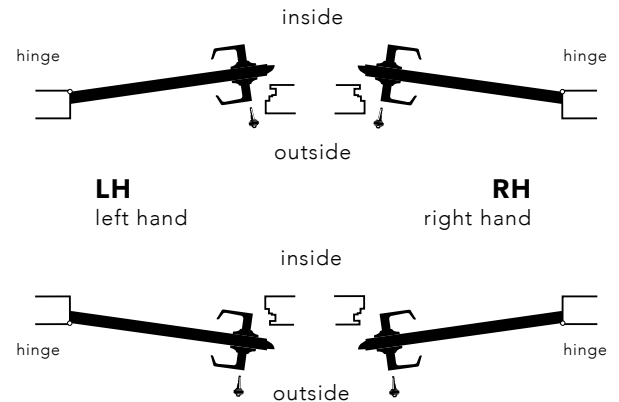

DOOR HANDING

Door handing

How to determine handing of a door

Handing of all doors is determined from the exterior of the room's entrance.

- If the hinge is on the left side of the door, the door is "left hand" (LH)
- If the hinge is on the right side of the door, the door is "right hand" (RH)
- To order a handed product, please specify LH or RH
- To order a handleset, handing is still determined from the exterior of the door
- We will use that information to determine the handing for the inside of the door

Policies and documents

The purchase of Allegion products is governed by the Allegion Authorized Seller Program. For program terms and conditions, and other program details, please visit: www.allegion.com/AuthorizedSeller.

For Warranty information, visit <https://www.schlage.com/en/home/support/warranty.html> or contact Customer Service at 877-671-7011.

Frequently asked questions

Get detailed technical support and answers to frequently asked questions for any Schlage product by consulting our robust knowledge base.

800-847-1864

schlage.com

www.youtube.com/schlagelocks

Sustainability

Allegion can provide sustainability documentation for select products, ensuring transparency and adherence to environmental standards and building certification programs such as LEED and Living Building Challenge. This documentation includes detailed information on the sustainable practices and materials used, helping you make informed decisions that align with your sustainability goals.

To view the full list of products with declarations, please visit:

<https://us.allegion.com/en/resources/sustainability.html>