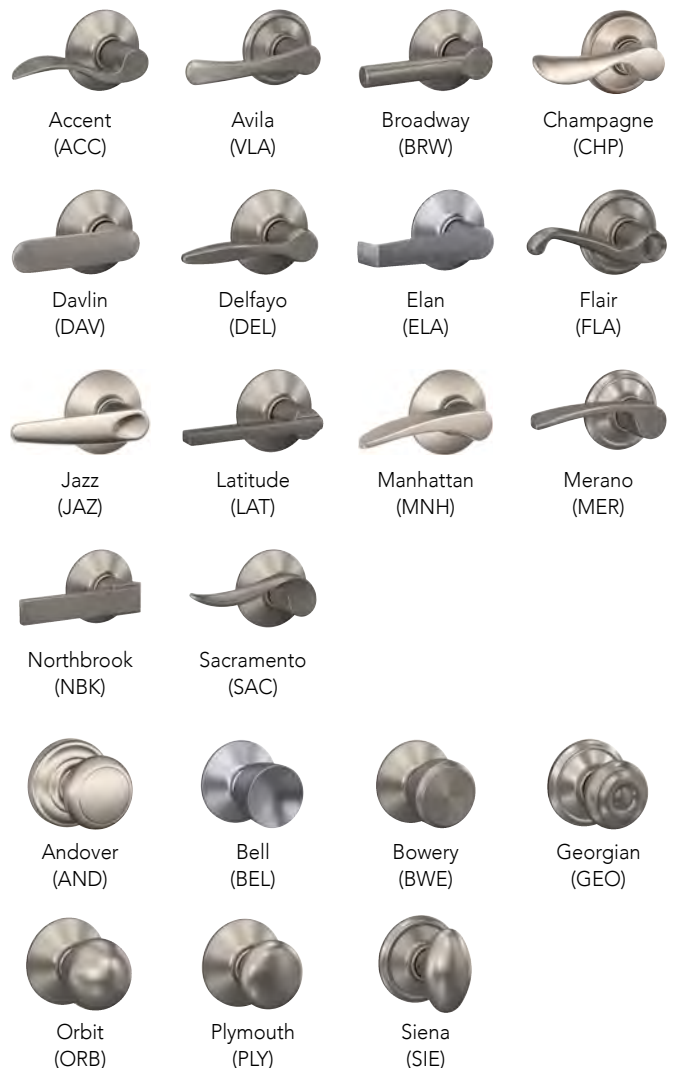

Style is in the *details.*

Schlage believes that the “finishing touch” is just as important as the first. Which is why we make distinctive door hardware designed not just to match your personal style, but to welcome you home. From classic looks that never go out of style to bold contemporary designs, our knobs and levers fit and accentuate virtually any décor – and, with multiple functions available, any door.

PROVEN QUALITY & DURABILITY

- Highest residential security rating
- Safe and Easy Exit keyed entry lock unlocks when the door is opened from the inside, allowing you to leave quickly and conveniently, and re-enter easily
- Limited lifetime finish and mechanical guarantee*
- BHMA Residential Grade AAA
- Commercial Grade 2 product

EASY INSTALLATION

- Hassle-free fit on standard doors
- Installs in minutes with a screwdriver
- Reversible levers available
- Self-guiding screws align and snap themselves into place
- Universal latches slide easily into place, requiring no additional tools or manual adjustments

* See the product warranty for full details.