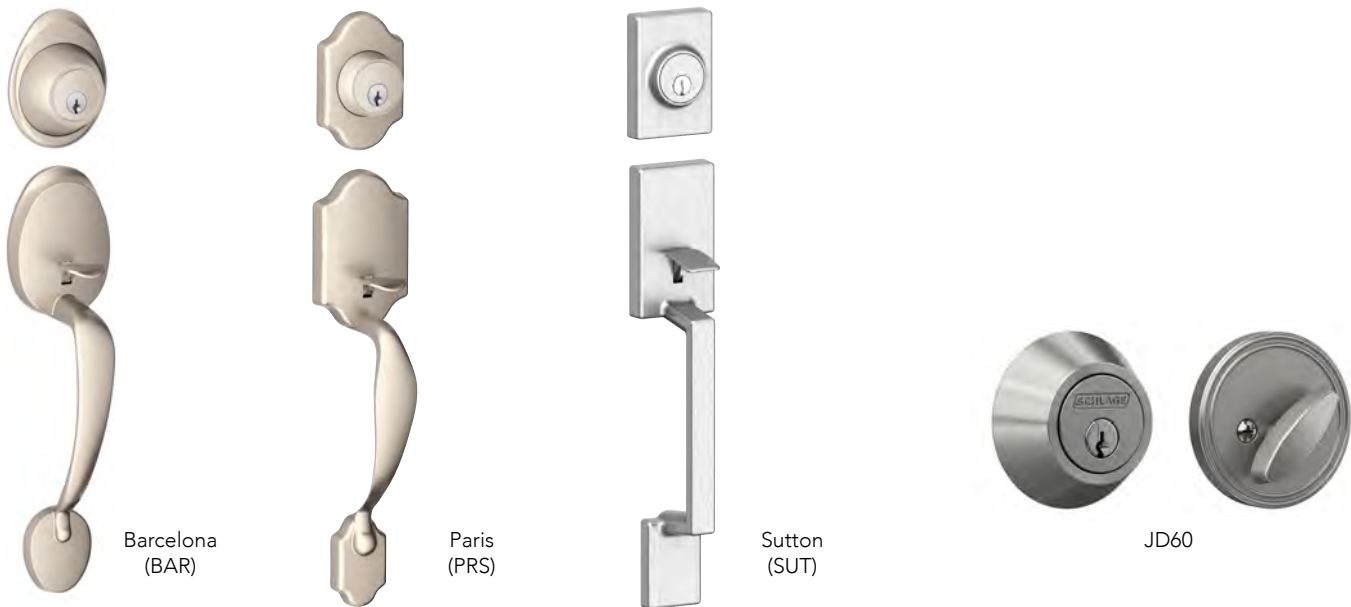

J SERIES GRADE 3

Handlesets & deadbolts

Outside Trim of Handleset

Function/Style	Packaging	FINISHES									
		605	609	619	620	622	625	626	630	716	
JH58 (BAR) Barcelona	Box	$131	$131	$131	$131	$131	$131	•	$131	$131	
JH58 (PRS) Paris	Box	$131	$131	$131	•	•	$131	•	$131	$131	
JH58 (SUT) Sutton	Box	•	•	$162	•	$162	$162	•	•	$162	

Inside Trim of Handleset

Function/Style	Packaging	FINISHES									
		605	609	619	620	622	625	626	630	716	
JH59 (BYR) Byron Knob	Box	$92	•	•	•	•	•	•	$92	•	
JH59 (CNA) Corona Knob	Box	$92	$92	$92	$92	•	$92	•	$92	$92	
JH59 (DUB) Dublin Knob	Box	•	•	$92	•	•	•	•	•	$92	
JH59 (STR) Stratus Knob	Box	$92	•	$92	•	$92	$92	•	$92	$92	
JH59 (DOV) Dover Lever	Box	•	•	$106	•	•	•	•	$106	$106	
JH59 (LAS) LaSalle Lever*	Box	$106	$106	$106	•	•	•	•	•	$106	
JH59 (MAR) Marin Lever	Box	•	•	$106	•	•	•	•	$106	•	
JH59 (SEV) Seville Lever*	Box	•	•	$106	•	$106	$106	•	•	$106	
JH59 (TOR) Torino Lever	Box	•	•	$106	$106	•	$106	•	$106	$106	
JH59 (SOL) Solstice Lever	Box	•	•	$111	•	$111	$111	$111	•	$111	
JH59 (SOL) Solstice/COL Lever	Box	•	•	$120	•	$120	$120	•	•	$120	
JH59 (BRW) Broadway/COL Lever	Box	•	•	$120	•	$120	$120	•	•	$120	

Single Cylinder Deadbolt

Function/Style	Case Qty	FINISHES									
		605	609	619	620	622	625	626	630	716	
JD60 Single Cylinder Deadbolt	24	$46	$46	$46	$46	$46	$46	$46	$46	$46	

* Specify handing.

List Price Adders:

For JH60 Pricing, combine pricing from JH58 and JH59 above. Select JH60 combinations are available in Visual Package Option for additional $5.00. UL Latch- add $7.00 to list price (JD60, JH59 and JH60 Functions- Box Pack Only).