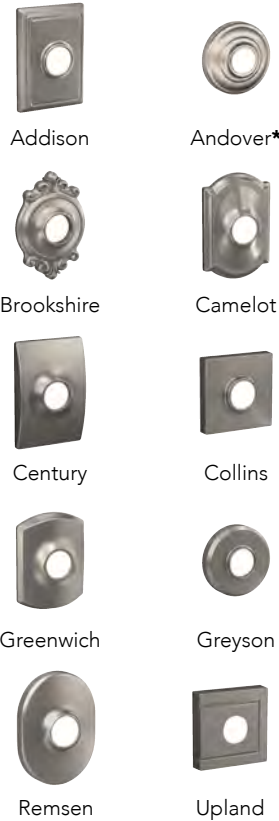

DECORATIVE TRIM