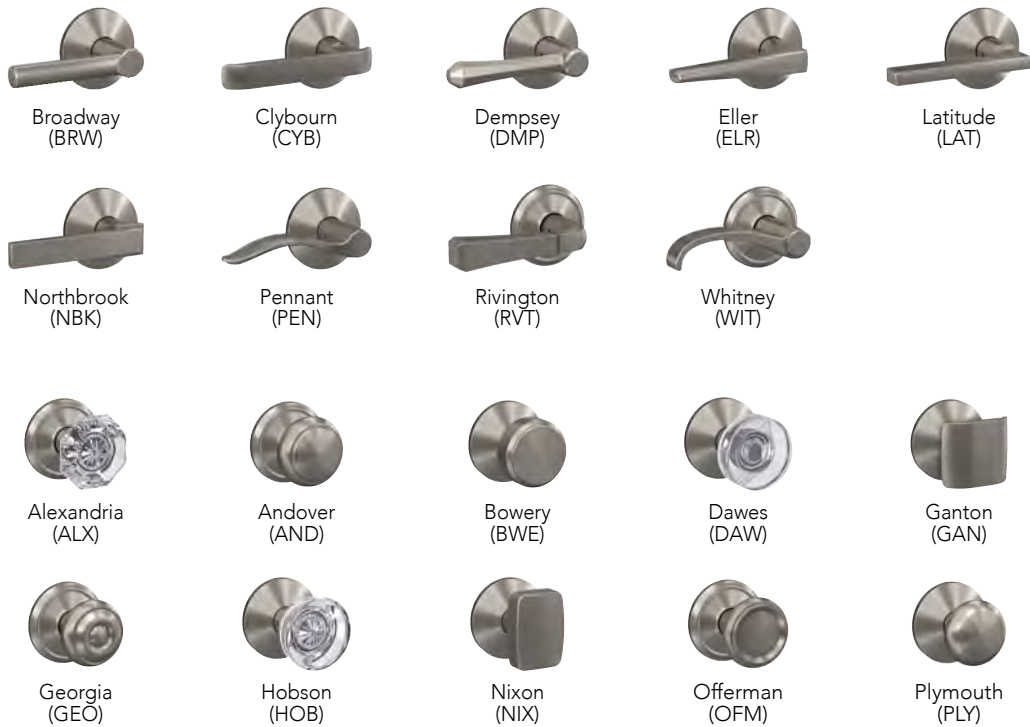

FC285 available interior styles