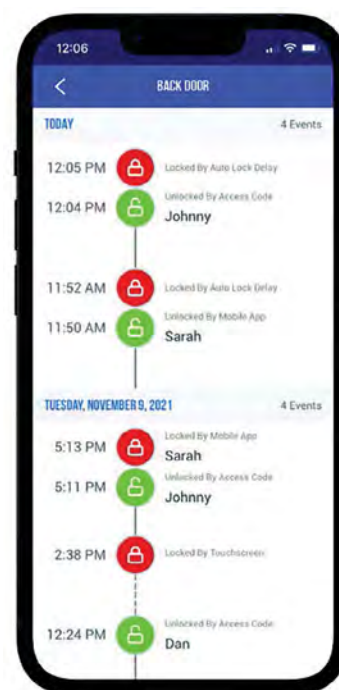

Peace of mind from *anywhere*.

For over a century, Schlage has helped protect what matters most – peace of mind. With the Schlage Home app and our expanding portfolio of compatible smart locks, users can now have that peace of mind from anywhere.

The Schlage Home app lets you conveniently control and monitor your home from your smartphone with a secure encrypted connection, and pair your locks with leading smart home devices.

CONVENIENCE & CONTROL AT YOUR FINGERTIPS

- Lock and unlock your door from anywhere when connected to WiFi
- Create and schedule unique access codes
- Use the history log to see activity at your lock
- Receive customizable notifications whenever a code is used
- Manage multiple locks securing your home and other properties