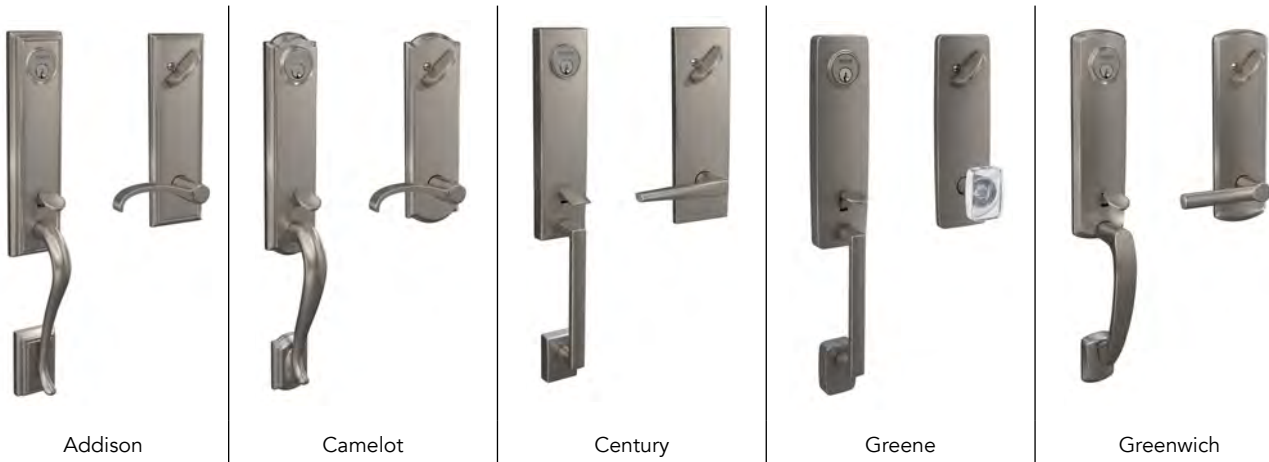

FULL PRODUCT OFFERING

FCT SERIES 3/4" TRIM HANDLESETS