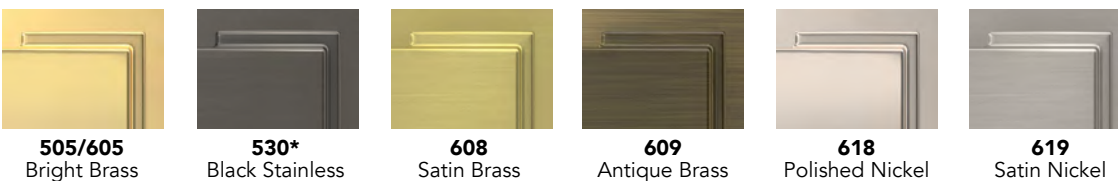

Finish options

* Available in Schlage Custom and Schlage Electronics only.