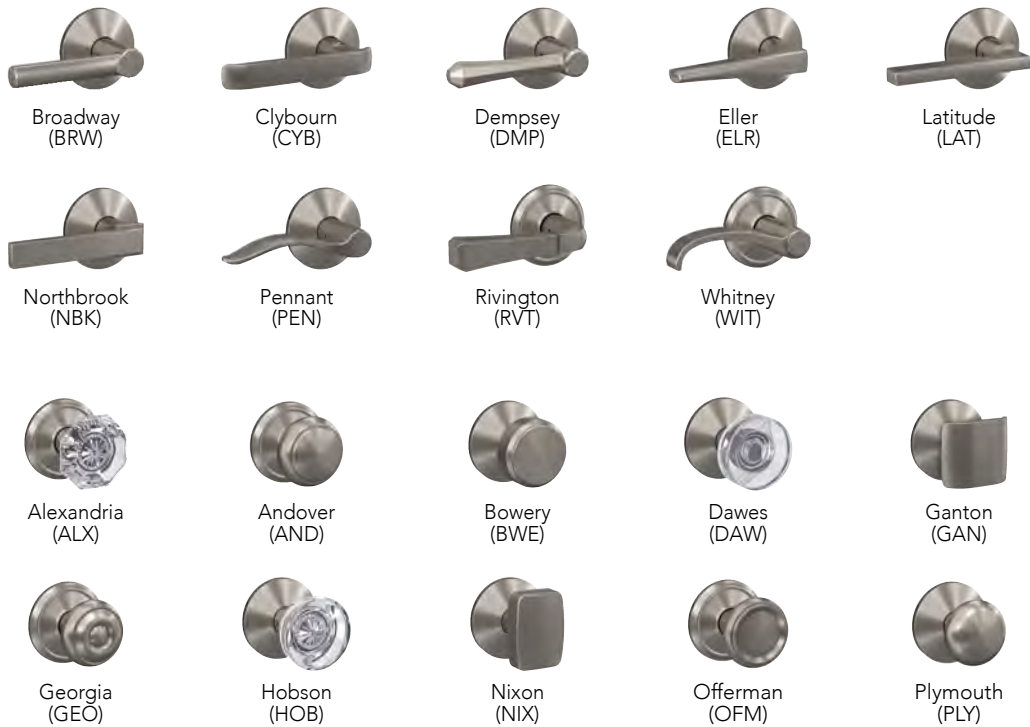

Pair a knob or lever with our inspired decorative trim options to bring your vision to life. See page 25.

HANDLESETS FC SERIES

BE489, BE469, BE375, & BE365 pair with Camelot, Century, Greenwich, & Plymouth only.

FC285 available exterior styles

FC285 available interior styles

HANDLESETS FC SERIES

For the full FC285 Handleset list price, add the price of the FC285 Exterior Option to the price of the FC285 Interior Option