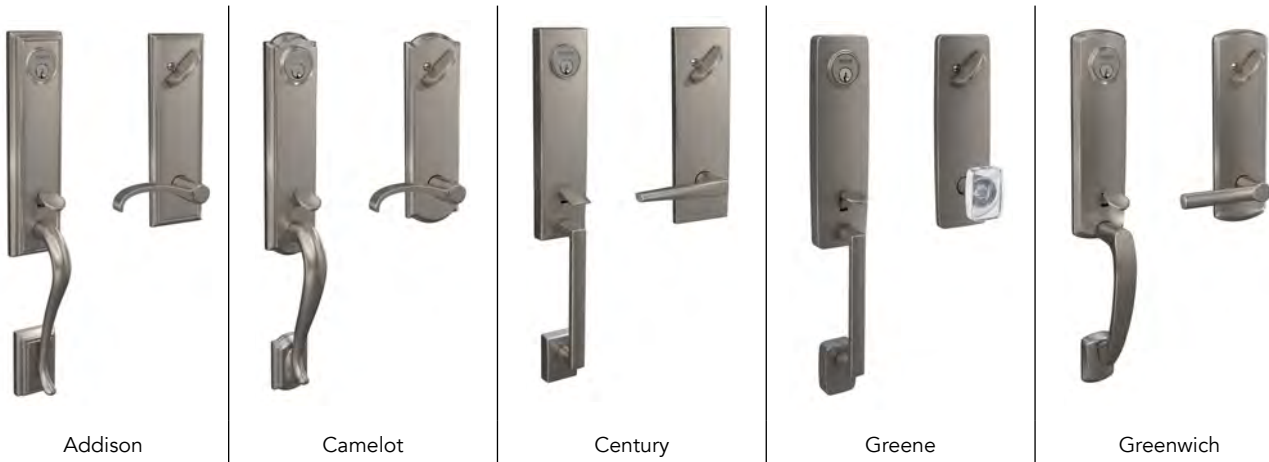

Premium offering with high end quality, designer styles and finishes to complement any room

Decorative Collections

F Series

A step above the standard F Series line with Decorative trim options for additional design possibilities

F Series

Classic line of Schlage door hardware with a variety of knobs and levers on standard trim

J Series

Door hardware performs at a price that won't compromise your budget

FULL PRODUCT OFFERING

FCT SERIES 3/4" TRIM HANDLESETS

* Not available in FC Series.

B SERIES DEADBOLTS

Single cylinder Double cylinder

Deco deadbolts available. See deco trim for details.

* No matching deadbolt.

DECORATIVE TRIM

F SERIES LEVERS AND KNOBS

The Bluetooth word mark and logos are registered trademarks owned by Bluetooth SIG, Inc. and is licensed for use by Schlage. Android, Google Play, and the Google Play logo are trademarks of Google, Inc. Apple Watch, iPhone, and HomeKit are registered trademarks of Apple Inc. Amazon, Alexa, and all related logos are trademarks of Amazon.com, Inc. or its affiliates.