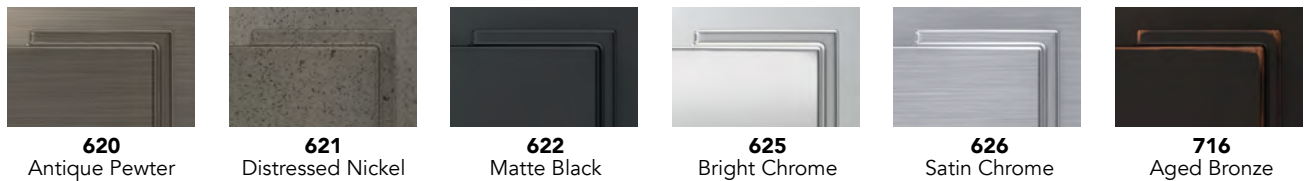

* Not available in FC Series.

B SERIES DEADBOLTS

Single cylinder Double cylinder

Deco deadbolts available. See deco trim for details.

* No matching deadbolt.

DECORATIVE TRIM

F SERIES LEVERS AND KNOBS

The Bluetooth word mark and logos are registered trademarks owned by Bluetooth SIG, Inc. and is licensed for use by Schlage. Android, Google Play, and the Google Play logo are trademarks of Google, Inc. Apple Watch, iPhone, and HomeKit are registered trademarks of Apple Inc. Amazon, Alexa, and all related logos are trademarks of Amazon.com, Inc. or its affiliates.