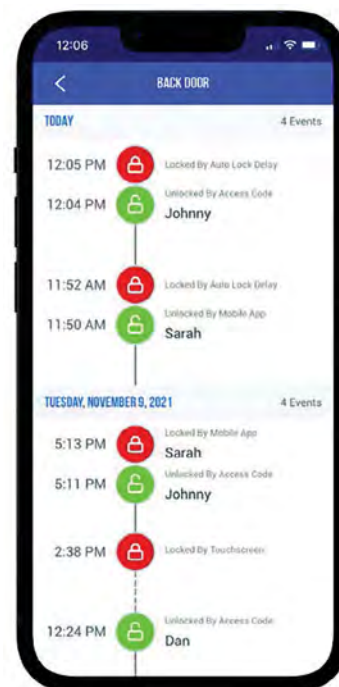

Peace of mind from *anywhere*.

For over a century, Schlage has helped protect what matters most – peace of mind. With the Schlage Home app and our expanding portfolio of compatible smart locks, users can now have that peace of mind from anywhere.

The Schlage Home app lets you conveniently control and monitor your home from your smartphone with a secure encrypted connection, and pair your locks with leading smart home devices.

CONVENIENCE & CONTROL AT YOUR FINGERTIPS

- Lock and unlock your door from anywhere when connected to WiFi
- Create and schedule unique access codes
- Use the history log to see activity at your lock
- Receive customizable notifications whenever a code is used
- Manage multiple locks securing your home and other properties