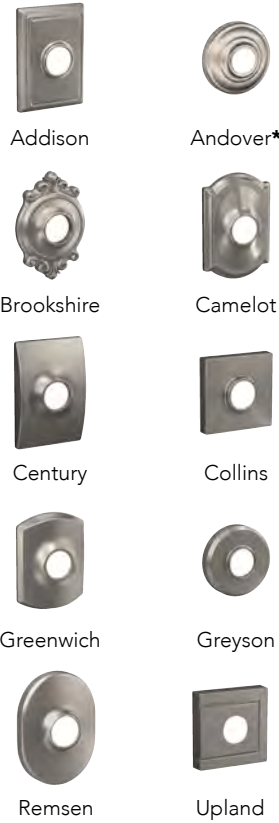

* Not available in FC Series.

B SERIES DEADBOLTS

Single cylinder Double cylinder

Deco deadbolts available. See deco trim for details.

* No matching deadbolt.

DECORATIVE TRIM

F SERIES LEVERS AND KNOBS

The Bluetooth word mark and logos are registered trademarks owned by Bluetooth SIG, Inc. and is licensed for use by Schlage. Android, Google Play, and the Google Play logo are trademarks of Google, Inc. Apple Watch, iPhone, and HomeKit are registered trademarks of Apple Inc. Amazon, Alexa, and all related logos are trademarks of Amazon.com, Inc. or its affiliates.