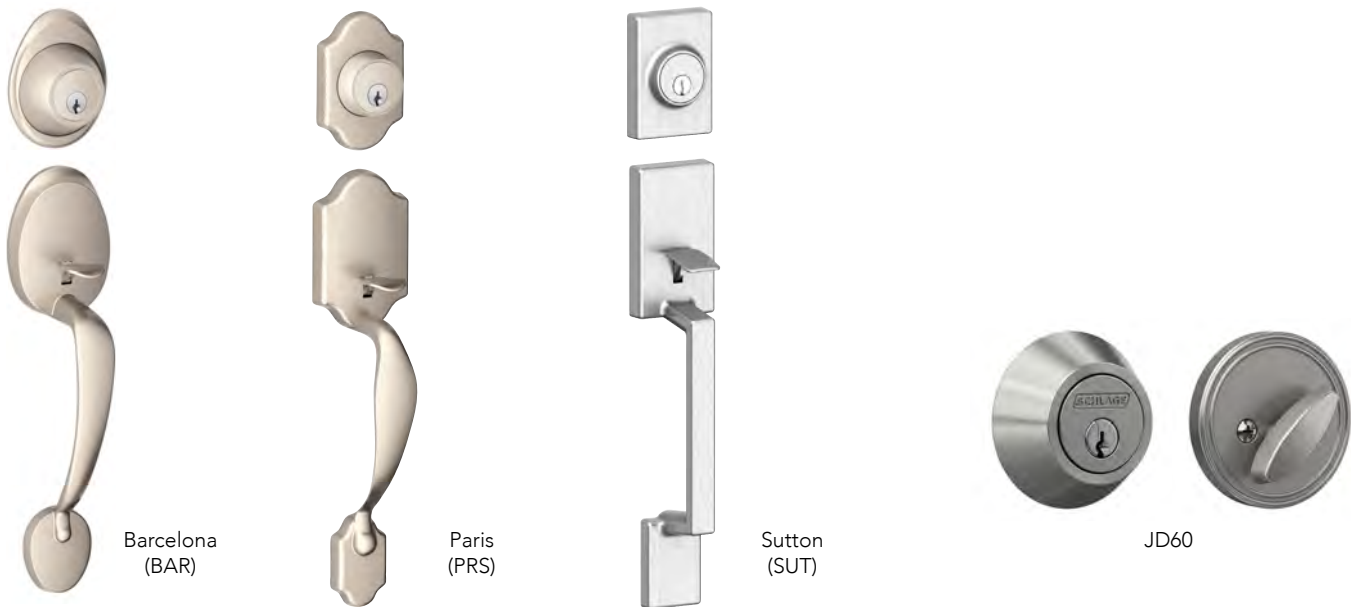

J SERIES GRADE 3

Handlesets & deadbolts

Outside Trim of Handleset

Function/Style	Packaging	FINISHES									
		605	609	619	620	622	625	626	630	716	
JH58 (BAR) Barcelona	Box	$128	$128	$128	$128	$128	$128	•	$128	$128	
JH58 (PRS) Paris	Box	$128	$128	$128	•	•	$128	•	$128	$128	
JH58 (SUT) Sutton	Box	•	•	$159	•	$159	$159	•	•	$159	

Inside Trim of Handleset

Function/Style	Packaging	FINISHES									
		605	609	619	620	622	625	626	630	716	
JH59 (BYR) Byron Knob	Box	$90	•	•	•	•	•	•	$90	•	
JH59 (CNA) Corona Knob	Box	$90	$90	$90	$90	•	$90	•	$90	$90	
JH59 (DUB) Dublin Knob	Box	•	•	$90	•	•	•	•	•	$90	
JH59 (STR) Stratus Knob	Box	$90	•	$90	•	$90	$90	•	$90	$90	
JH59 (DOV) Dover Lever	Box	•	•	$104	•	•	•	•	$104	$104	
JH59 (LAS) LaSalle Lever*	Box	$104	$104	$104	•	•	•	•	•	$104	
JH59 (MAR) Marin Lever	Box	•	•	$104	•	•	•	•	$104	•	
JH59 (SEV) Seville Lever*	Box	•	•	$104	•	$104	$104	•	•	$104	
JH59 (TOR) Torino Lever	Box	•	•	$104	$104	•	$104	•	$104	$104	
JH59 (SOL) Solstice Lever	Box	•	•	$109	•	$109	$109	$109	•	$109	
JH59 (SOL) Solstice/COL Lever	Box	•	•	$118	•	$118	$118	•	•	$118	
JH59 (BRW) Broadway/COL Lever	Box	•	•	$118	•	$118	$118	•	•	$118	

Single Cylinder Deadbolt

Function/Style	Case Qty	FINISHES									
		605	609	619	620	622	625	626	630	716	
JD60 Single Cylinder Deadbolt	24	$45	$45	$45	$45	$45	$45	$45	$45	$45	

* Specify handing.

List Price Adders:

For JH60 Pricing, combine pricing from JH58 and JH59 above. Select JH60 combinations are available in Visual Package Option for additional $5.00. UL Latch- add $7.00 to list price (JD60, JH59 and JH60 Functions- Box Pack Only).