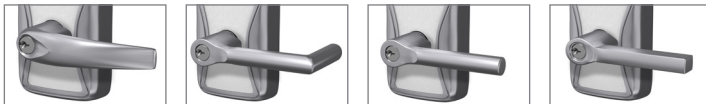

Lever and cylinder compatibility

Part number	Description	With cylinder	Pins	Cylinder type			Lever style							
				KIL	FSIC	SFIC	ATH	BRK	BRW	LAT	LON	RHO	SPA	TLR
PD	Schlage® - Everest 29™ S123 (standard)	x	6	x			x	x	x	x	x		x	x
LD	Schlage, Falcon®		6	x			x	x	x	x	x	x	x	x
RD	Schlage - Everest 29 S123 (standard)	x	6		x		x	x	x	x	x	x	x	x
JD	Schlage		6		x		x	x	x	x	x	x	x	x
GD	Schlage Everest 29 R Family Keyways	x	7			x	x	x	x	x	x	x	x	x
BD	Schlage, Falcon, Competitive OEM's		7			x	x	x	x	x	x	x	x	x
LD FA7	Falcon		7	x				x	x	x	x	x	x	
LD SAR	Sargent® (10L+11L)		6	x			x	x	x	x	x	x	x	x
JD SAR	Sargent 6300		6		x		x	x	x	x	x	x	x	x
JD CO6	Corbin® 8000		6		x		x	x	x	x	x	x	x	x
JD CO7	Corbin 8000-7		7		x			x	x	x	x	x	x	x
JD MED	Medeco® 32*0201		6		x			x	x	x	x	x	x	
JD YA6	Yale® 1210 or Medeco 31*0100		6		x		x	x	x	x	x	x	x	x
JD YA7	Yale 1220		7		x			x	x	x	x	x	x	

Lever styles

Conventional cylinders shown, SFIC and FSIC also available.

Athens

Boardwalk

Broadway

Latitude