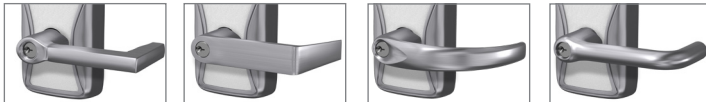

## Features and benefits

- Multiple credential reader options including keypad, proximity, magnetic stripe, multi-technology<sup>1</sup> and smart card<sup>1</sup>
- Wide variety of finishes and lever styles
- Cylindrical, mortise, mortise deadbolt and exit trim options available
- Compatible with all Schlage Conventional, FSIC and SFIC formatted cylinders including many competitive OEM cylinders
- AD and CO 993 exit trim is compatible with a variety of exit devices including rim style from Von Duprin, Falcon, Sargent®, Precision™, Corbin Russwin®, Dorma® and Yale®

## Lever and cylinder compatibility

Part number	Description	With cylinder	Pins	Cylinder type			Lever style							
				KIL	FSIC	SFIC	ATH	BRK	BRW	LAT	LON	RHO	SPA	TLR
PD	Schlage® - Everest 29™ S123 (standard)	x	6	x			x	x	x	x	x		x	x
LD	Schlage, Falcon®		6	x			x	x	x	x	x	x	x	x
RD	Schlage - Everest 29 S123 (standard)	x	6		x		x	x	x	x	x	x	x	x
JD	Schlage		6		x		x	x	x	x	x	x	x	x
GD	Schlage Everest 29 R Family Keyways	x	7			x	x	x	x	x	x	x	x	x
BD	Schlage, Falcon, Competitive OEM's		7			x	x	x	x	x	x	x	x	x
LD FA7	Falcon		7	x				x	x	x	x	x	x	
LD SAR	Sargent® (10L+11L)		6	x			x	x	x	x	x	x	x	x
JD SAR	Sargent 6300		6		x		x	x	x	x	x	x	x	x
JD CO6	Corbin® 8000		6		x		x	x	x	x	x	x	x	x
JD CO7	Corbin 8000-7		7		x			x	x	x	x	x	x	x
JD MED	Medeco® 32*0201		6		x			x	x	x	x	x	x	
JD YA6	Yale® 1210 or Medeco 31*0100		6		x		x	x	x	x	x	x	x	x
JD YA7	Yale 1220		7		x			x	x	x	x	x	x	

## Lever styles

Conventional cylinders shown, SFIC and FSIC also available.

Athens

Boardwalk

Broadway

Latitude

Longitude

Rhodes