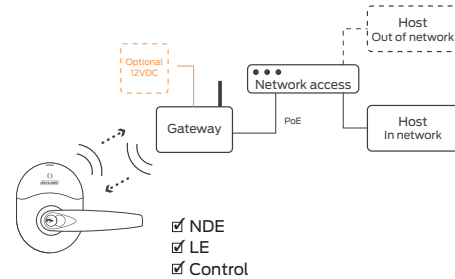

Flexible connectivity options; seamless integration with access control software alliance systems

- Supported architecture includes Wi-Fi, RS-485 and IP (PoE)
- Enable real-time networked communication with the ENGAGE™ Gateway and software from one of our access control alliances

Wi-Fi

Automatic updates, scheduled by the host

IP (PoE)

Real-time solution with ENGAGE™ Gateway

RS-485

Real-time solution with ENGAGE™ Gateway

For a complete list of our access control software alliances visit: us.allegion.com/alliances