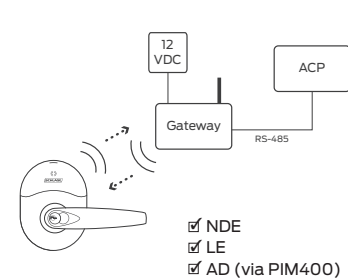

Flexible connectivity options; seamless integration with access control software alliance systems

- Supported architecture includes Wi-Fi, RS-485 and IP (PoE)
- Enable real-time networked communication with the ENGAGE™ Gateway and software from one of our access control alliances

Wi-Fi

Automatic updates, scheduled by the host

IP (PoE)

Real-time solution with ENGAGE™ Gateway

RS-485

Real-time solution with ENGAGE™ Gateway

For a complete list of our access control software alliances visit: us.allegion.com/alliances