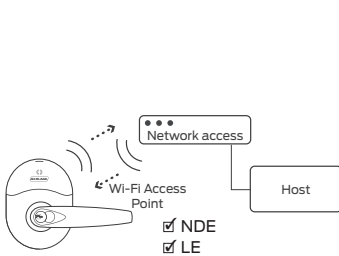

NDE and LE electronic features:

- Built-in Bluetooth® enables wireless set-up from smart phones and tablets
- Multi-technology reader compatible with most proximity and smart credentials including:
 - **Proximity 125 kHz:** 7410 Clamshell Card, 7510 ISO Card, 7610T Thin Keyfob
 - **Smart (MiFare®) 13.56 MHz:** 9420 Clamshell Card, 9520 ISO Card, 9651T Thin Keyfob
- Available status signals include door position, request-to-exit, battery status, and lock/unlock
- Up to 2 year battery life with 4 AA batteries

Flexible connectivity options; seamless integration with access control software alliance systems

- Supported architecture includes Wi-Fi, RS-485 and IP (PoE)
- Enable real-time networked communication with the ENGAGE™ Gateway and software from one of our access control alliances

Wi-Fi

Automatic updates, scheduled by the host

IP (PoE)

Real-time solution with ENGAGE™ Gateway

RS-485

Real-time solution with ENGAGE™ Gateway

For a complete list of our access control software alliances visit: us.allegion.com/alliances