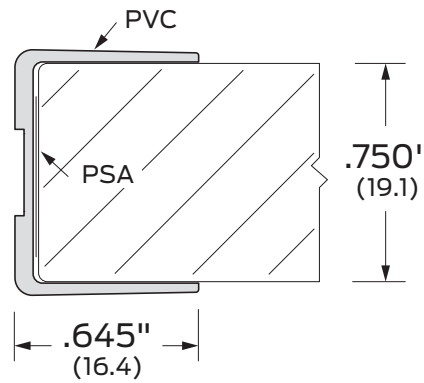

Notes:

Provided by:

Customer name:

Job no:

Date:

Image may not be shown to scale

Notes:

For .665" to .750" (19.1mm) doors. PSA standard.