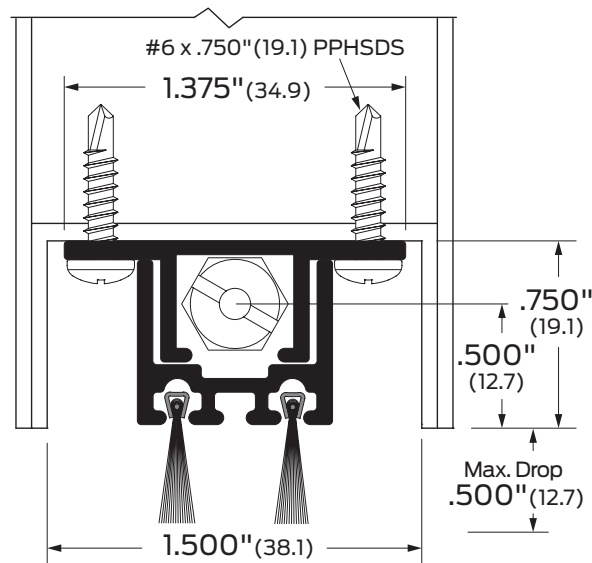

Notes:

Provided by:

Customer name:

Job no:

Date:

Image may not be shown to scale

Notes:

For use with hollow metal doors. Mortised.  
 Supplied without end caps.

**FLO** Air flow/sound block  
**PL** Pull out  
**NH** No holes