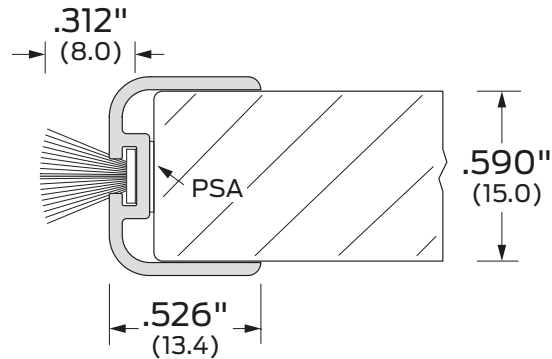

Notes:

Provided by:

Customer name:

Job no:

Date:

Image may not be shown to scale

Notes:

For .535" to .590" (15mm) thick doors.
Clear housing with gray pile brush. PSA standard.

ANSI/BHMA:

8138

ROF716

Finishes:

CL Clear