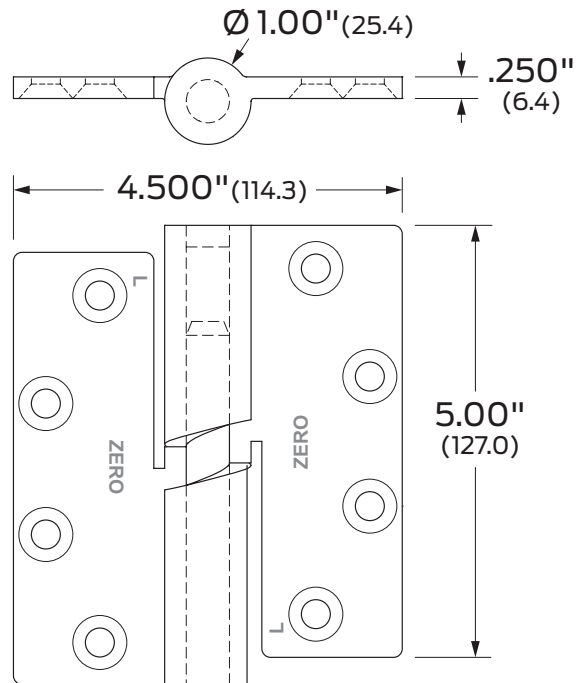

2720 Tobey Drive, Indianapolis, IN 46219
Tel 1-877-671-7011 ■ Fax 800-851-0000
Zero.Customer.Support@allegion.com
www.zerointernational.com

Part No:

Z9500

Part description:

Cam lift full mortise hinges

Notes:

Provided by:

Customer name:

Job no:

Date:

Image may not be shown to scale

Certifications:

Fire rated-UL10c

Finishes:

STST Stainless steel

Options:

L Left hand
R Right hand