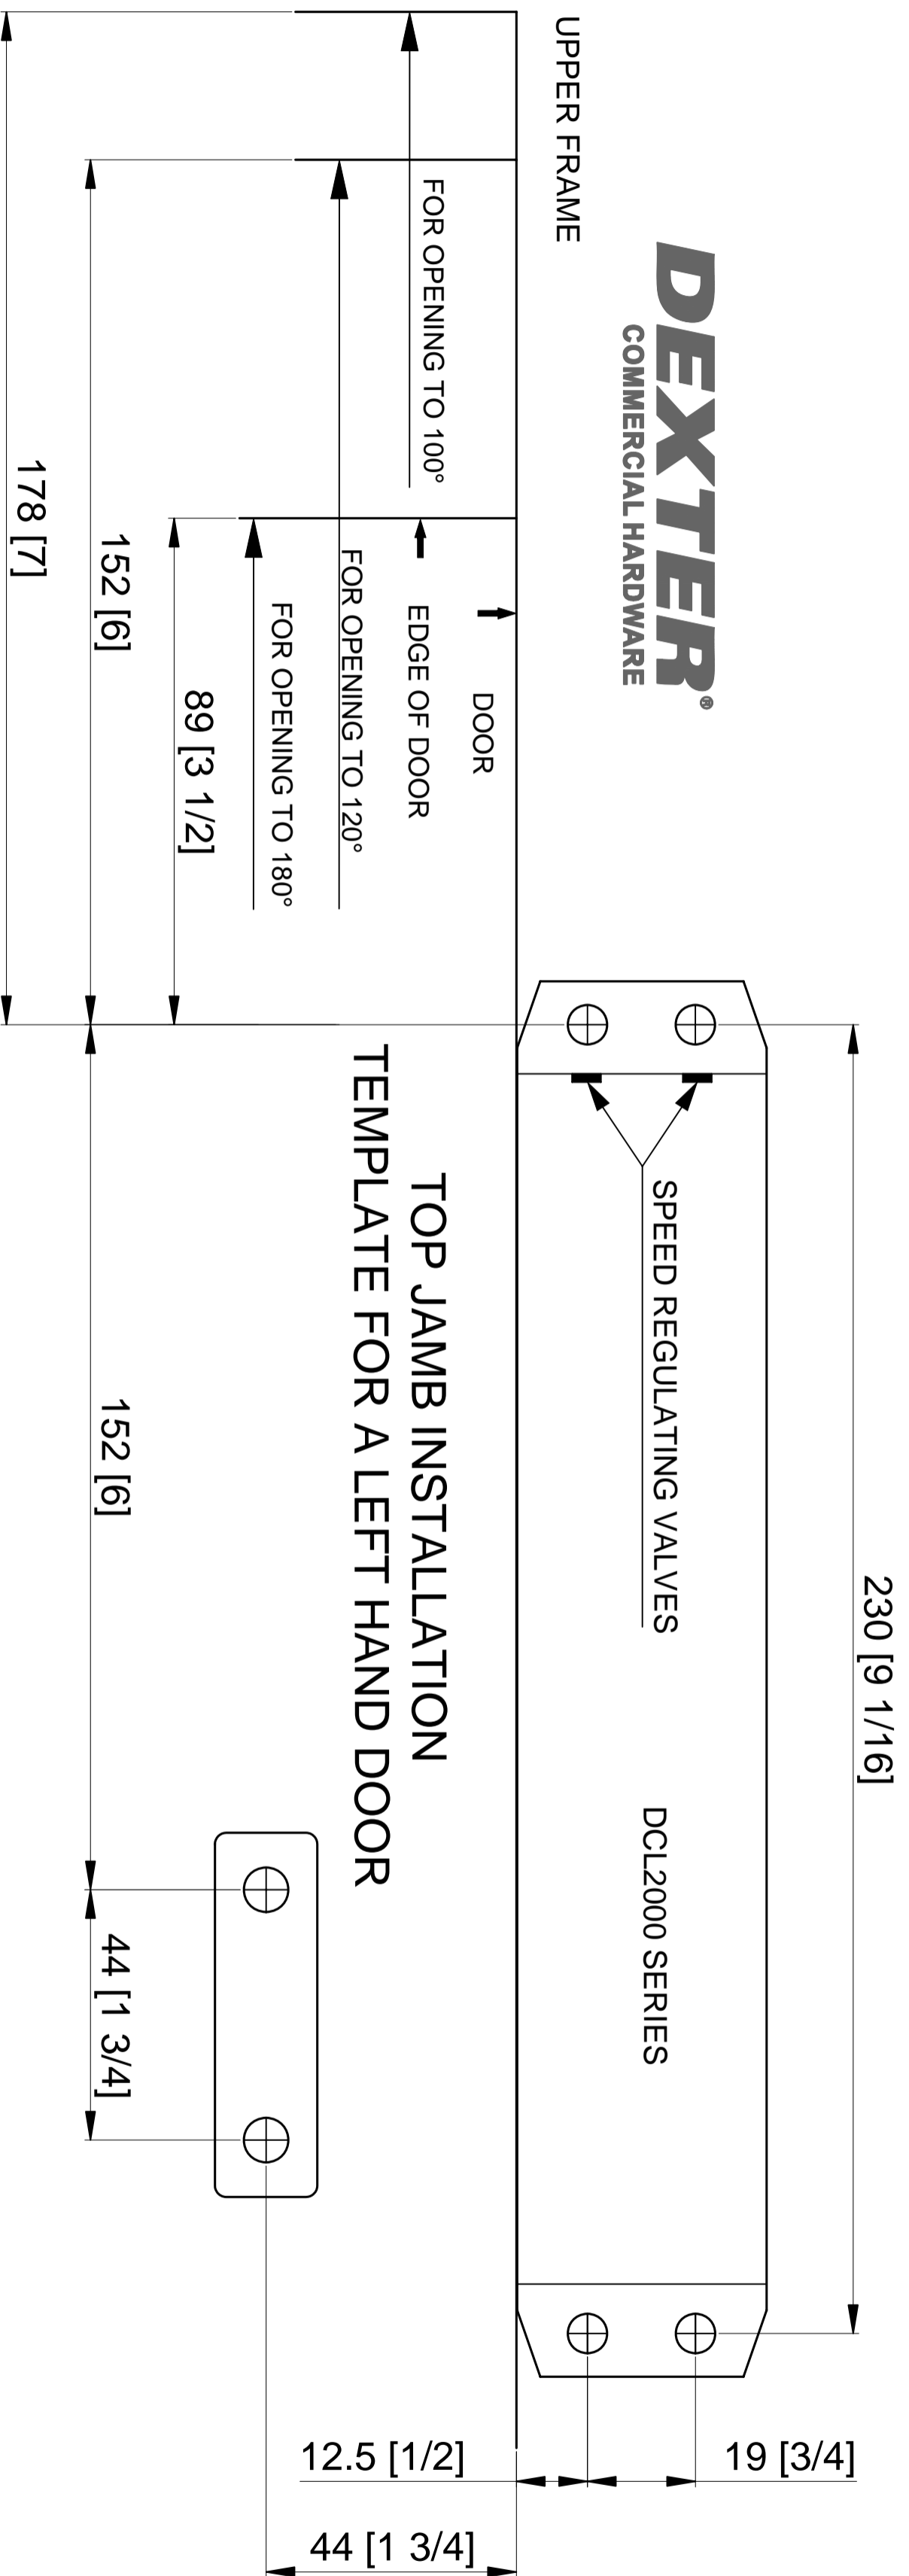

DEXTER
COMMERCIAL HARDWARE

UPPER FRAME

TOP JAMB INSTALLATION
TEMPLATE FOR A LEFT HAND DOOR

DEXTER
COMMERCIAL HARDWARE

UPPER FRAME

TOP JAMB INSTALLATION
TEMPLATE FOR A RIGHT HAND DOOR