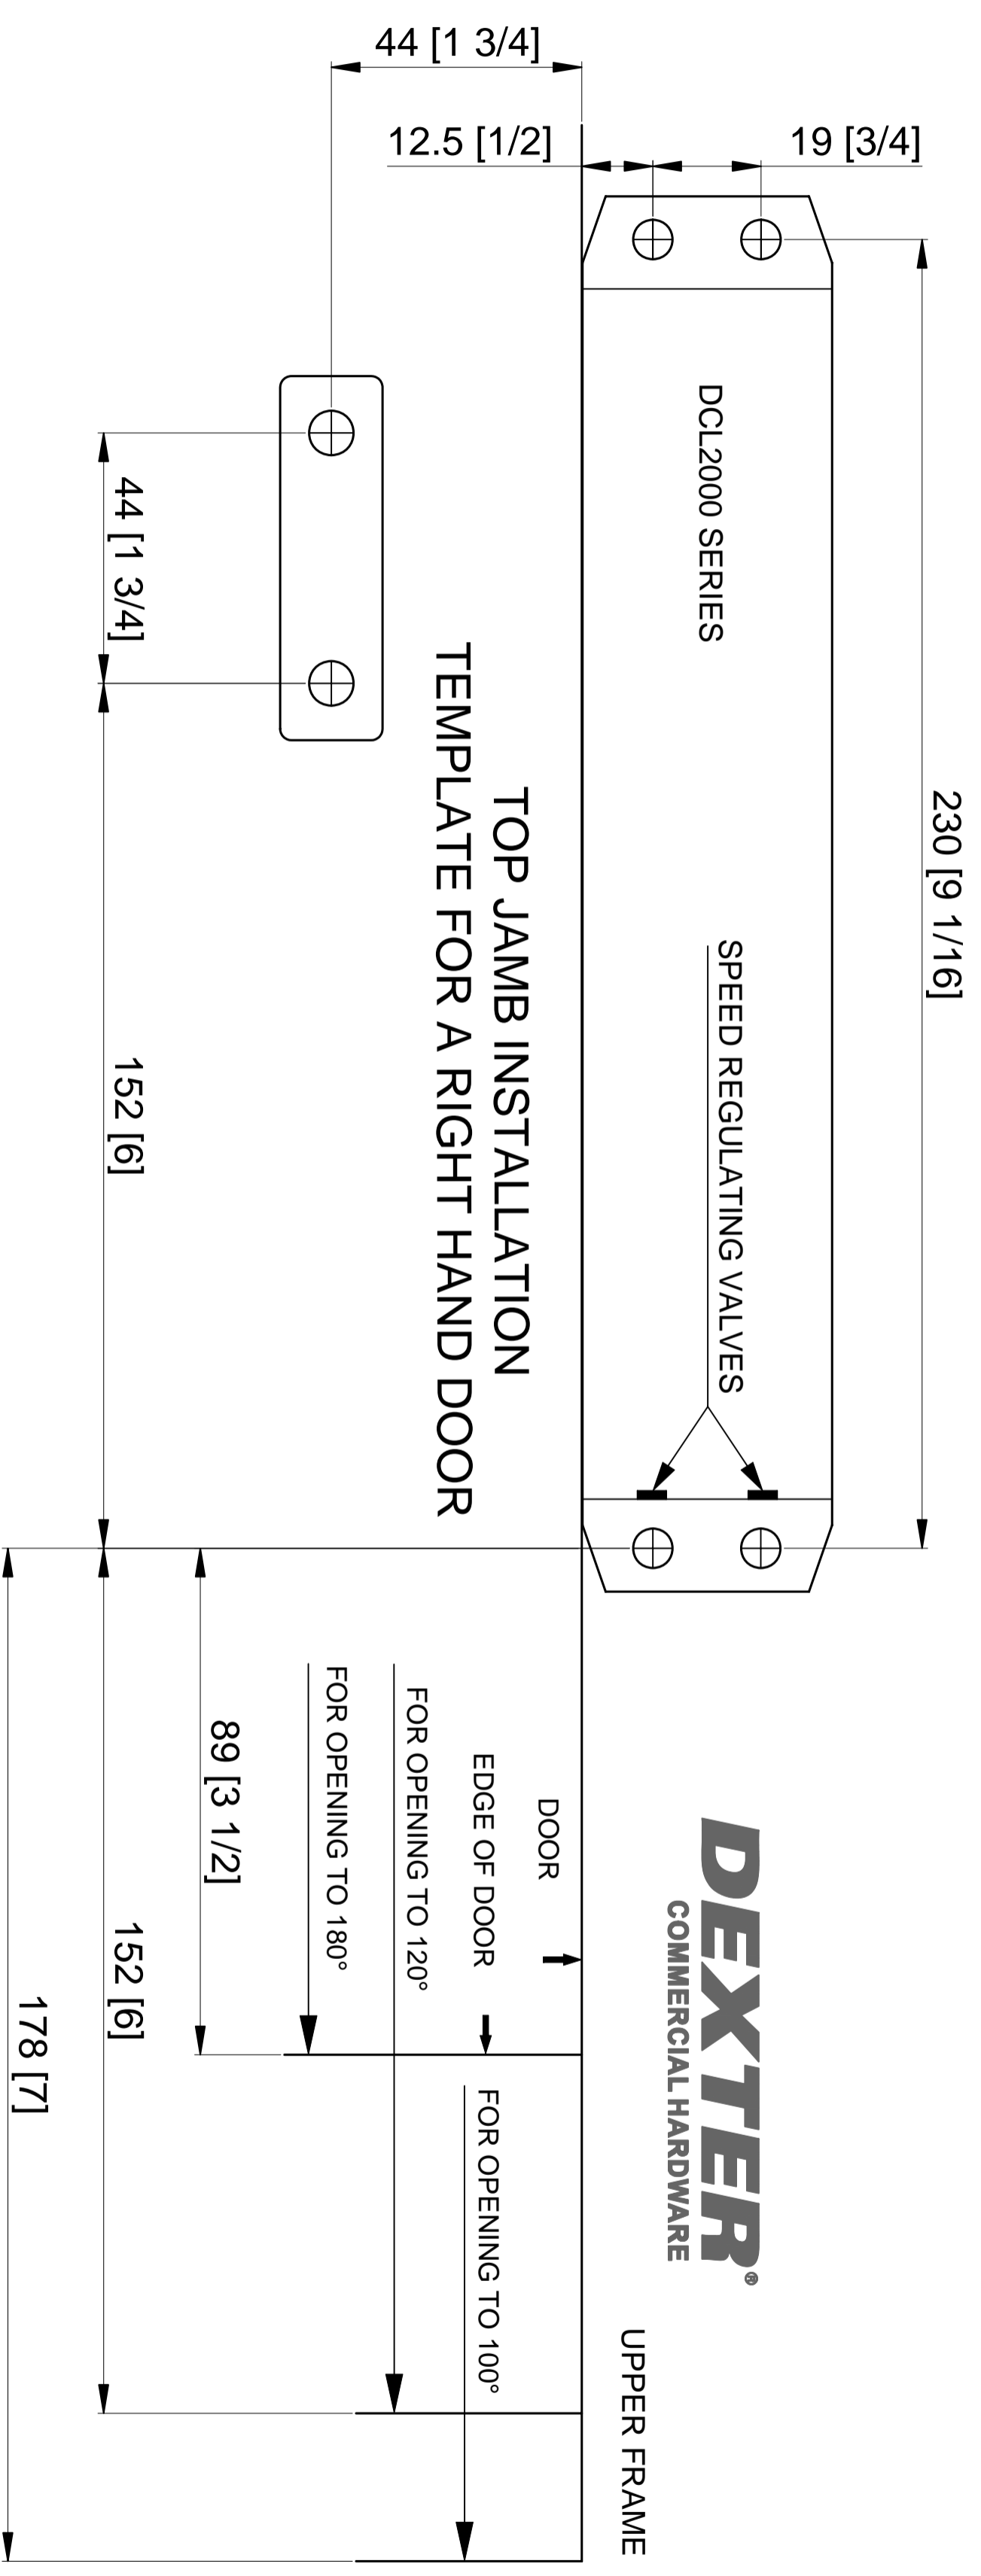

DEXTER
COMMERCIAL HARDWARE

UPPER FRAME

TOP JAMB INSTALLATION
TEMPLATE FOR A LEFT HAND DOOR

DEXTER
COMMERCIAL HARDWARE

UPPER FRAME

TOP JAMB INSTALLATION
TEMPLATE FOR A RIGHT HAND DOOR