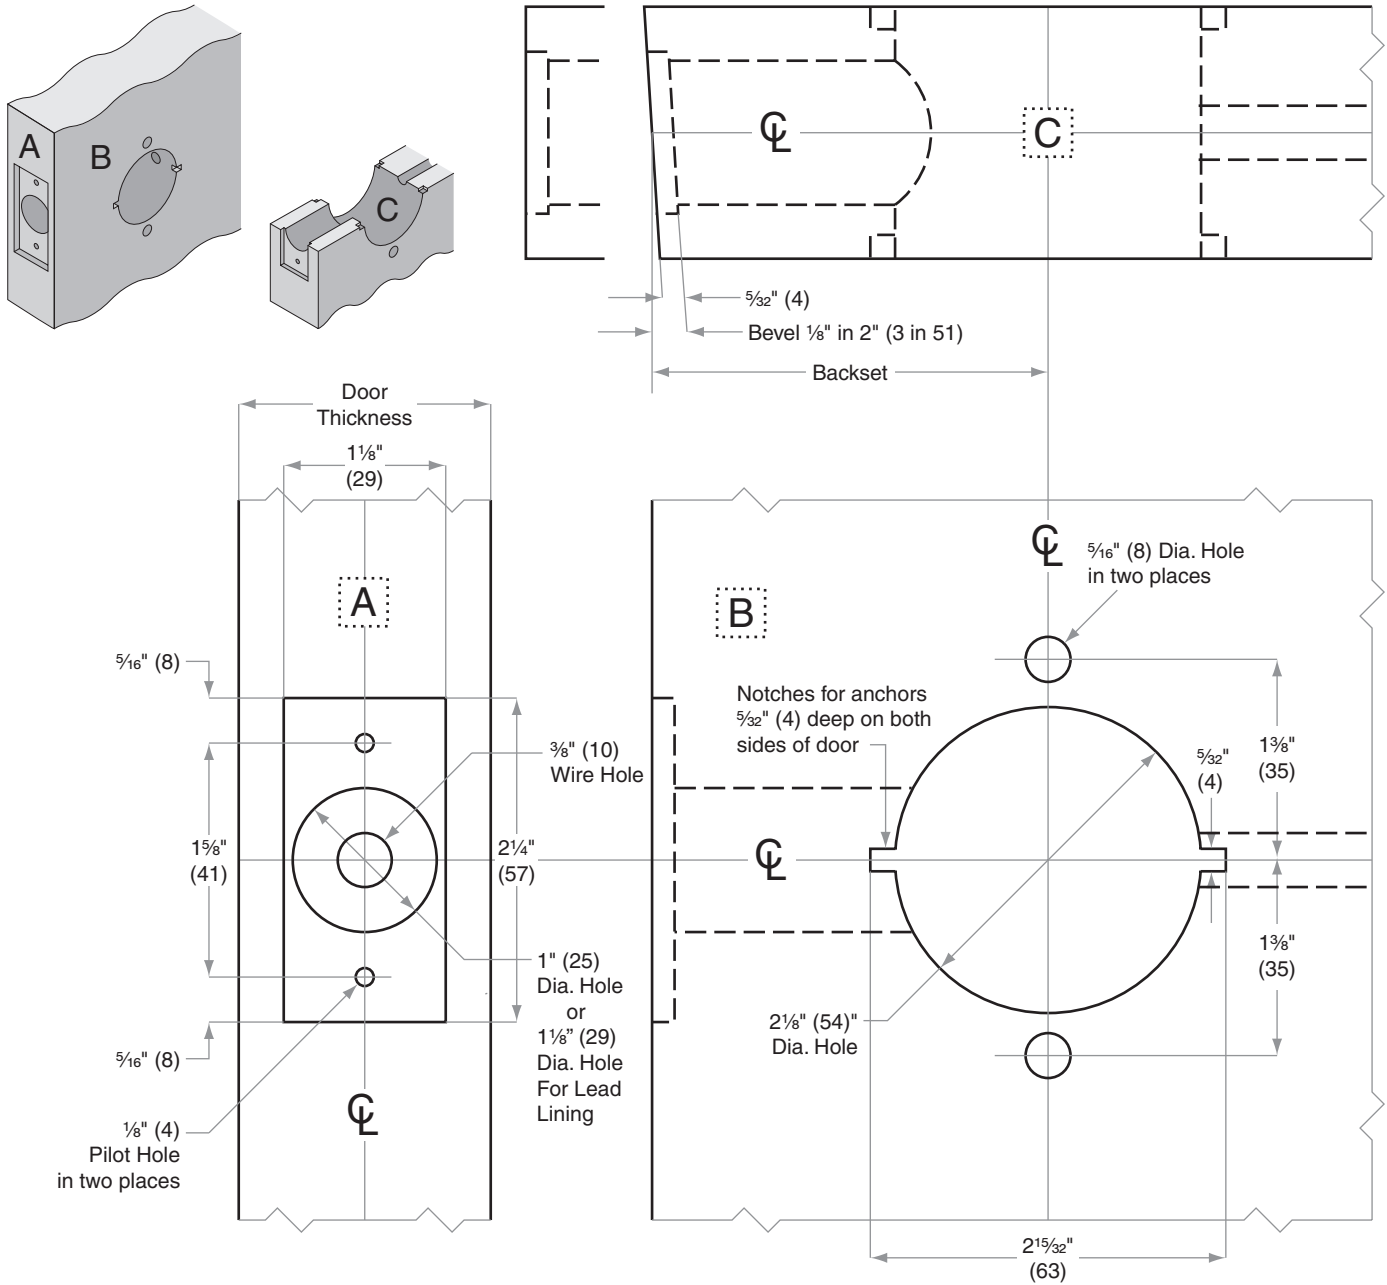

T-Series T851, T881

Door Type: Wood or Composite, flat or beveled
Door Thickness: 1¾" (44mm) – 2½" (54mm)
Faceplate: Square Corner, 1½" (29mm) wide
Backsets: FT108-C, 2¾" (60mm) | FT108-D, 2¾" (70mm) | FT108-F, 5" (127mm)

Dimensions shown in parentheses () are in millimeters.

Door preparation template