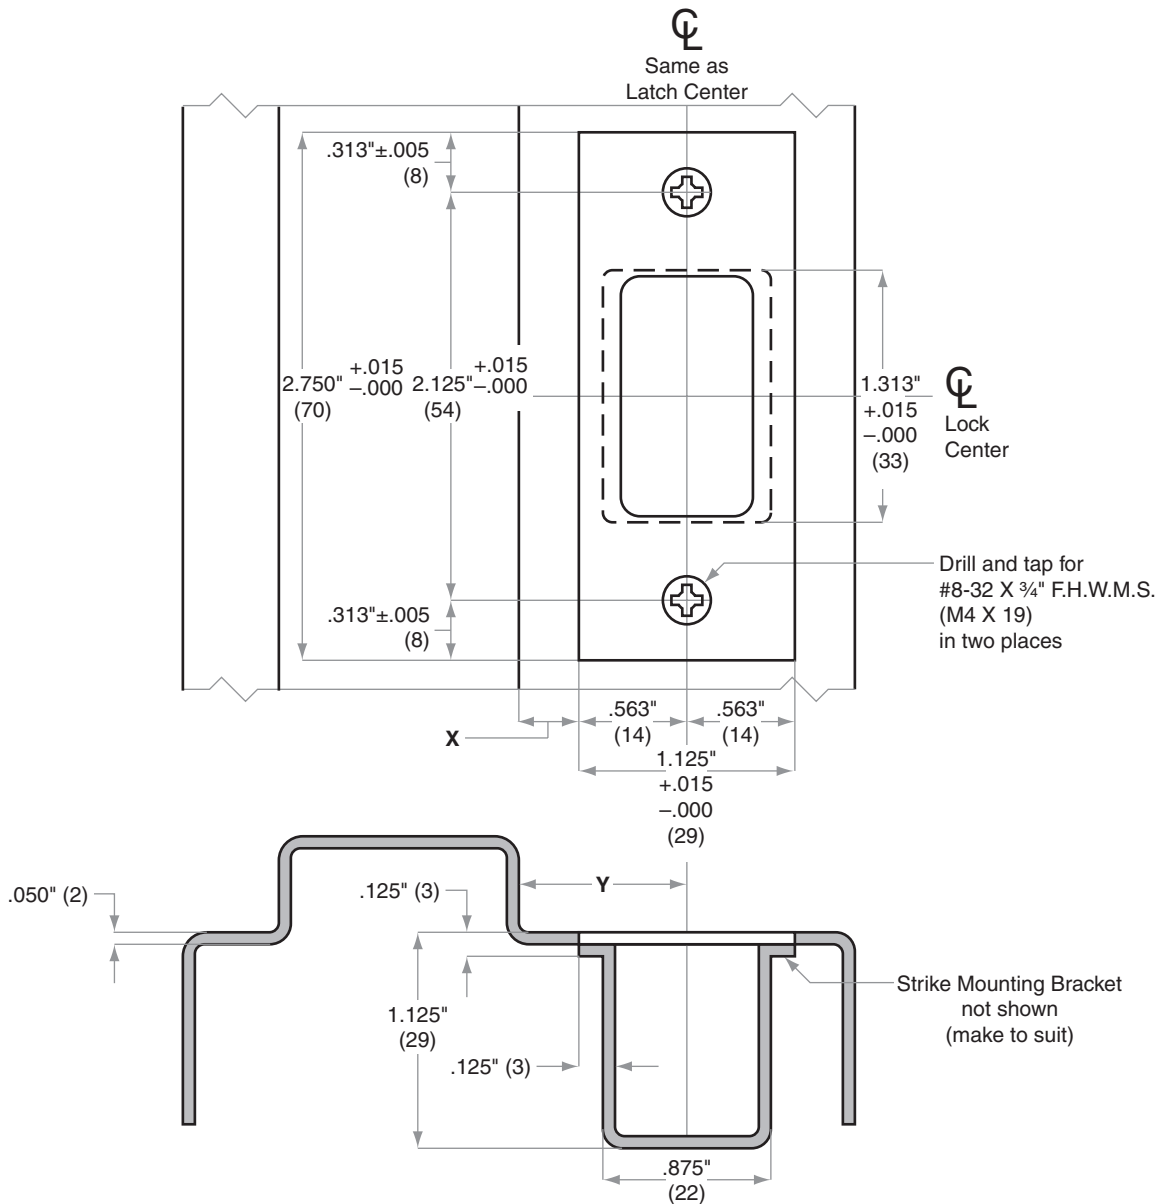

Strikes

010018-001, 10-094

Jamb Type: Metal
 Style: Square Corner, Deadbolt
 Standard for: D100/D200-Series | H-Series
 Optional for:

Dimensions X and Y are variables dependent on door thickness

Dimensions shown in parentheses () are in millimeters.

Door preparation template