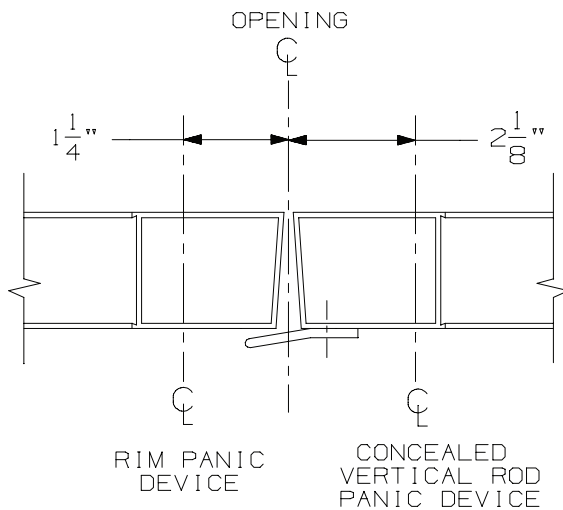

NOTES:

1. SEE STRIKE APPLICATIONS FOR BACKSET ON SHEET 2.
2. THE DIMENSION FROM THE FACE OF THE STOP TO CENTERLINE OF HOUSING IS 3/4" MIN. FOR MEDIUM AND WIDE STILE DOORS, HOUSING MAY BE CENTERED ON STILE.

1090 & 2090 RIM DEVICE
FOR ALUMINUM DOORS

FALCON[®]

NOTE:

TEMPLATE
NUMBER:

4270200003_b

DATE:
12-23-14

SINGLE DOOR
SD35 OR SD36
SURFACE APPLIED STRIKE

DOUBLE DOORS
W/ RM70 MULLION

SINGLE DOOR
SD35 OR SD36
MORTISED STRIKE

DOUBLE DOORS
W/ RD43 STRIKE

1090 & 2090 RIM DEVICE
FOR ALUMINUM DOORS

FALCON[®]

NOTE:

TEMPLATE NUMBER: 4270200003_b

DATE: 12-23-14