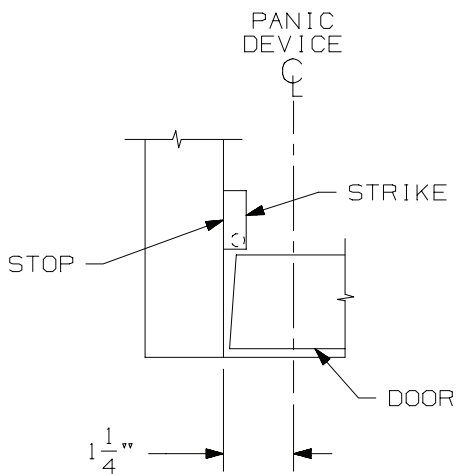

NOTES:

1. SEE STRIKE APPLICATIONS FOR BACKSET ON SHEET 2.
2. THE DIMENSION FROM THE FACE OF THE STOP TO CENTERLINE OF HOUSING IS 3/4" MIN. FOR MEDIUM AND WIDE STILE DOORS, HOUSING MAY BE CENTERED ON STILE.

1090 & 2090 RIM DEVICE
FOR ALUMINUM DOORS

FALCON[®]

NOTE:

TEMPLATE
NUMBER:

4270200003_b

DATE:
12-23-14

SINGLE DOOR
SD35 OR SD36
SURFACE APPLIED STRIKE

DOUBLE DOORS
W/ RM70 MULLION

SINGLE DOOR
SD35 OR SD36
MORTISED STRIKE

DOUBLE DOORS
W/ RD43 STRIKE

1090 & 2090 RIM DEVICE
FOR ALUMINUM DOORS

FALCON[®]

NOTE:

TEMPLATE NUMBER: 4270200003_b

DATE: 12-23-14