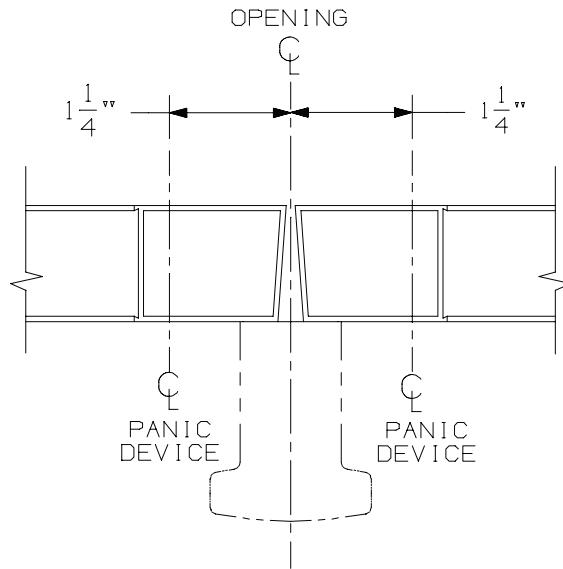

NOTES:

1. SEE STRIKE APPLICATIONS FOR BACKSET ON SHEET 2.
2. THE DIMENSION FROM THE FACE OF THE STOP TO CENTERLINE OF HOUSING IS 3/4" MIN. FOR MEDIUM AND WIDE STILE DOORS, HOUSING MAY BE CENTERED ON STILE.

1090 & 2090 RIM DEVICE
FOR ALUMINUM DOORS

FALCON[®]

NOTE:

TEMPLATE
NUMBER:

4270200003_b

DATE:
12-23-14

SINGLE DOOR
SD35 OR SD36
SURFACE APPLIED STRIKE

DOUBLE DOORS
W/ RM70 MULLION

SINGLE DOOR
SD35 OR SD36
MORTISED STRIKE

DOUBLE DOORS
W/ RD43 STRIKE

1090 & 2090 RIM DEVICE
FOR ALUMINUM DOORS

FALCON[®]

NOTE:

TEMPLATE NUMBER: 4270200003_b

DATE: 12-23-14