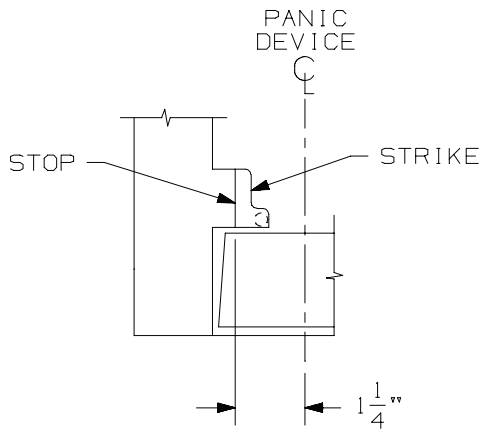

NOTES:

1. SEE STRIKE APPLICATIONS FOR BACKSET ON SHEET 2.
2. THE DIMENSION FROM THE FACE OF THE STOP TO CENTERLINE OF HOUSING IS 3/4" MIN. FOR MEDIUM AND WIDE STILE DOORS, HOUSING MAY BE CENTERED ON STILE.

1090 & 2090 RIM DEVICE
FOR ALUMINUM DOORS

FALCON[®]

NOTE:

TEMPLATE
NUMBER:

4270200003_b

DATE:
12-23-14

SINGLE DOOR
SD35 OR SD36
SURFACE APPLIED STRIKE

DOUBLE DOORS
W/ RM70 MULLION

SINGLE DOOR
SD35 OR SD36
MORTISED STRIKE

DOUBLE DOORS
W/ RD43 STRIKE

1090 & 2090 RIM DEVICE
FOR ALUMINUM DOORS

FALCON[®]

NOTE:

TEMPLATE NUMBER: 4270200003_b

DATE: 12-23-14