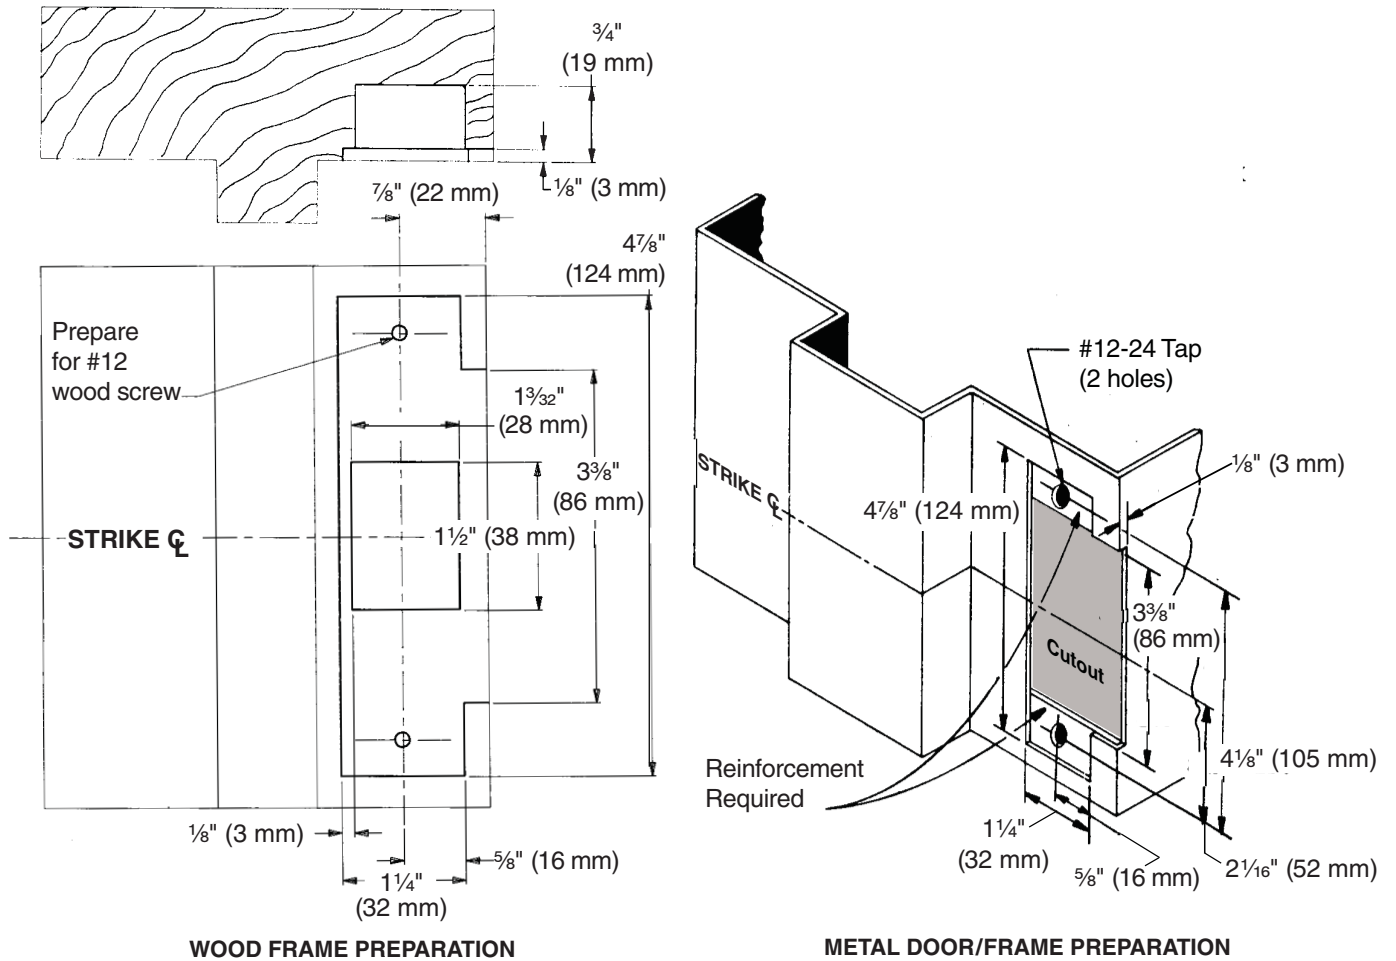

1279 Strike

Metal Door, LHR Shown, RHR Opposite

• For device function and other dimensions, see appropriate device or trim templates.

TEMPLATE
T-3015-b