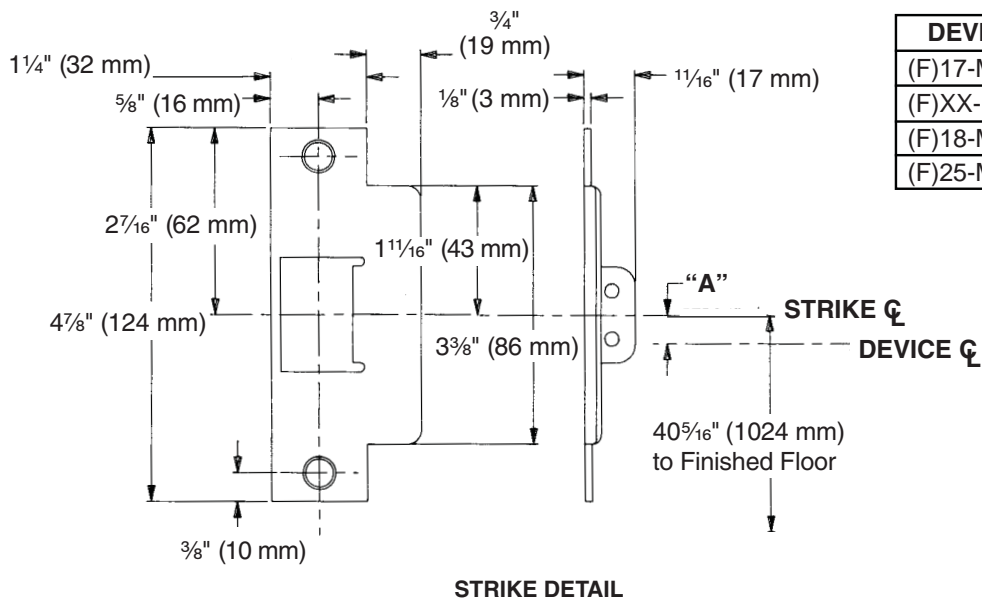

1279 Strike

Metal Door, LHR Shown, RHR Opposite

• For device function and other dimensions, see appropriate device or trim templates.

TEMPLATE
T-3015-b