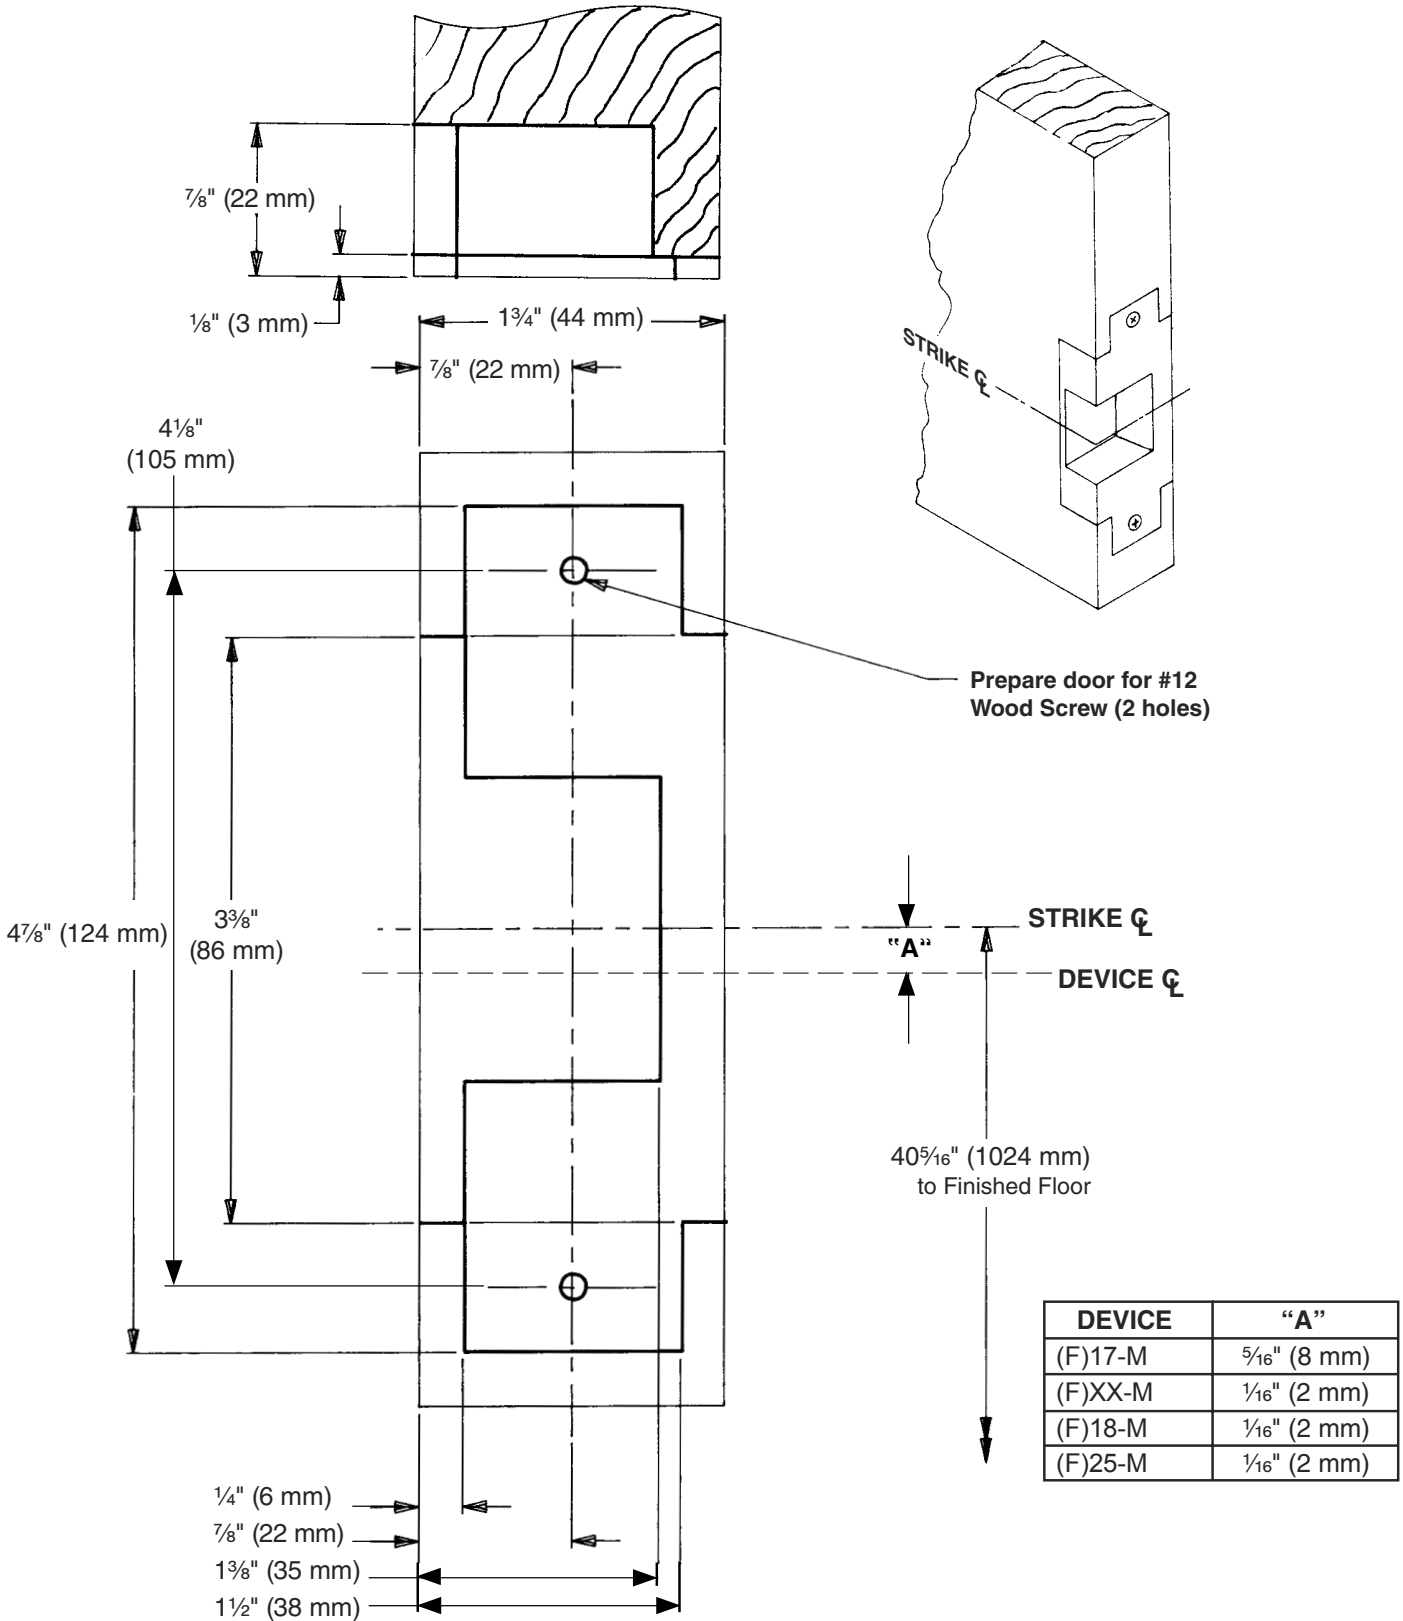

1280 Strike

Wood Door, RHR Strike (for use with LHR Exit Device) Shown, LHR Strike Opposite

- For device function and other dimensions, see appropriate device or trim templates.

TEMPLATE
W-3016-c