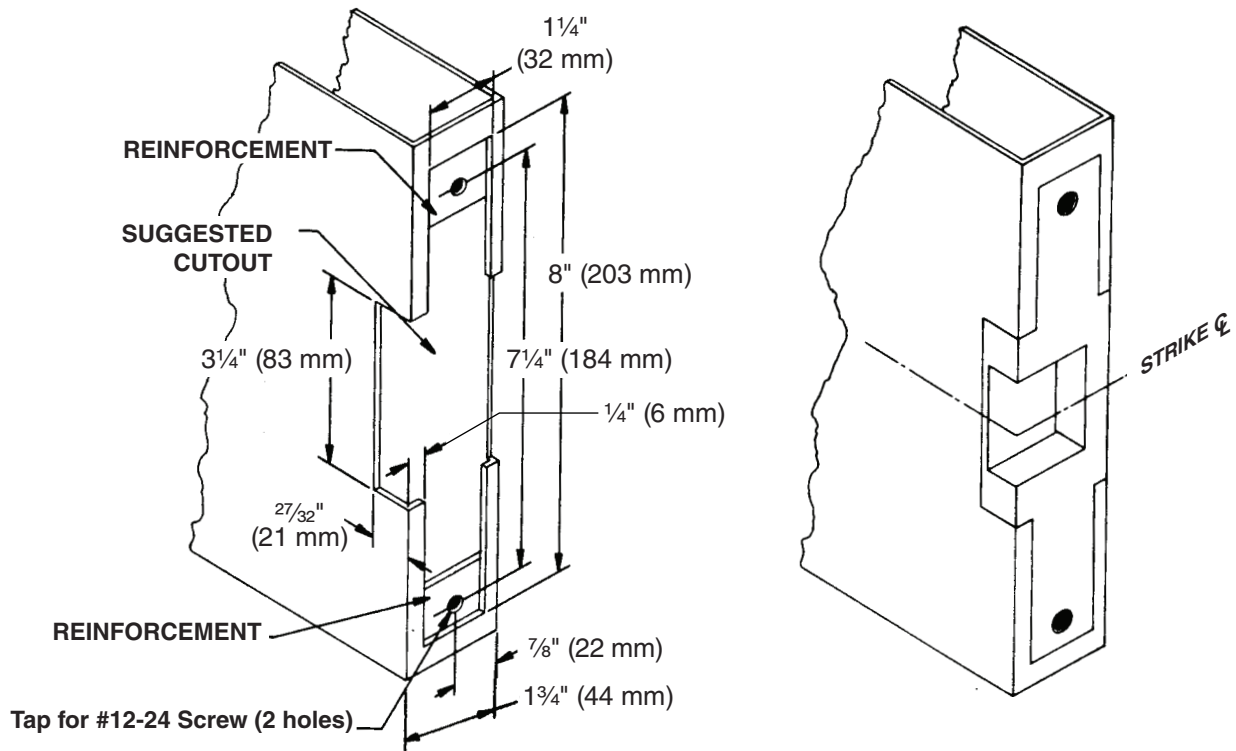

# 1281 Strike (Discontinued)

Metal Door, LHR Shown, RHR Opposite

• For device function and other dimensions, see appropriate device or trim templates.

TEMPLATE  
T-3017-b