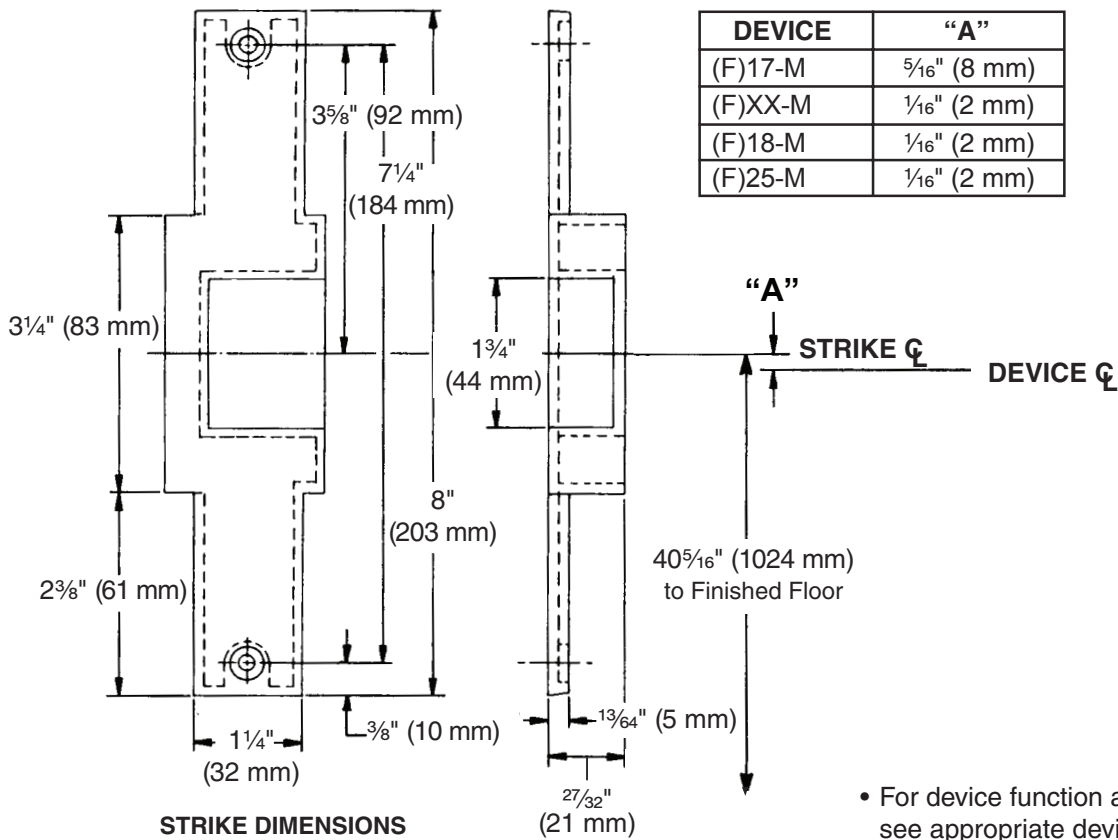

# 1281 Strike (Discontinued)

Metal Door, LHR Shown, RHR Opposite

• For device function and other dimensions, see appropriate device or trim templates.

TEMPLATE  
T-3017-b