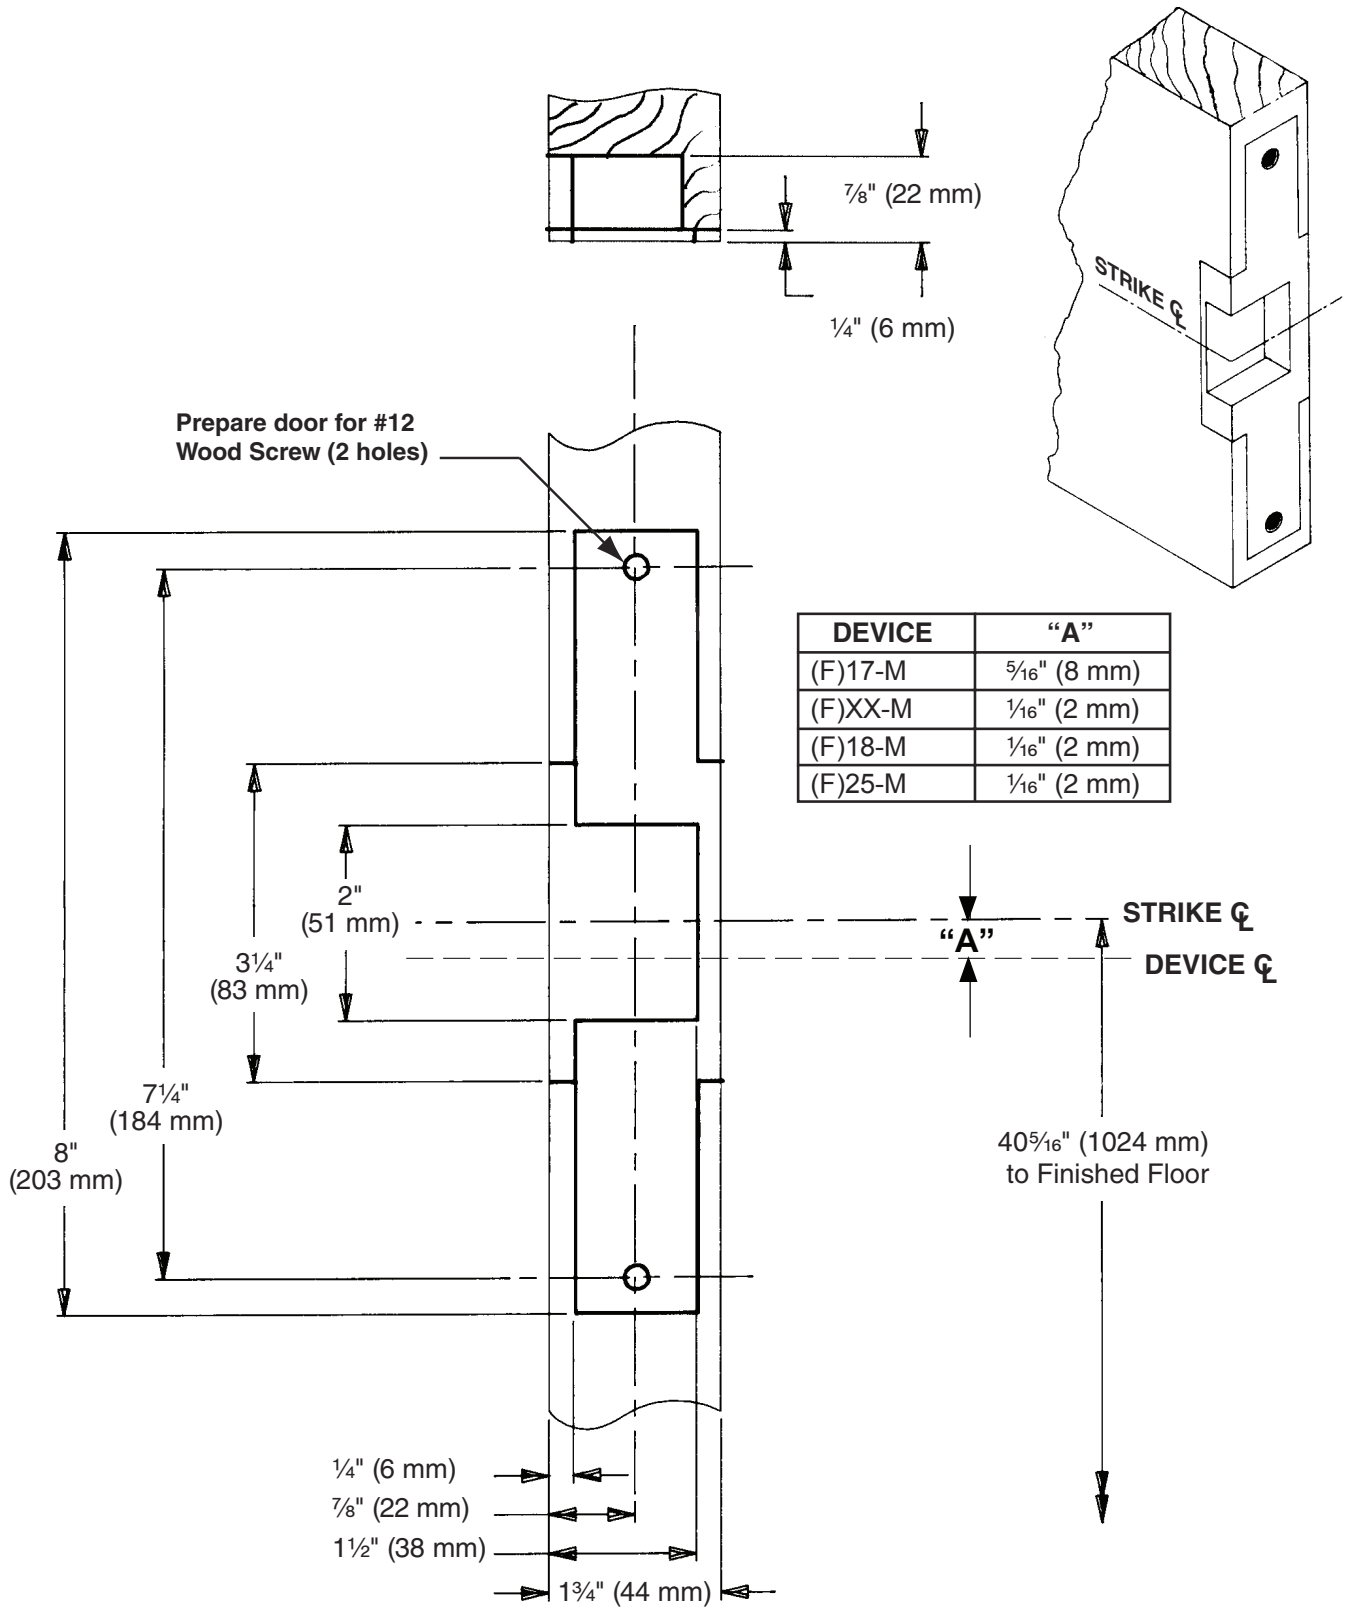

1281 Strike (Discontinued)

Wood Door, LHR Shown, RHR Opposite

- For device function and other dimensions, see appropriate device or trim templates.

TEMPLATE
W-3017-b