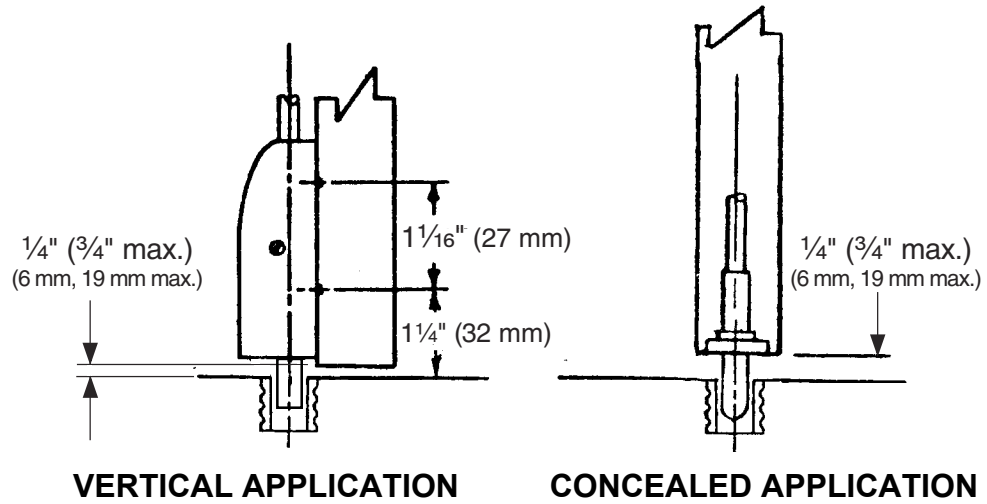

2126-A Strike

Metal Door, LHR Shown, RHR Opposite

2126-A STRIKE

- For device function and other dimensions, see appropriate device or trim templates.

TEMPLATE

T-3050-a