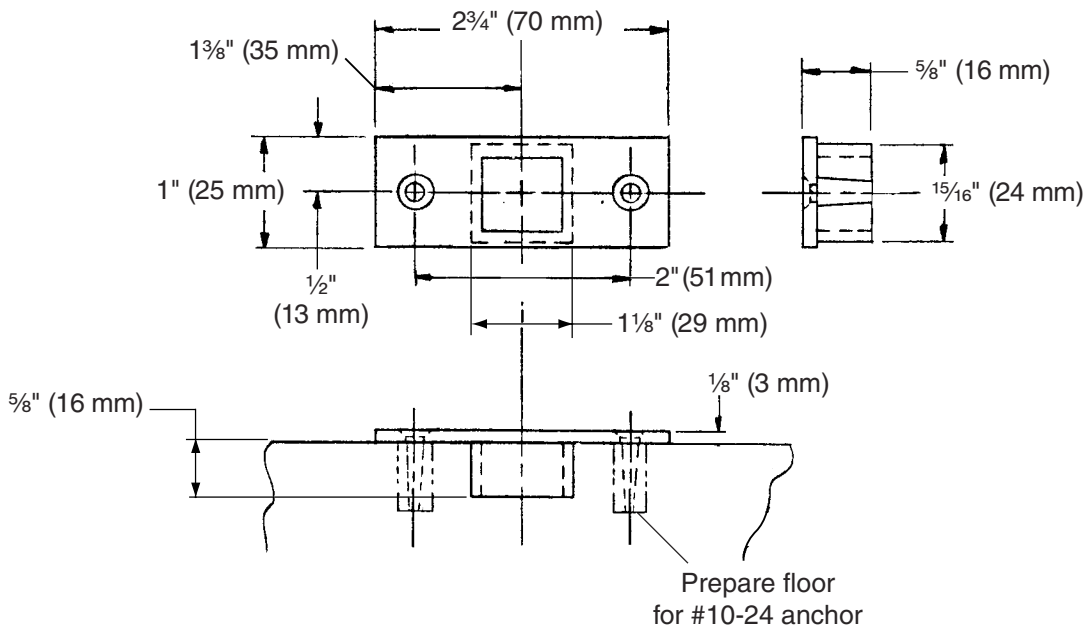

2126-A Strike

Metal Door, LHR Shown, RHR Opposite

2126-A STRIKE

- For device function and other dimensions, see appropriate device or trim templates.

TEMPLATE

T-3050-a