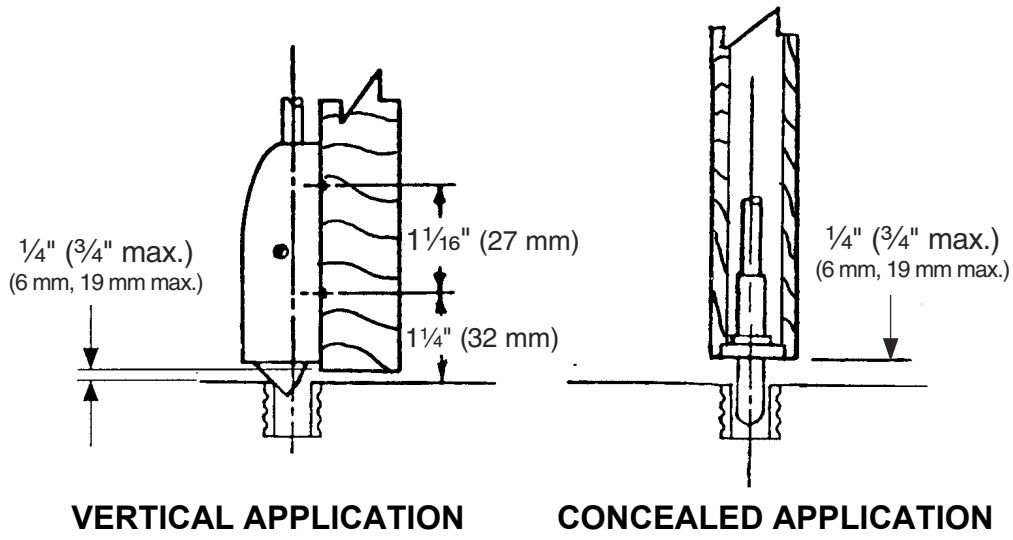

2126-A Strike

Wood Door, LHR Shown, RHR Opposite

2126-A STRIKE

- For device function and other dimensions, see appropriate device or trim templates.

TEMPLATE

W-3050-a