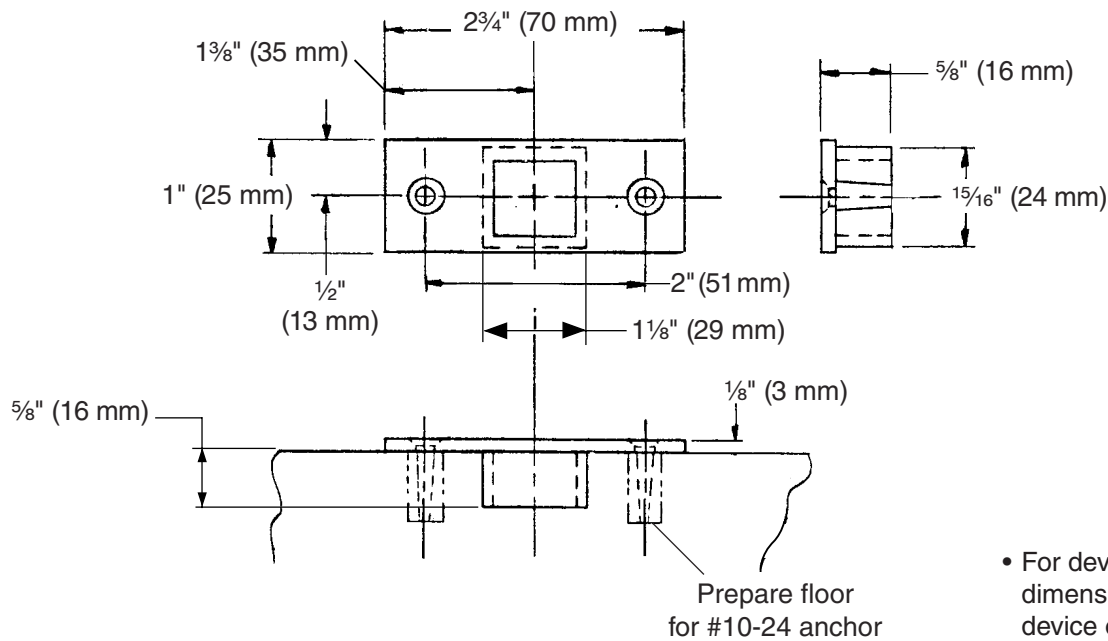

2126-A Strike

Wood Door, LHR Shown, RHR Opposite

2126-A STRIKE

- For device function and other dimensions, see appropriate device or trim templates.

TEMPLATE

W-3050-a