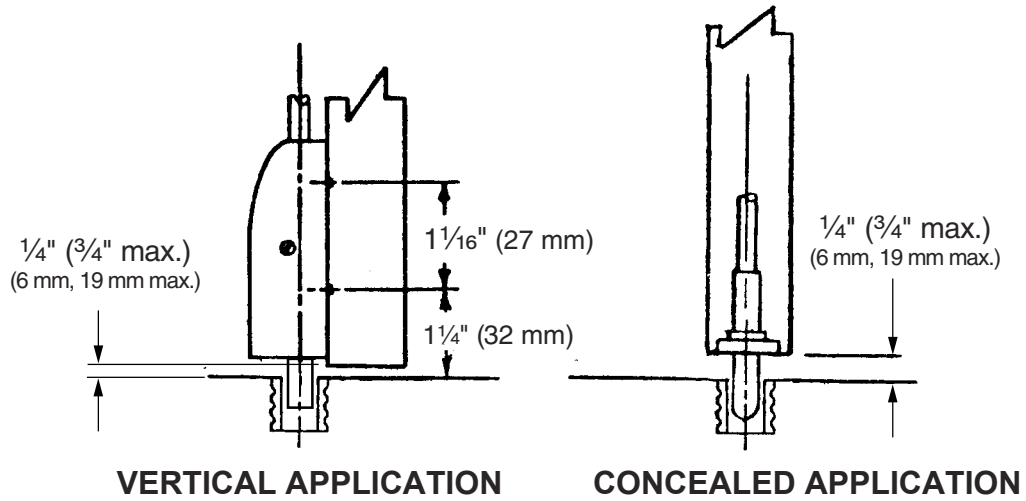

2130 Strike

Metal Door, LHR Shown, RHR Opposite

- For device function and other dimensions, see appropriate device or trim templates.

TEMPLATE
T-3053-a