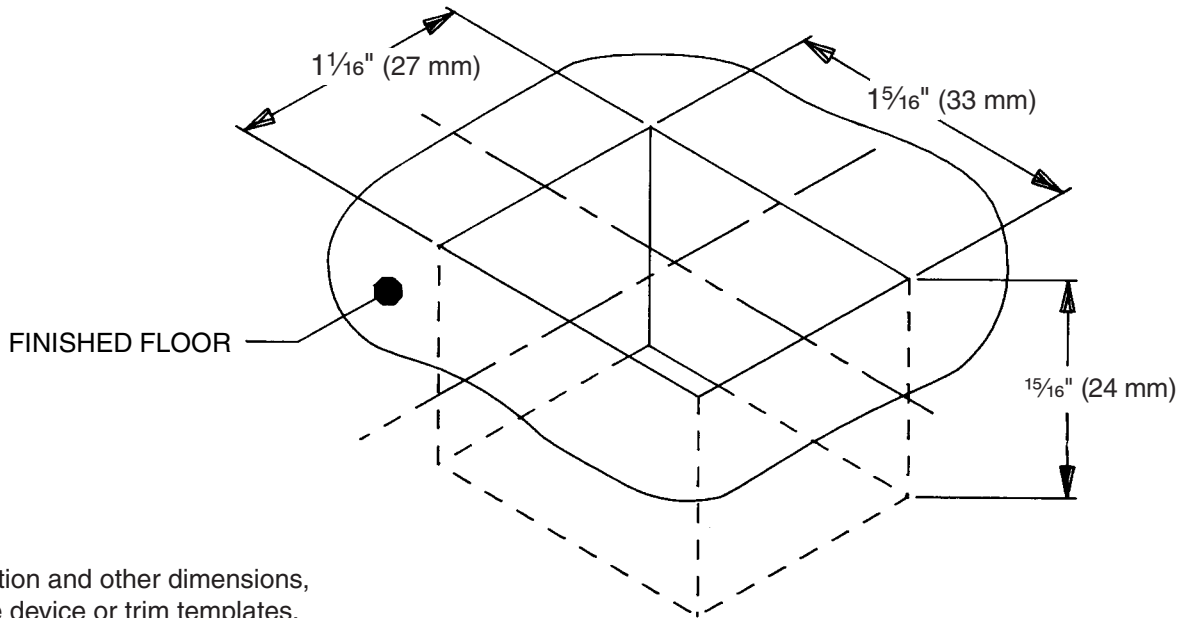

2130 Strike

Metal Door, LHR Shown, RHR Opposite

- For device function and other dimensions, see appropriate device or trim templates.

TEMPLATE
T-3053-a