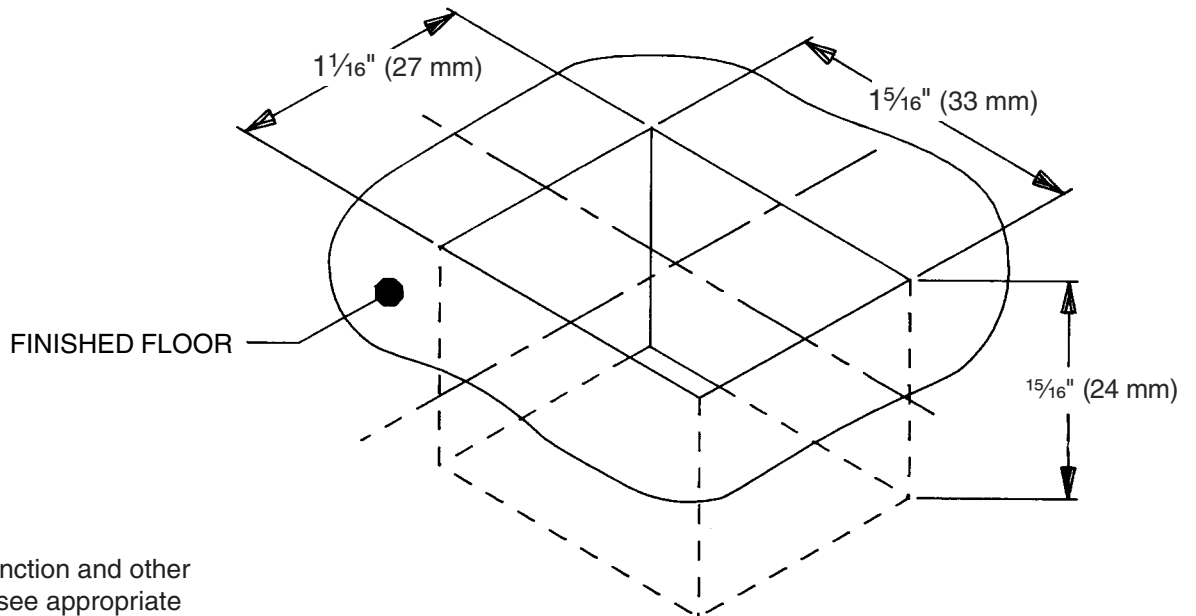

2130 Strike

Wood Door, LHR Shown, RHR Opposite

- For device function and other dimensions, see appropriate device or trim templates.

TEMPLATE
W-3053-a