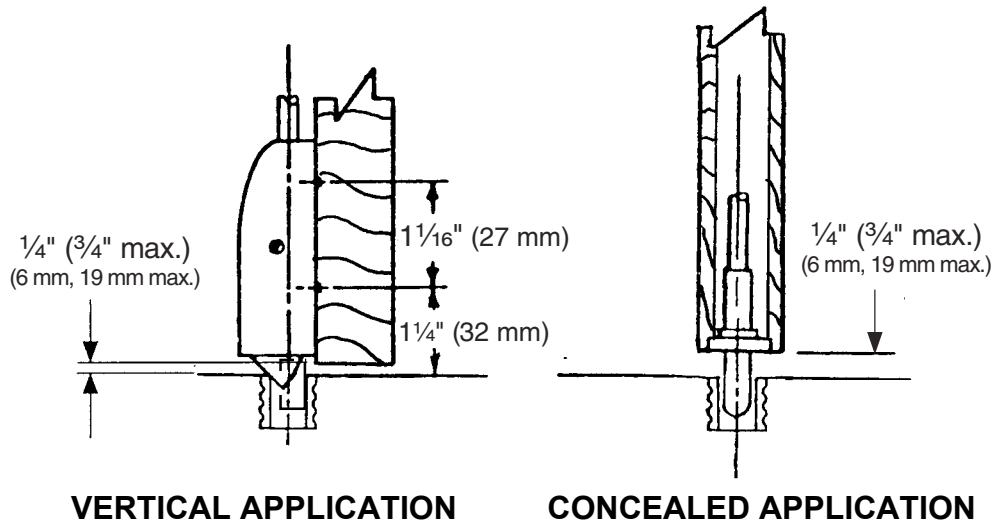

2130 Strike

Wood Door, LHR Shown, RHR Opposite

- For device function and other dimensions, see appropriate device or trim templates.

TEMPLATE
W-3053-a