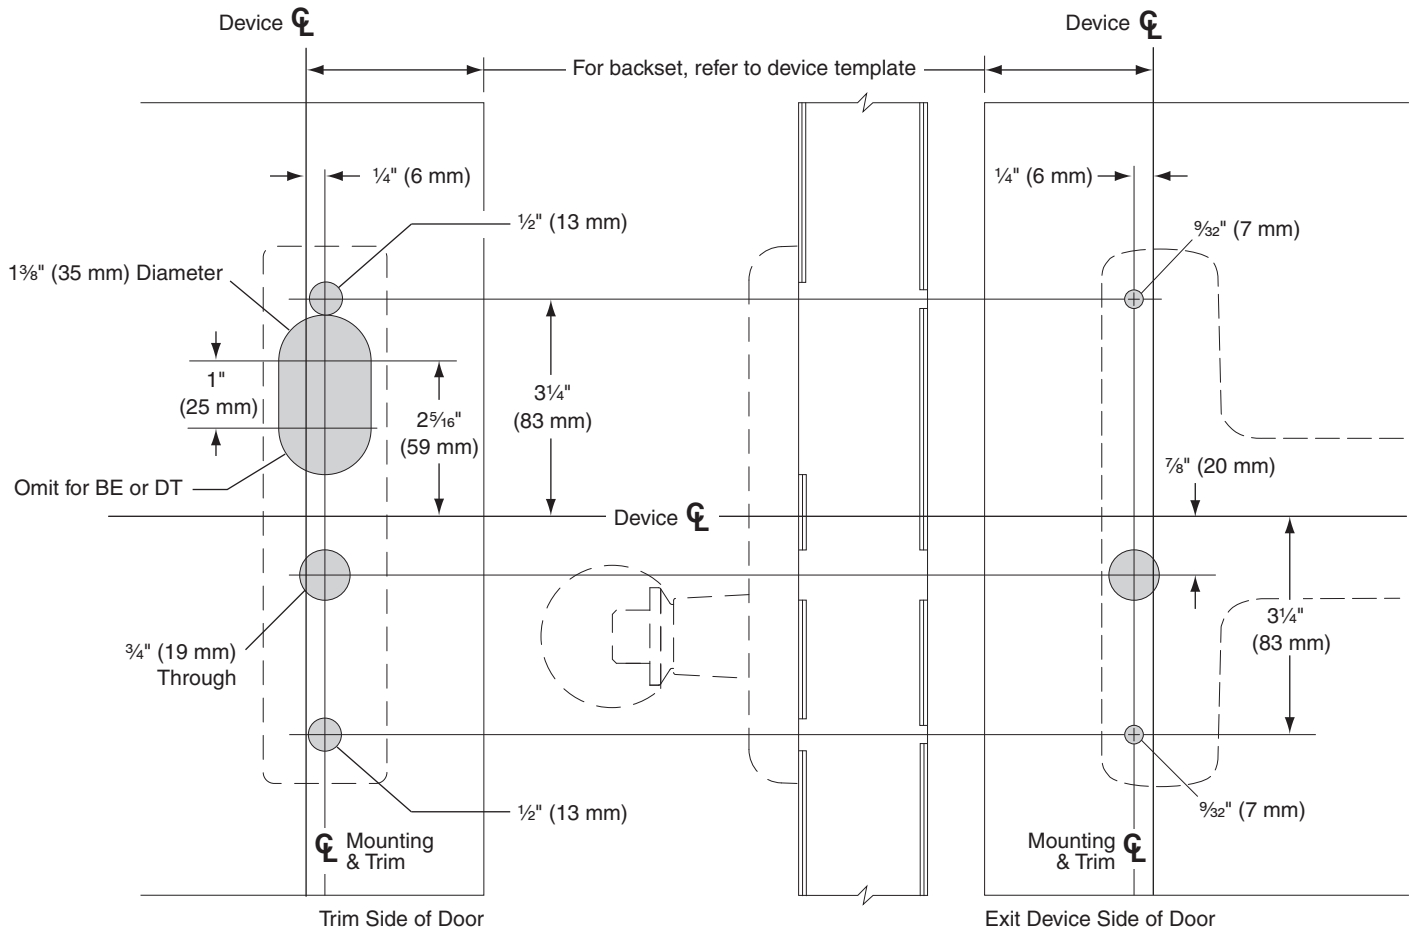

24 Series Knob and Lever Trim (for 24-R or 24-V Device only)

711K, 711K-BE, 711K-NL, 712L, 712L-BE, 712L-NL, 712L-DT Trim, Metal Door, LHR Shown, RHR Opposite

**THIS TEMPLATE APPLIES
TO PRODUCT ORDERED
AFTER 3/1/2011**