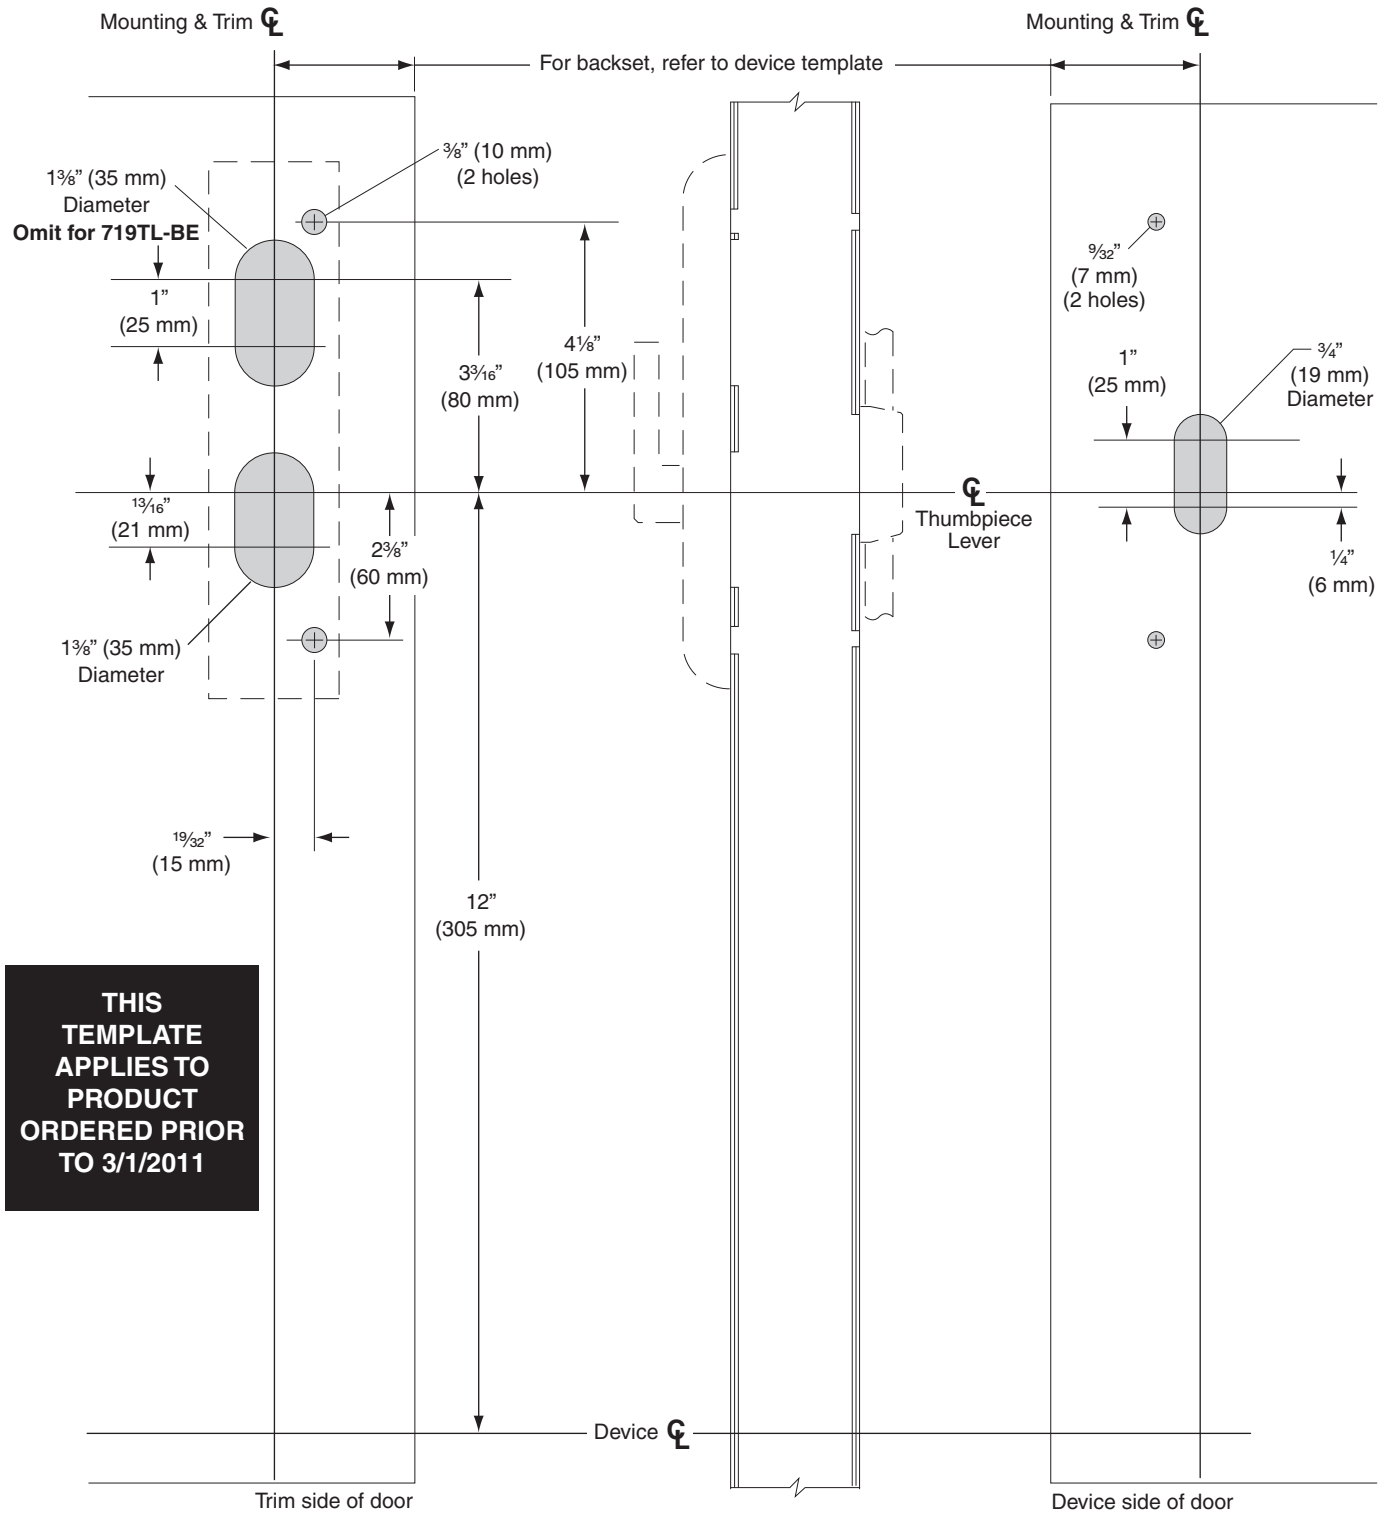

24 Series Thumbpiece Lever Trim (for 24-V Device only)

719TL, 719TL-BE Trim, Metal Door, LHR Shown, RHR Opposite

THIS TEMPLATE APPLIES TO PRODUCT ORDERED PRIOR TO 3/1/2011

- For height from finished floor, refer to device template.

TEMPLATE
T-2323-b