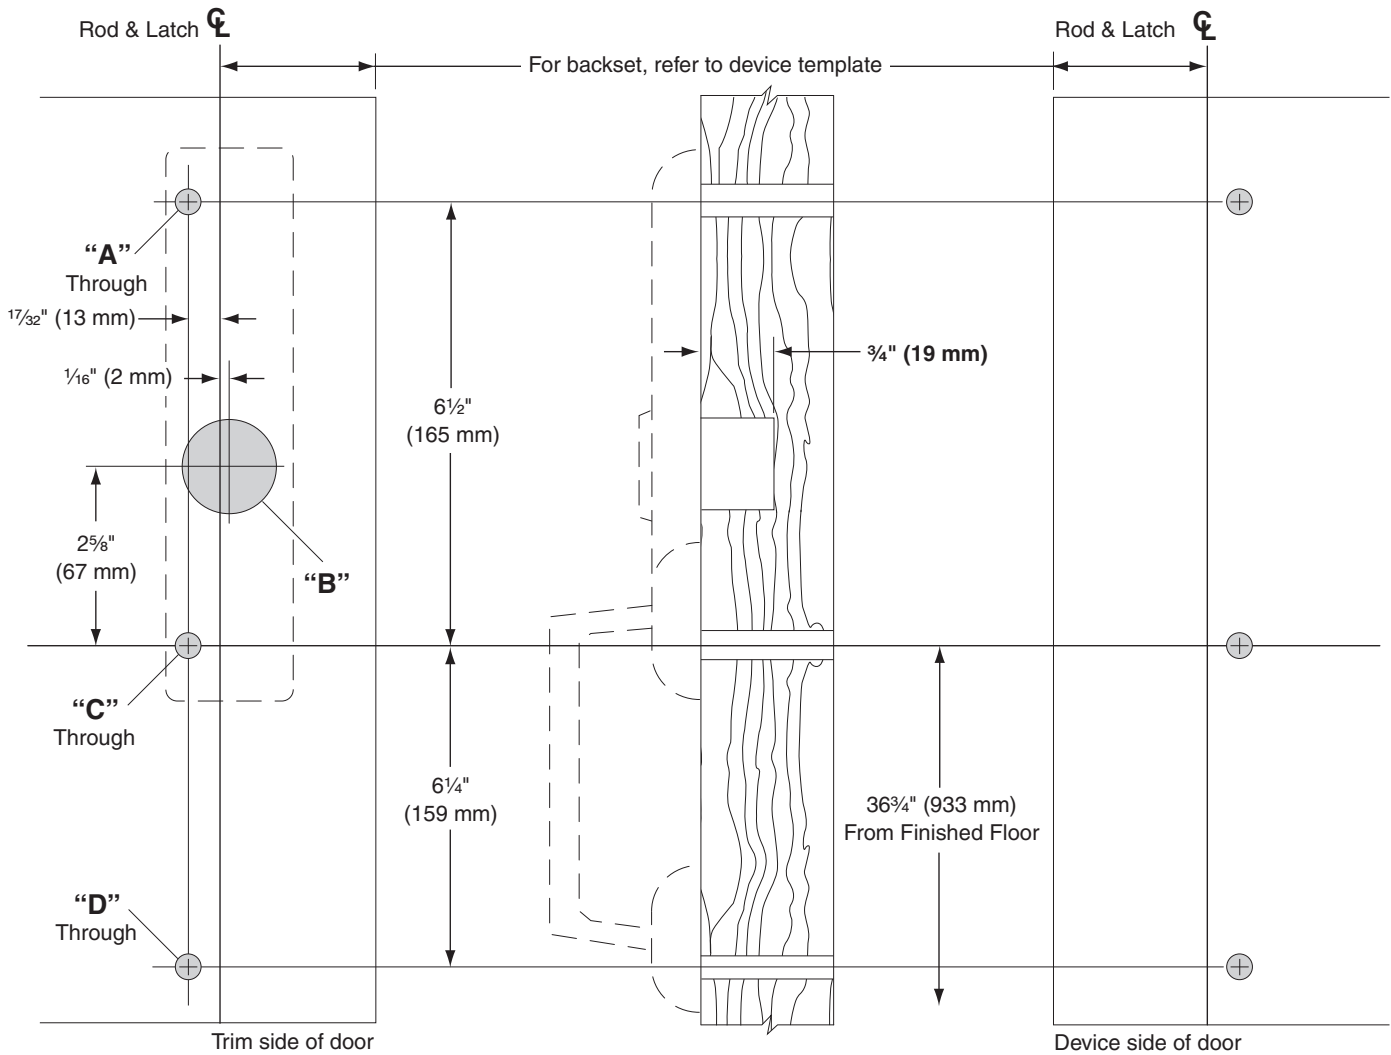

25 Series Dummy Trim (for 25-C Device only)

717-DT & 718C Trim, Wood Door, LHR Shown, RHR Opposite

Trim	A	B	C	D
717DT	OMIT	OMIT	$\frac{3}{8}$ "	$\frac{3}{8}$ "
718C	$\frac{3}{8}$ "	$1\frac{3}{8}$ "	$\frac{3}{8}$ "	OMIT

**THIS TEMPLATE APPLIES
TO PRODUCT ORDERED
PRIOR TO 3/1/2011**

**AFTER THIS DATE USE
NEW TEMPLATE**

TEMPLATE
W-2211-c