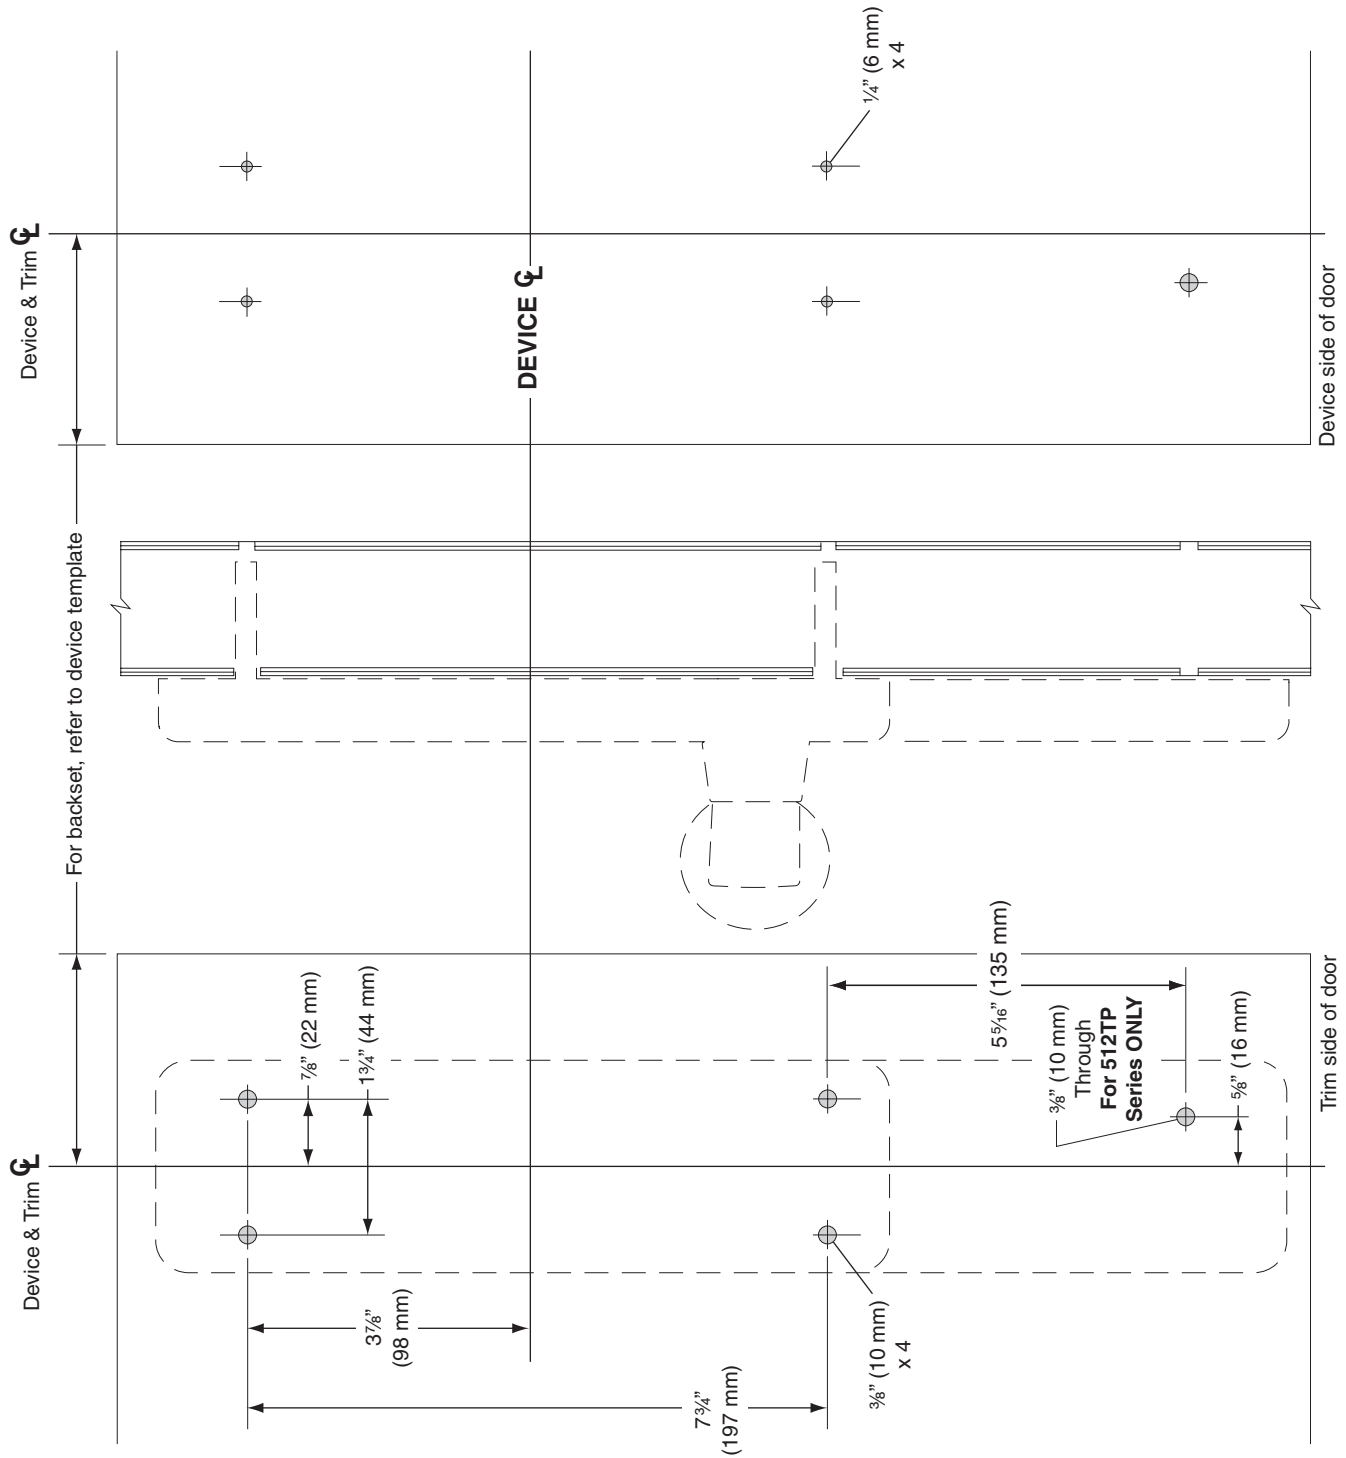

25 Series Dummy Trim

510L-DT, 512-DT, and 513K-DT Trim, Metal Door, LHR Shown, RHR Opposite

- For height from finished floor, refer to device template.

TEMPLATE
T-2204-c