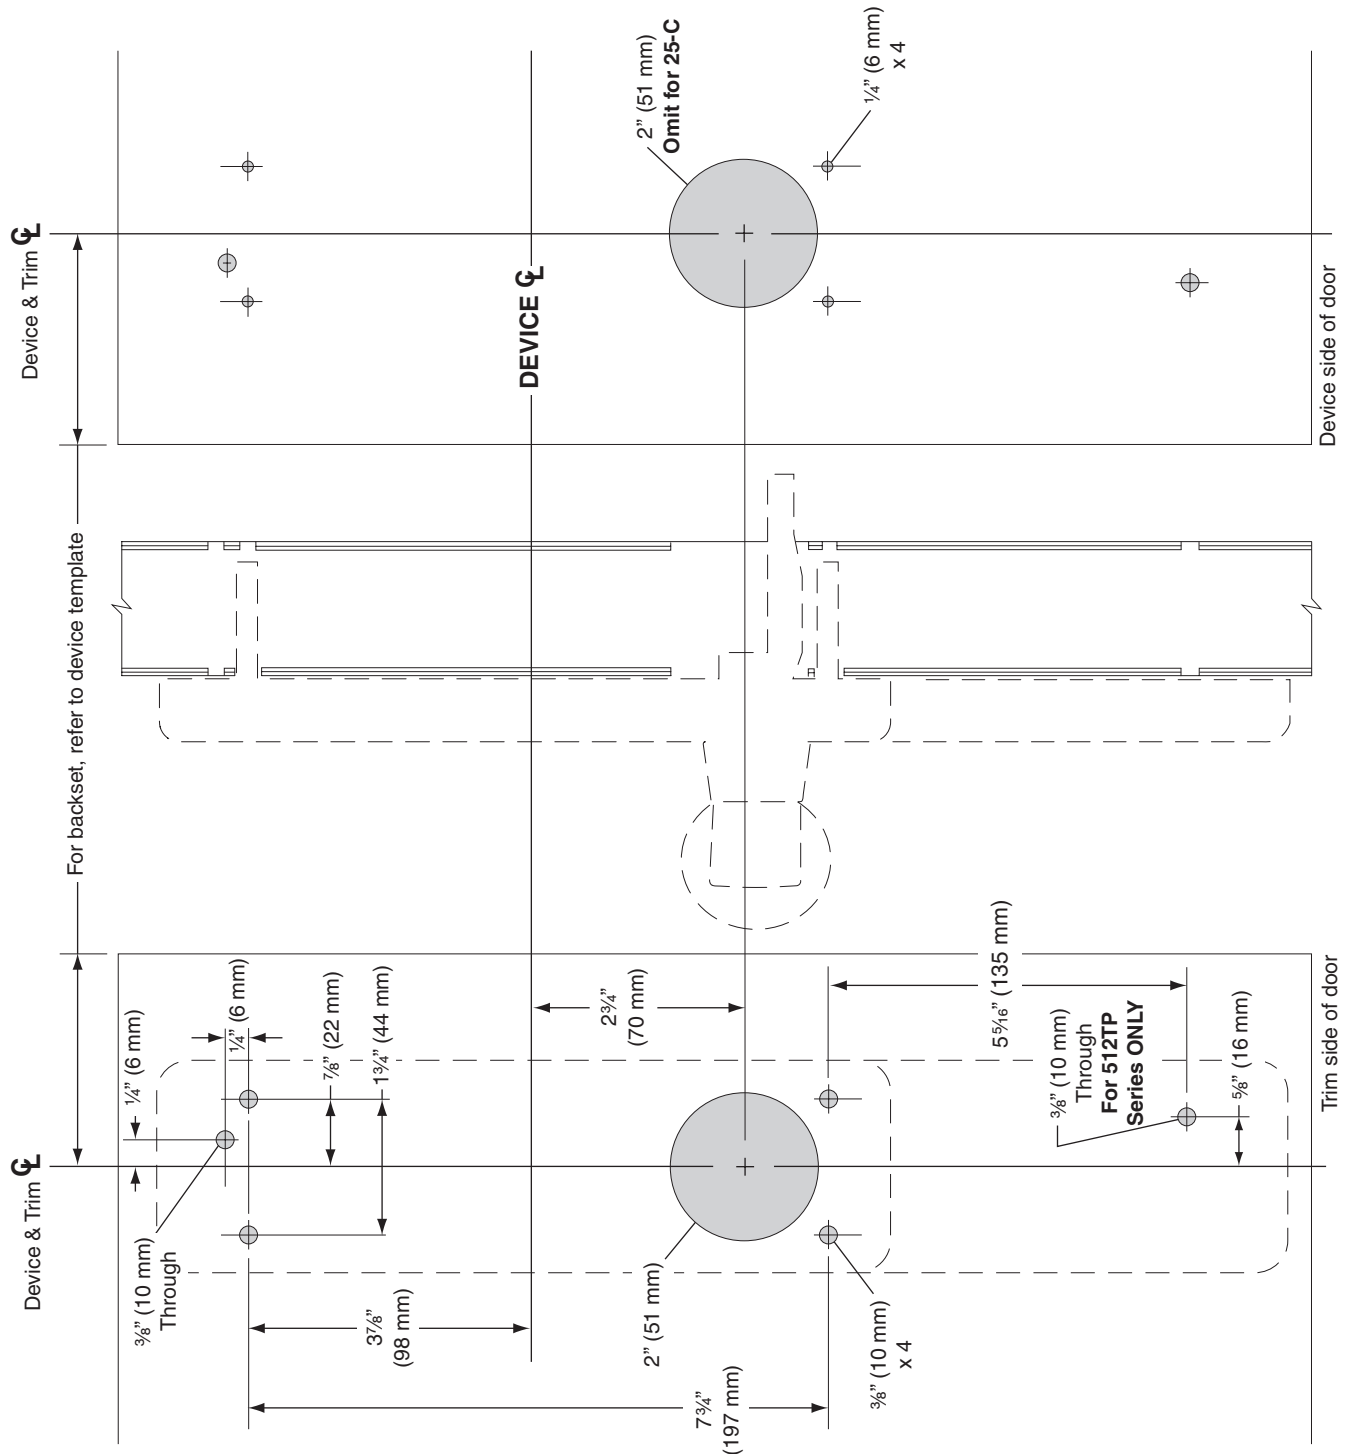

25 Series FSA/FSE Trim

510L, 511L, 512TP, 513K, FSA or FSE Trim, Metal Door, LHR Shown, RHR Opposite

• For height from finished floor, refer to device template.

TEMPLATE
T-2203-a