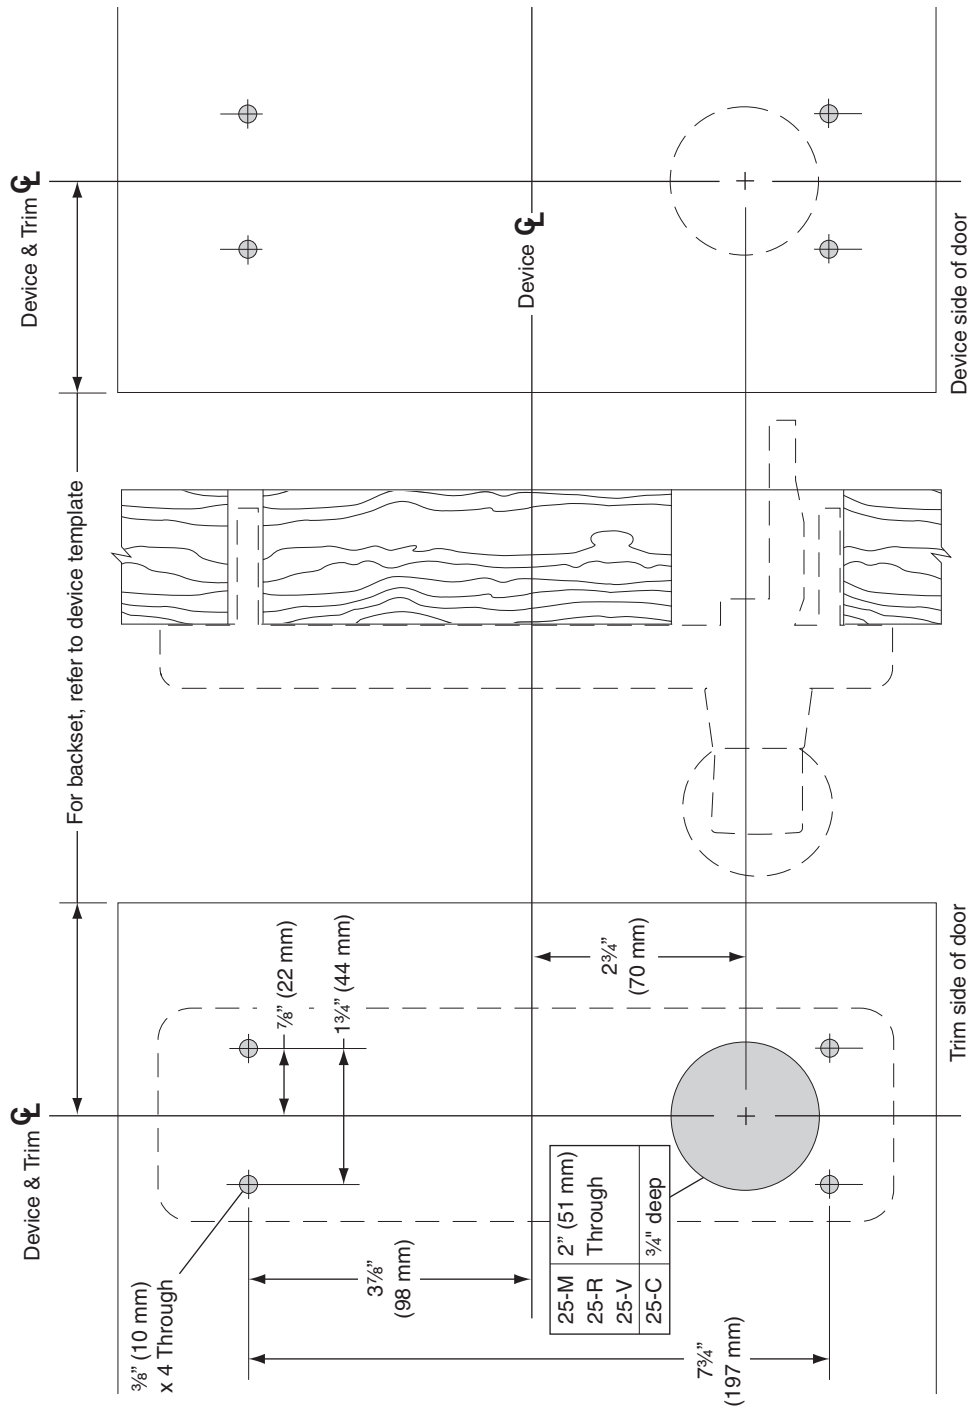

25 Series Lever and Knob Trim

510L/L-BE/L-NL, 511L, 513K/K-BE/K-NL Trim, Wood Door, LHR Shown, RHR Opposite

• For height from finished floor refer to device template.

TEMPLATE
W-2201-b