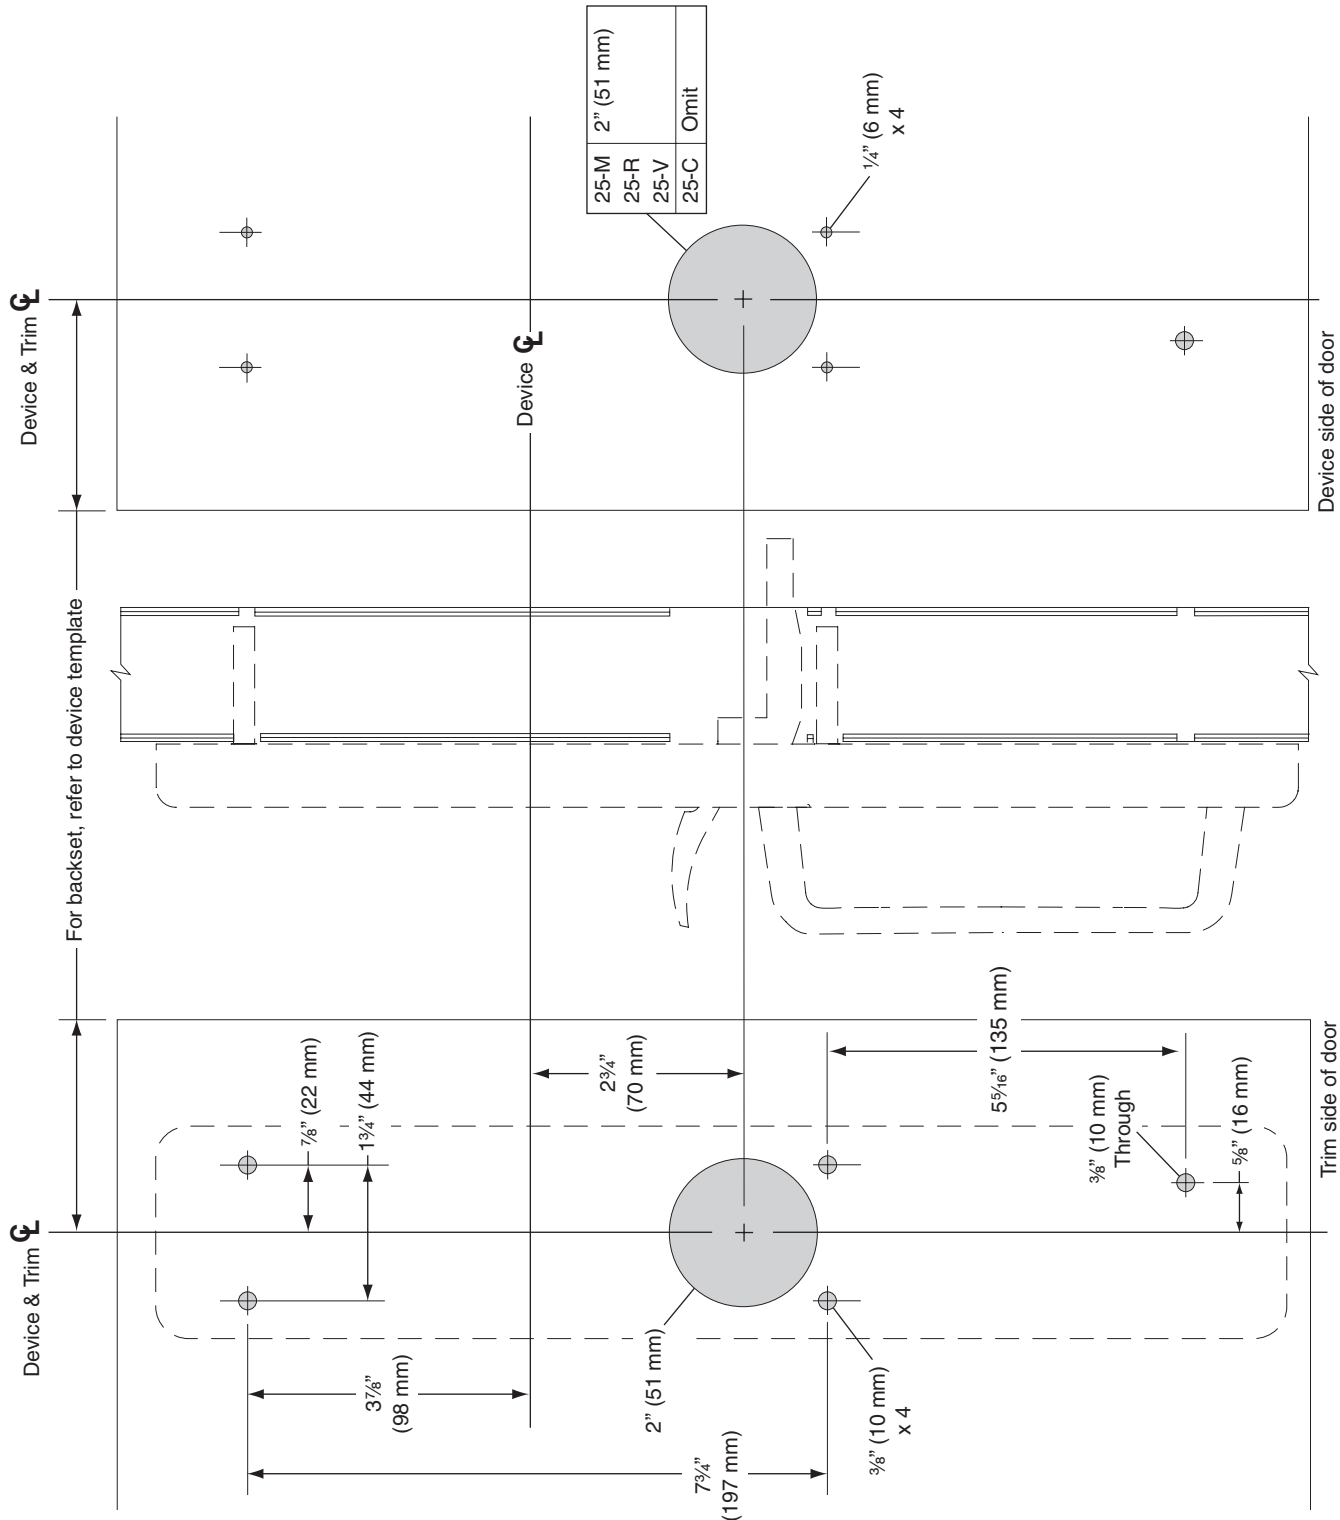

25 Series Thumbpiece Trim

512TP, 512TP-BE, and 512NL Trim, Metal Door, LHR Shown, RHR Opposite

• For height from finished floor, refer to device template.

TEMPLATE
T-2202-b