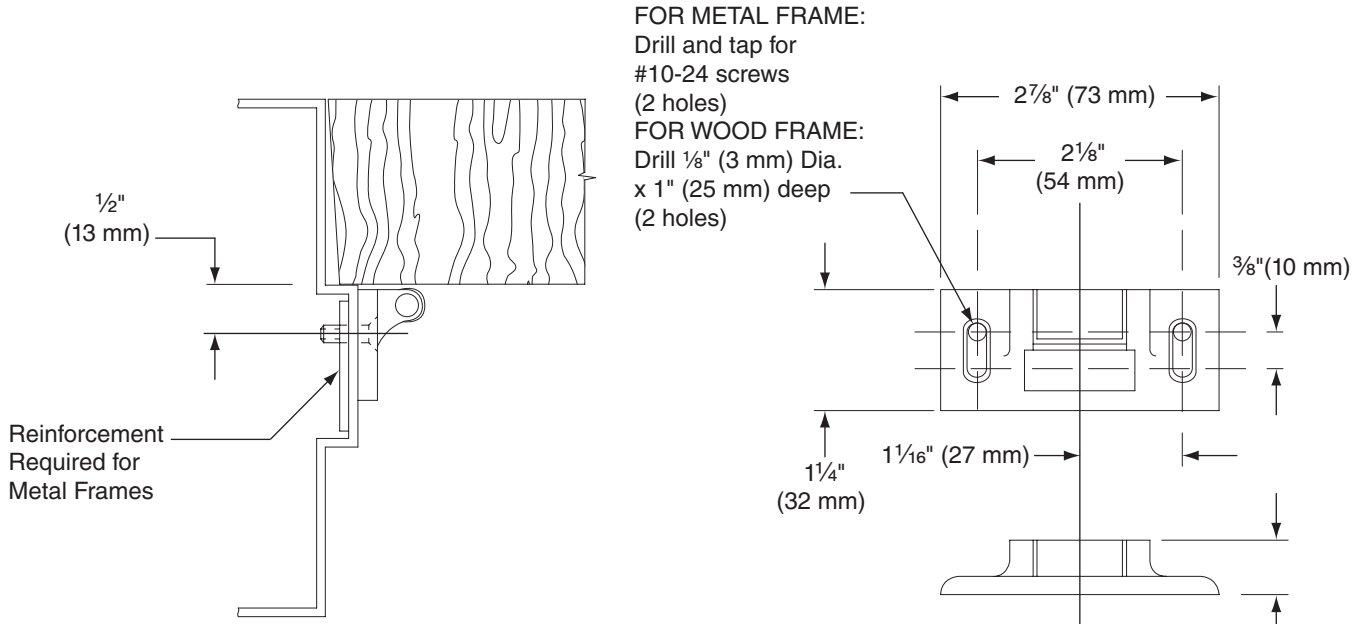

264 Strike

Wood Door, LHR shown, RHR opposite

- For backset, refer to device template.
- For device function and other dimensions, refer to appropriate device or trim templates.

TEMPLATE
W-3203-a