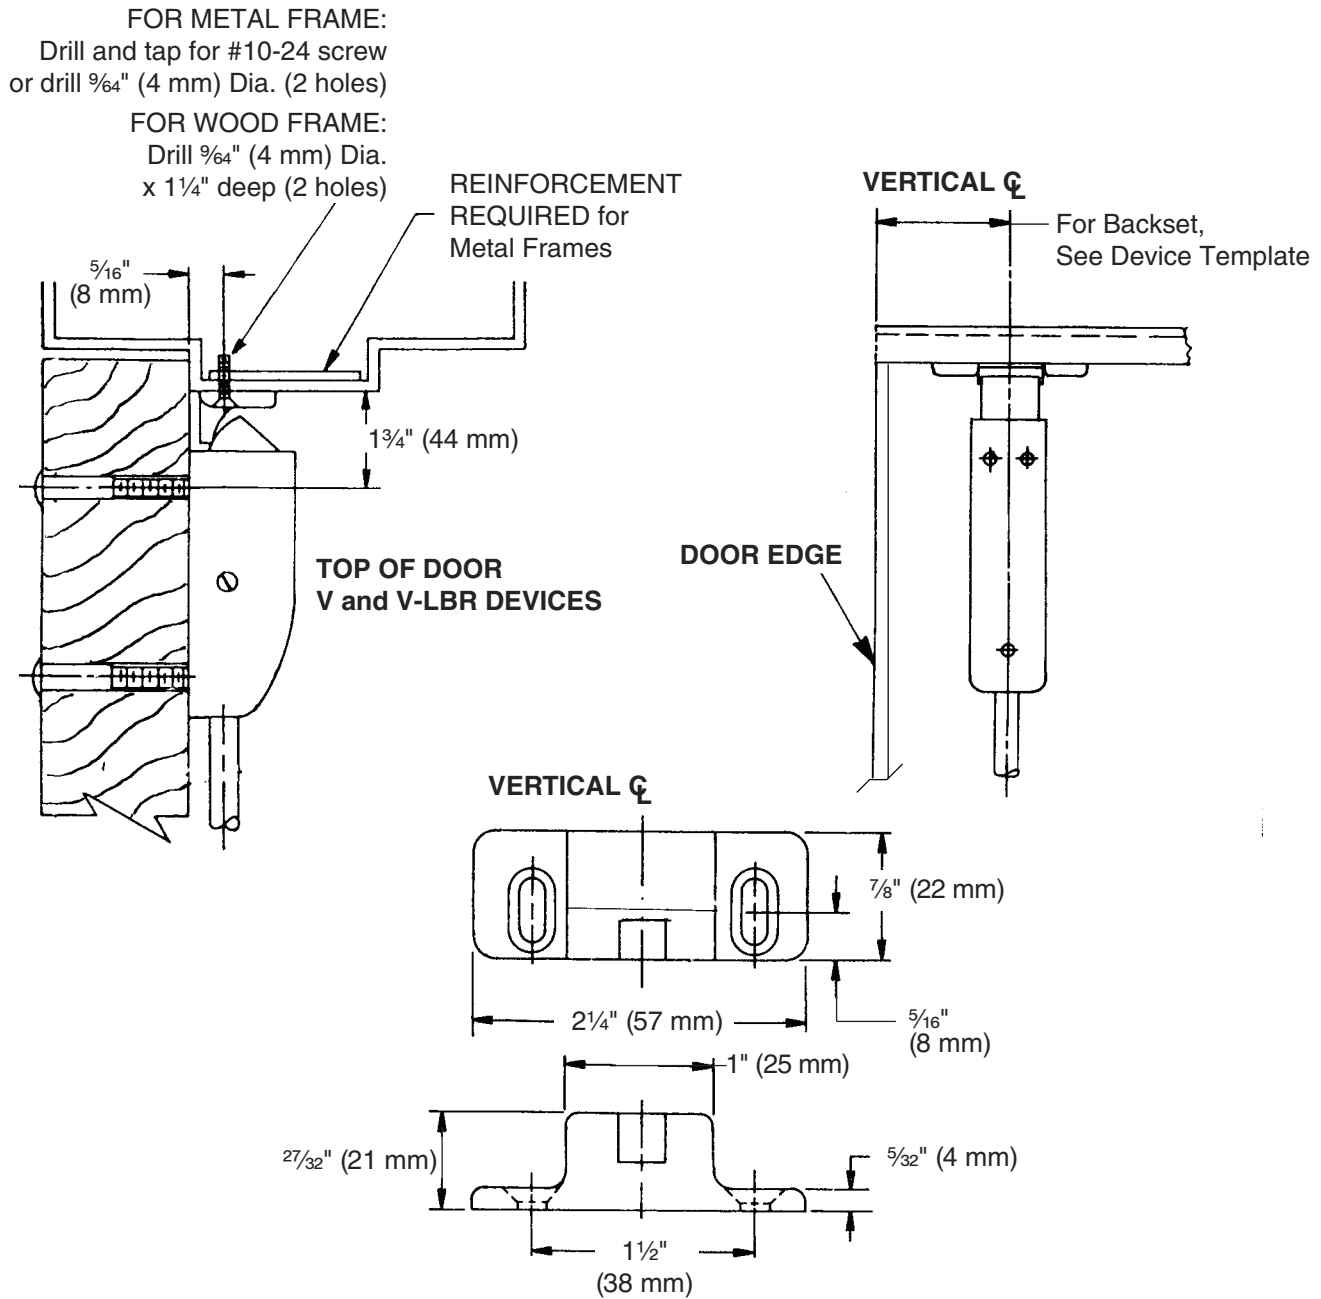

# 3788 Strike with 4215 Angle Bracket

Wood Door, LHR Shown, RHR Opposite

- For device function and other dimensions, see appropriate device or trim templates.

TEMPLATE

**W-3032-b**