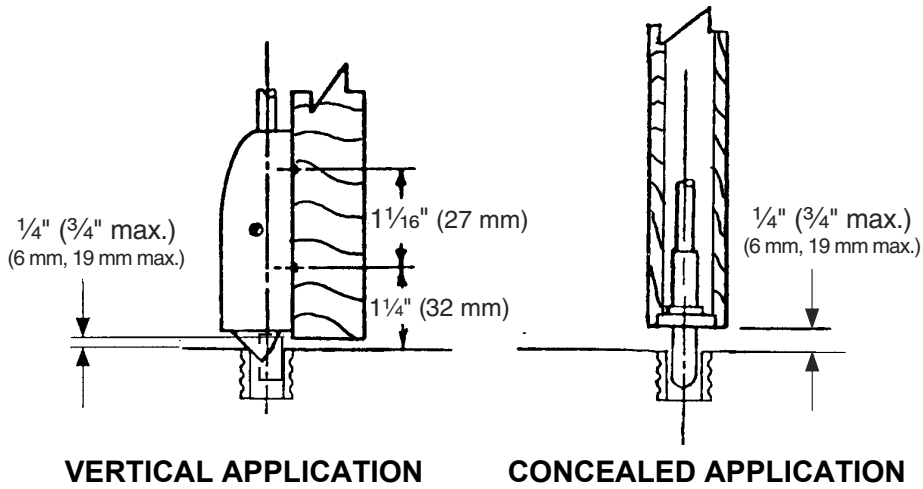

4155 Strike

Wood Door, LHR Shown, RHR Opposite

• For device function and other dimensions, see appropriate device or trim templates.

TEMPLATE
W-3055-a