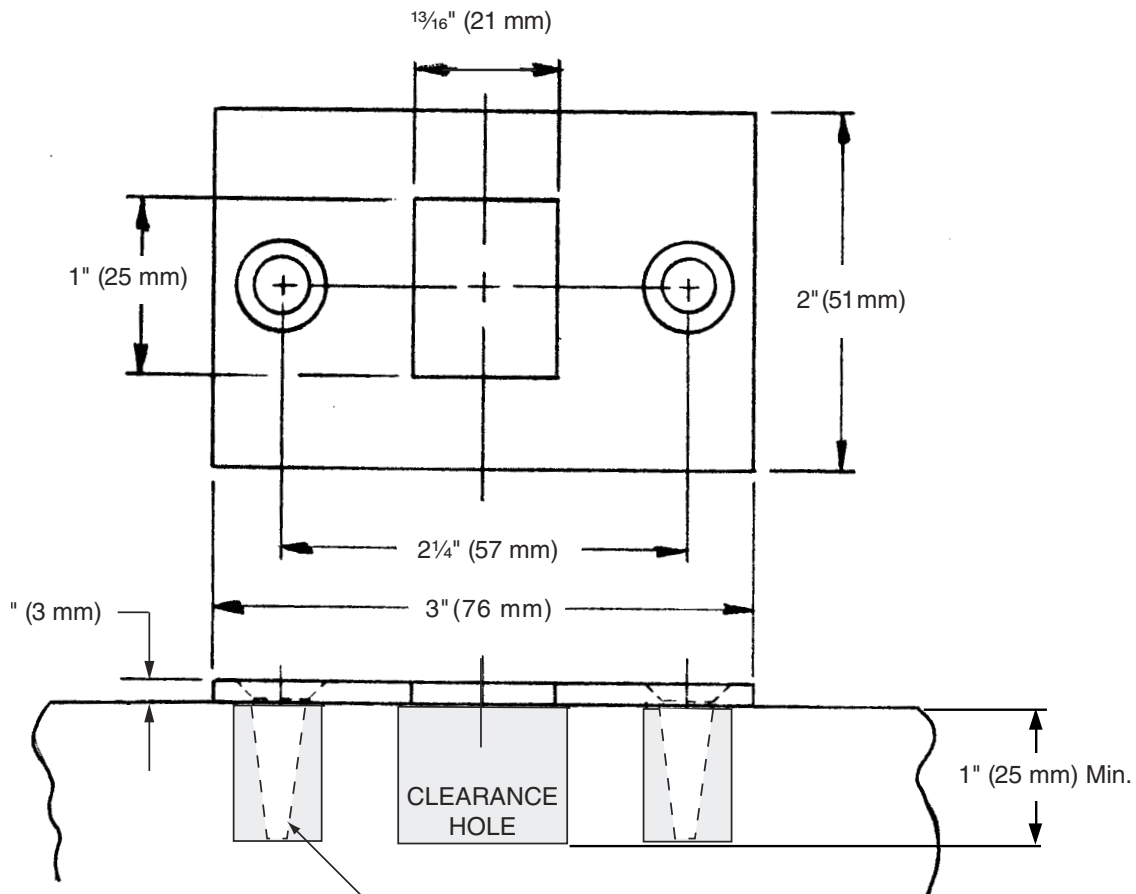

4155 Strike

Wood Door, LHR Shown, RHR Opposite

• For device function and other dimensions, see appropriate device or trim templates.

TEMPLATE
W-3055-a