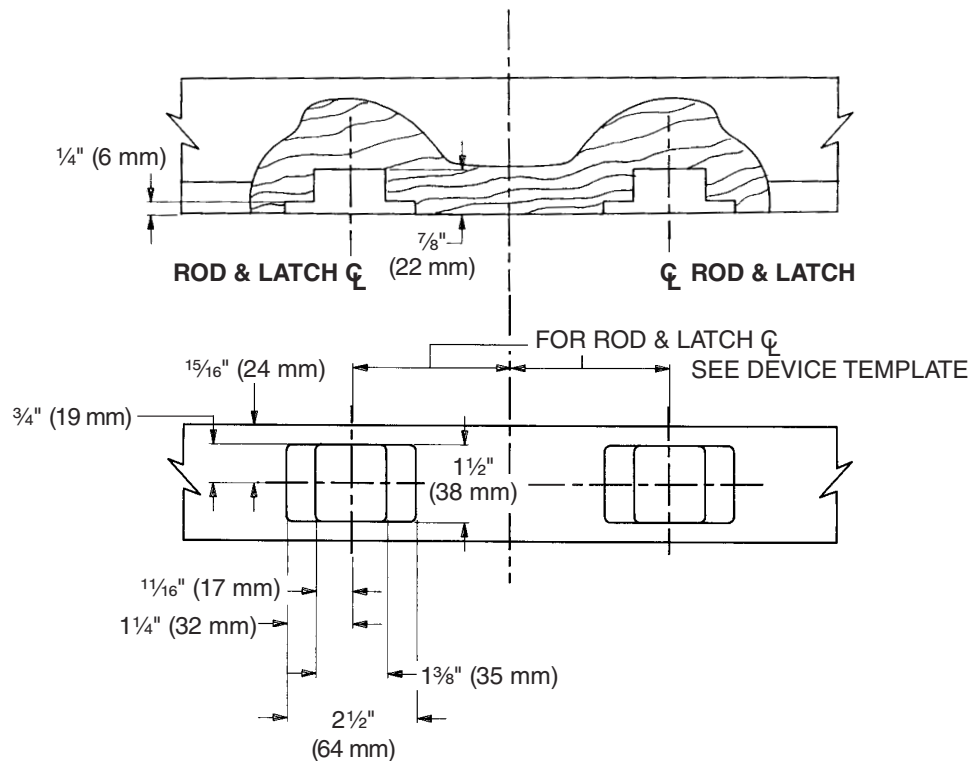

# 4188 Strike

Wood Door, LHR Shown, RHR Opposite

## Metal Frame

- For device function and other dimensions, see appropriate device or trim templates.

## Wood Frame

- For device function and other dimensions, see appropriate device or trim templates.
- Strike must be clearanced and countersunk for #10 screw head.

TEMPLATE

**W-3034-a**