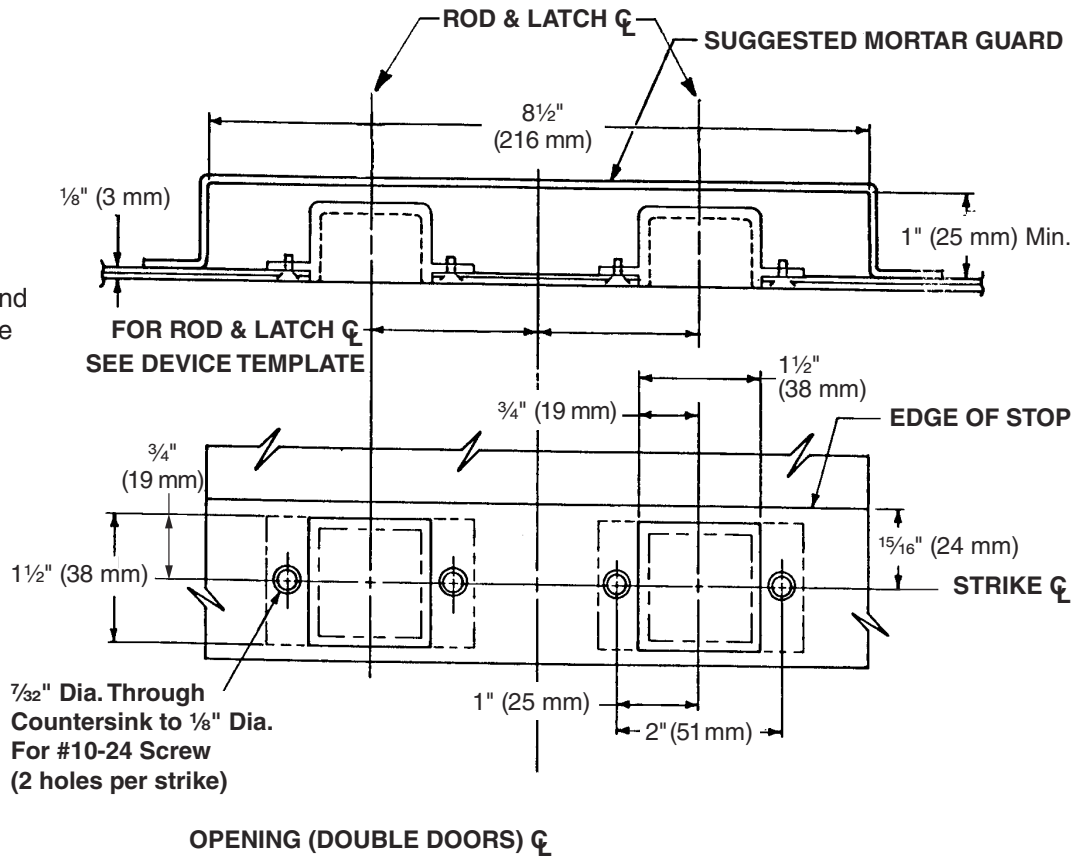

# 4188 Strike

Wood Door, LHR Shown, RHR Opposite

## Metal Frame

- For device function and other dimensions, see appropriate device or trim templates.

## Wood Frame

- For device function and other dimensions, see appropriate device or trim templates.
- Strike must be clearanced and countersunk for #10 screw head.

TEMPLATE

**W-3034-a**