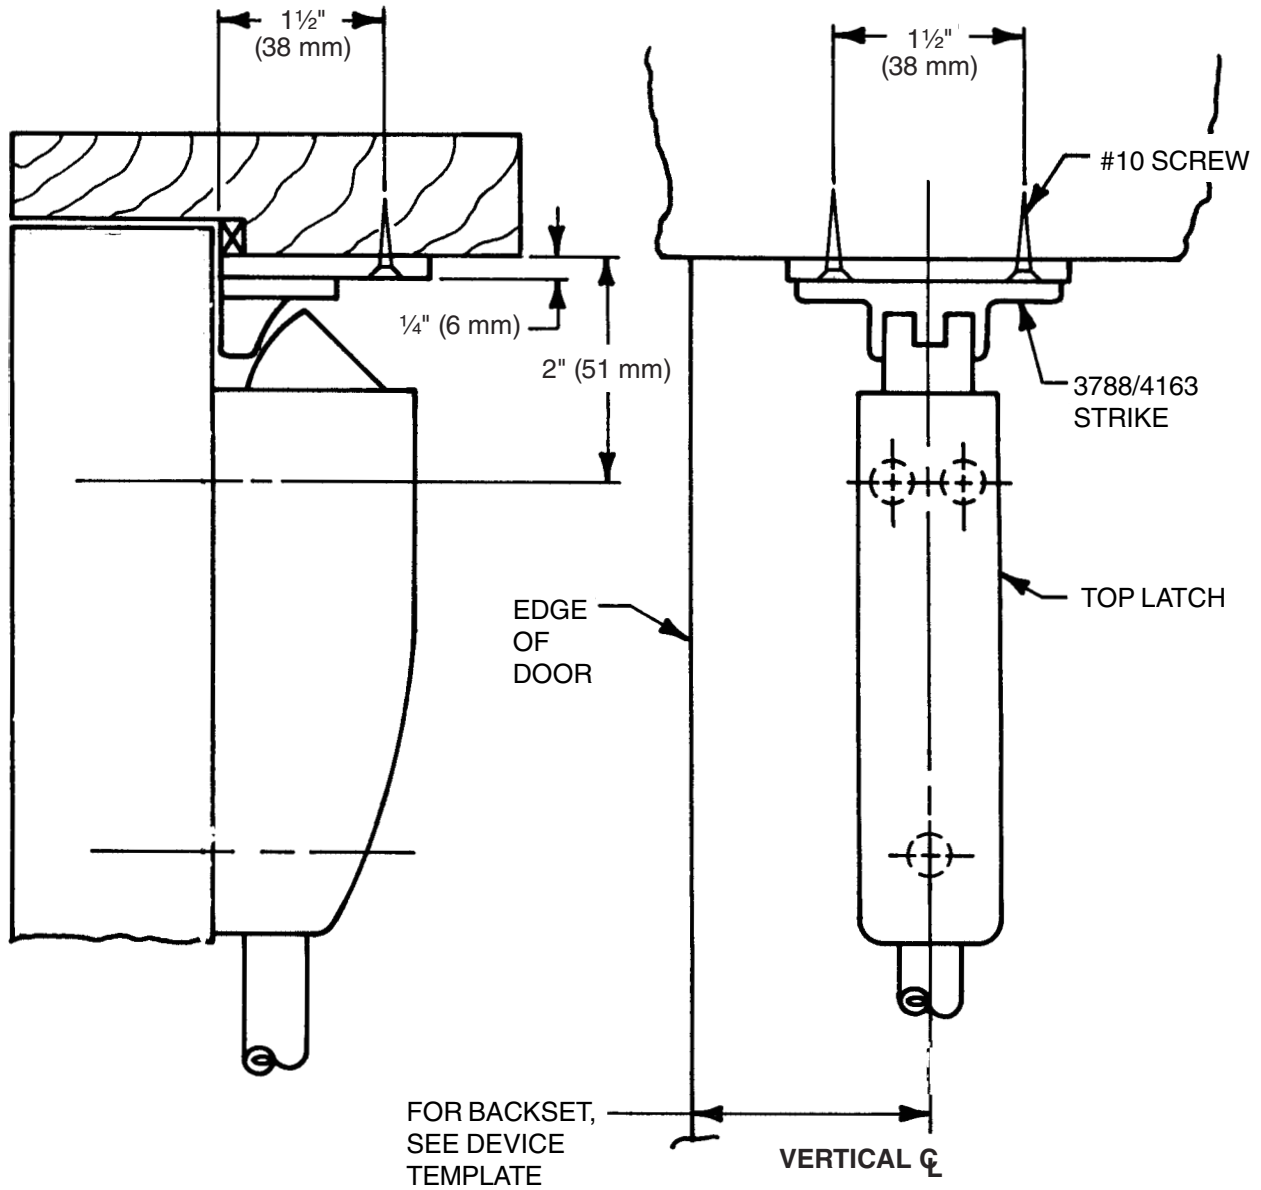

4306 Mounting Plate for 3788/4163 Strike

Metal Door, LHR Shown, RHR Opposite

TEMPLATE

T-4306-a