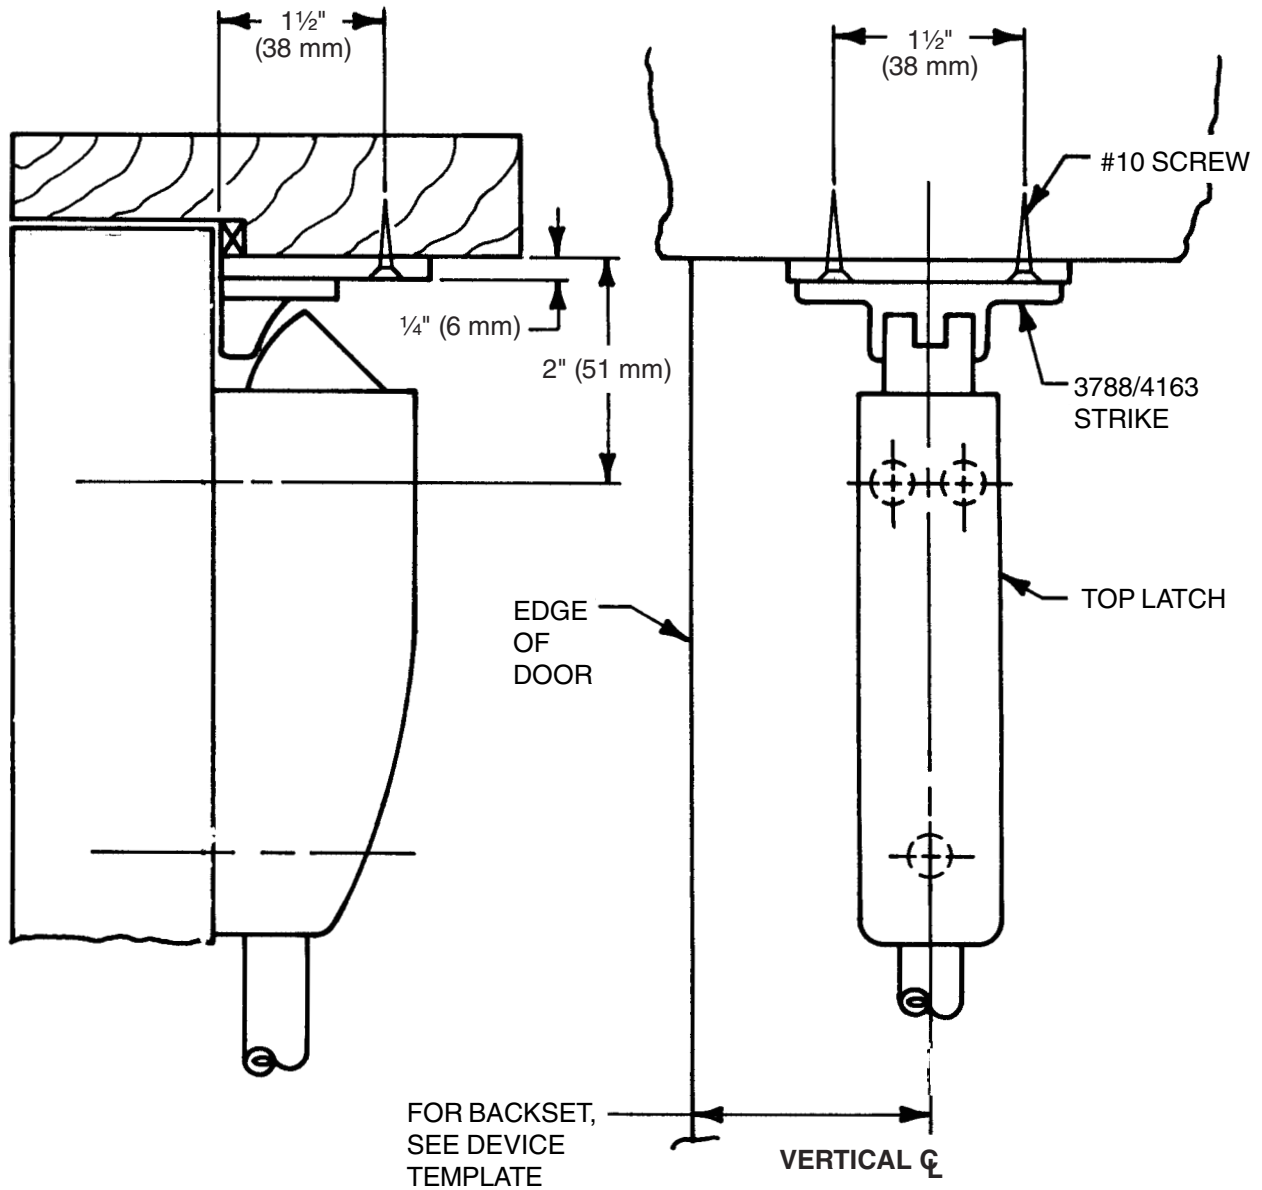

4306 Mounting Plate for 3788/4163 Strike

Wood Door, LHR Shown, RHR Opposite

TEMPLATE

W-4306-a