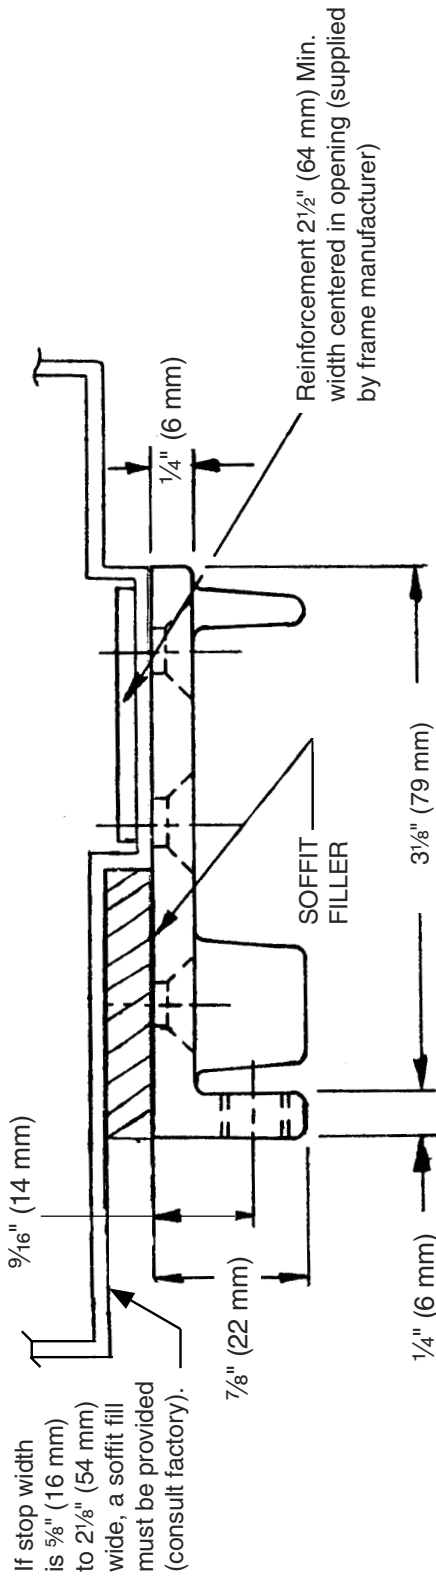

4423 Mullion Top Fitting Frame Preparation

Wood Door

STOP HEIGHT is 5/8" (16 mm) standard

TEMPLATE
W-4024-a