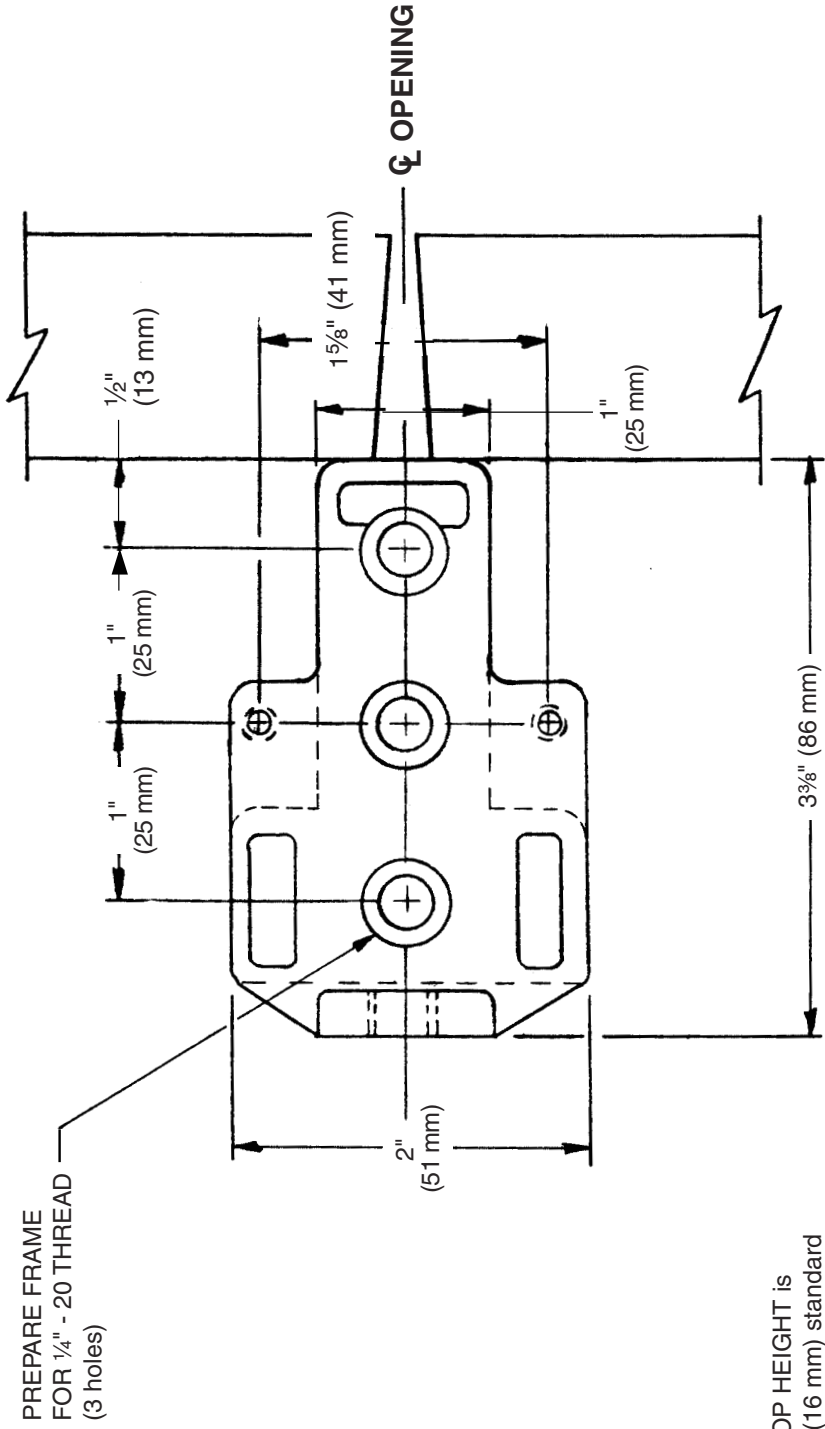

4423 Mullion Top Fitting Frame Preparation

Wood Door

STOP HEIGHT is 5/8" (16 mm) standard

TEMPLATE
W-4024-a