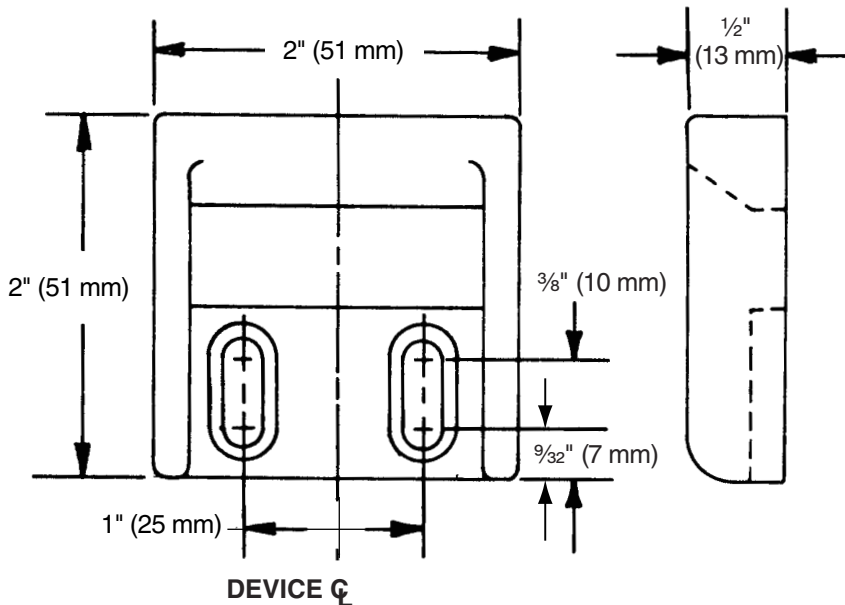

565 Strike

Wood Door, LHR Shown, RHR Opposite

• For device function and other dimensions, see appropriate device or trim templates.

TEMPLATE
W-3006-a