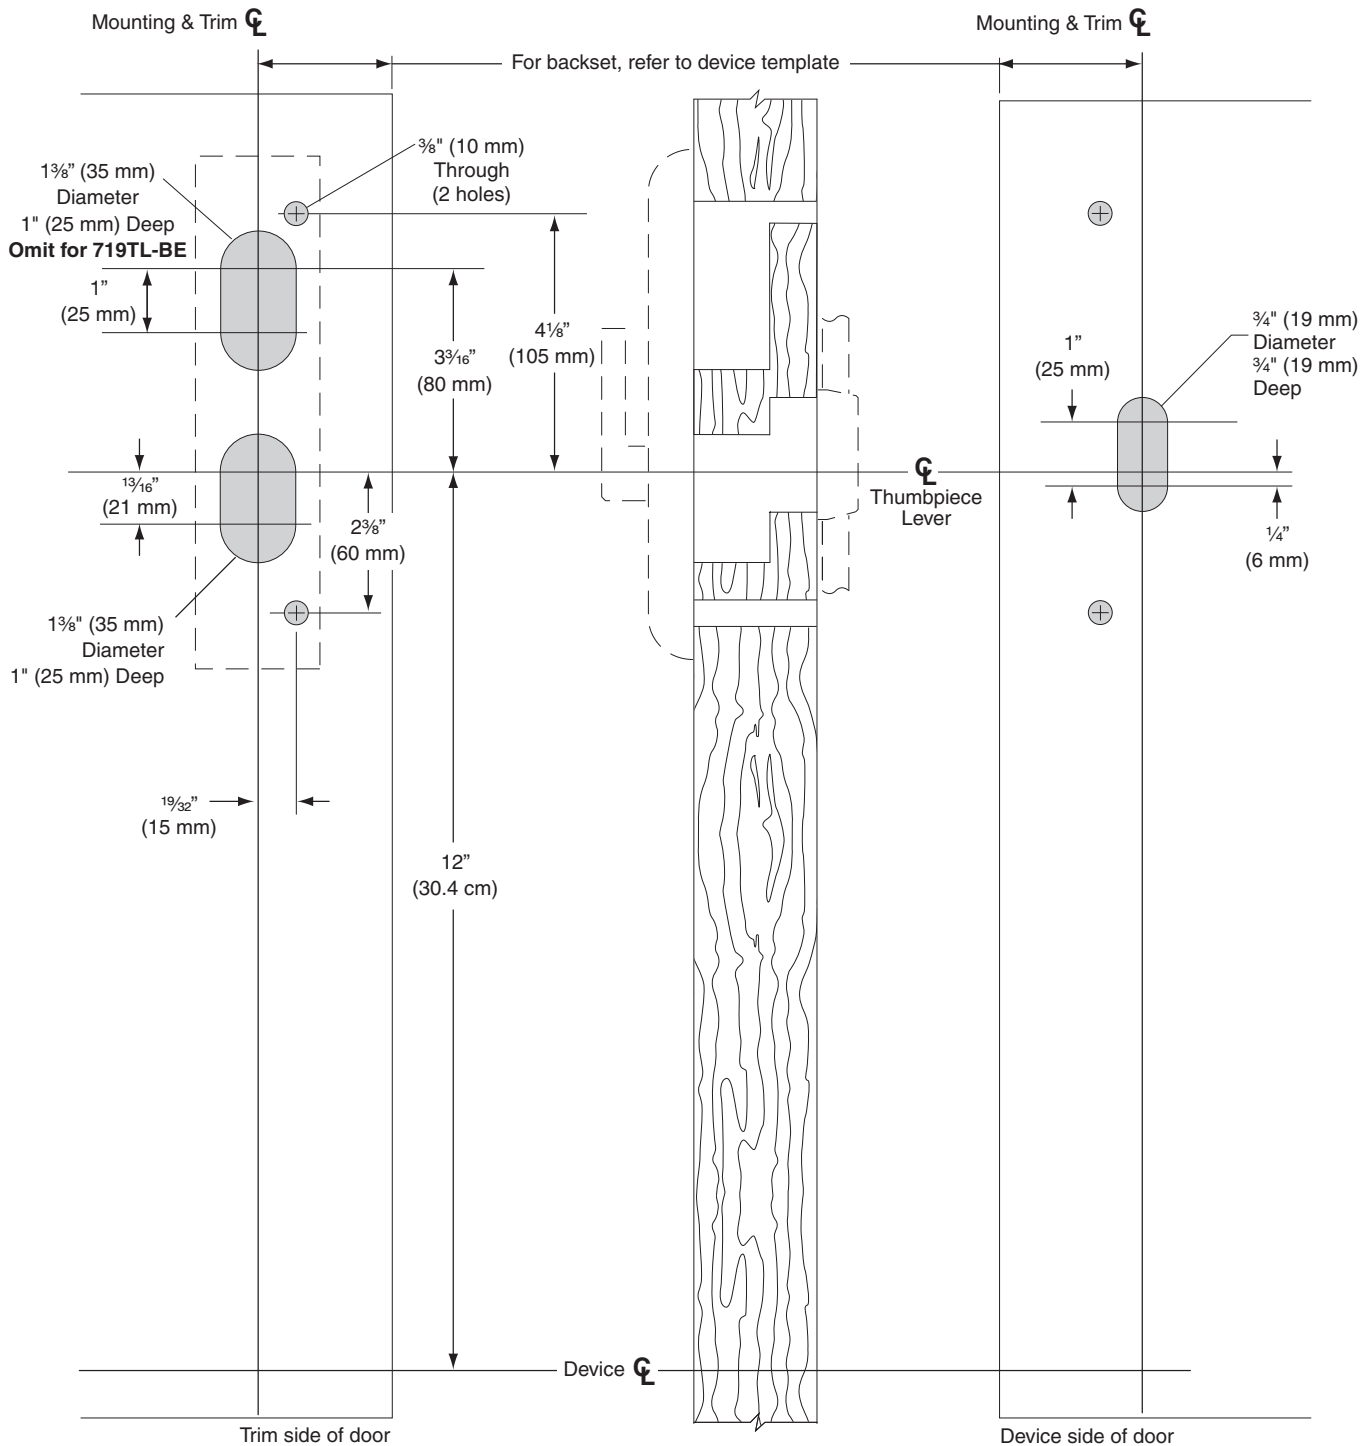

700 Series Thumbpiece Lever Trim (for 24-V Device only)

719TL, 719TL-BE Trim, Wood Door, LHR Shown, RHR Opposite

- For height from finished floor, refer to device template.

**THIS TEMPLATE APPLIES
TO PRODUCT ORDERED
PRIOR TO 3/1/2011**

TEMPLATE
W-2323-b