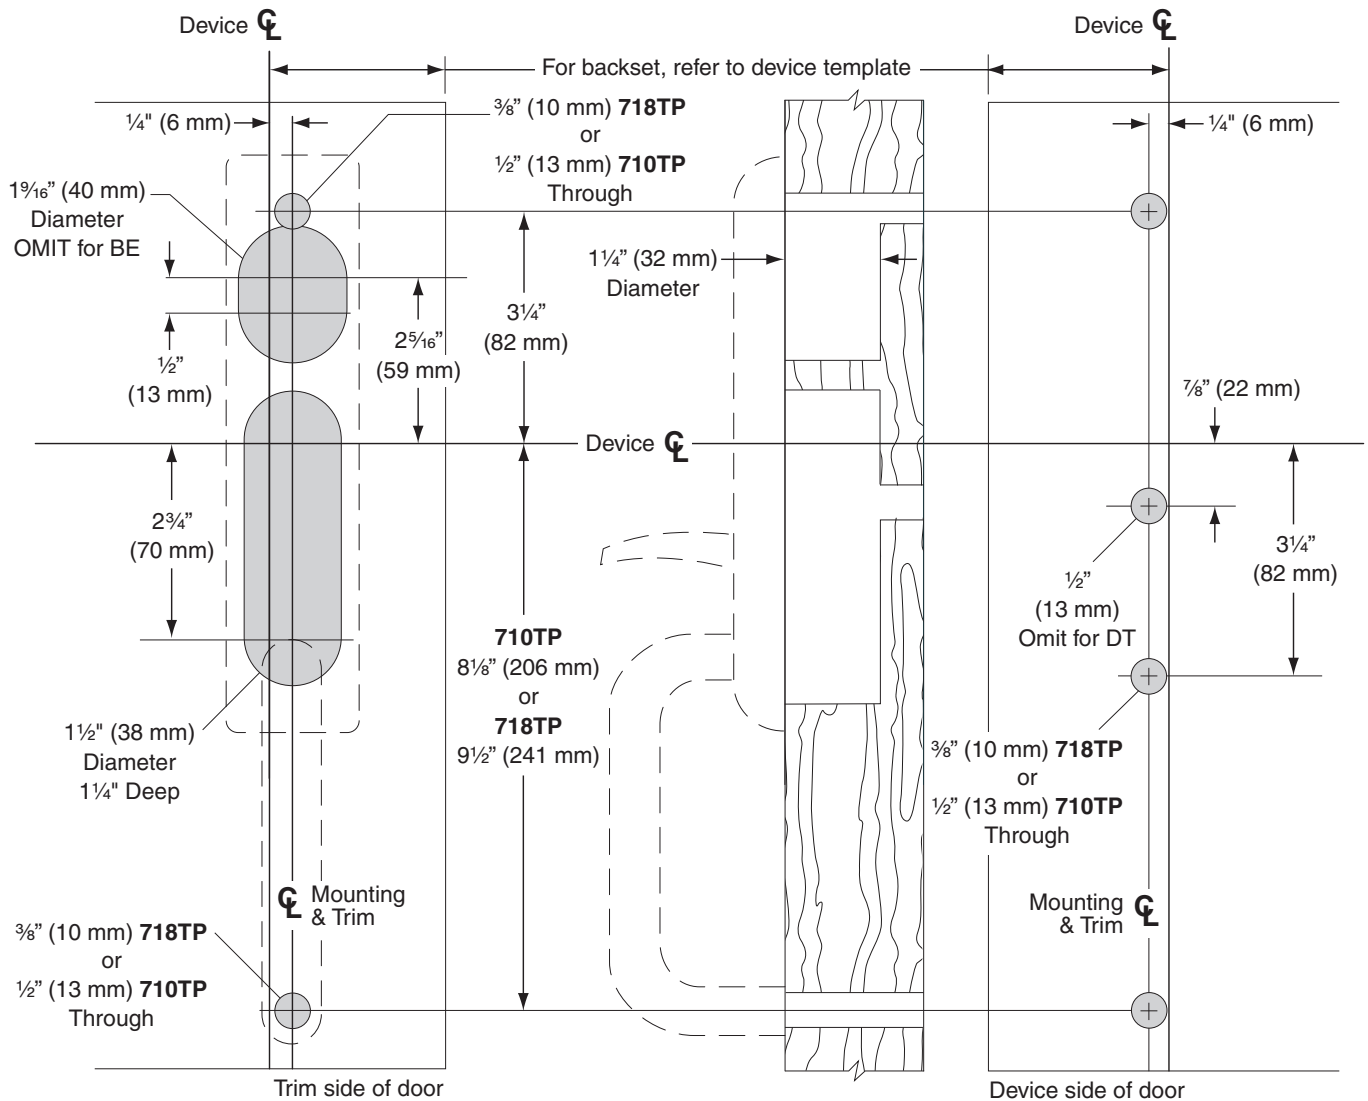

700 Series Thumbpiece Trim (for 24-R or 24-V Device only)

710TP, 710TP-BE, 718TP and 718TP Trim, Wood Door, LHR Shown, RHR Opposite

- For height from finished floor, refer to device template.

**THIS TEMPLATE APPLIES
TO PRODUCT ORDERED
PRIOR TO 3/1/2011**

TEMPLATE
W-2325-b