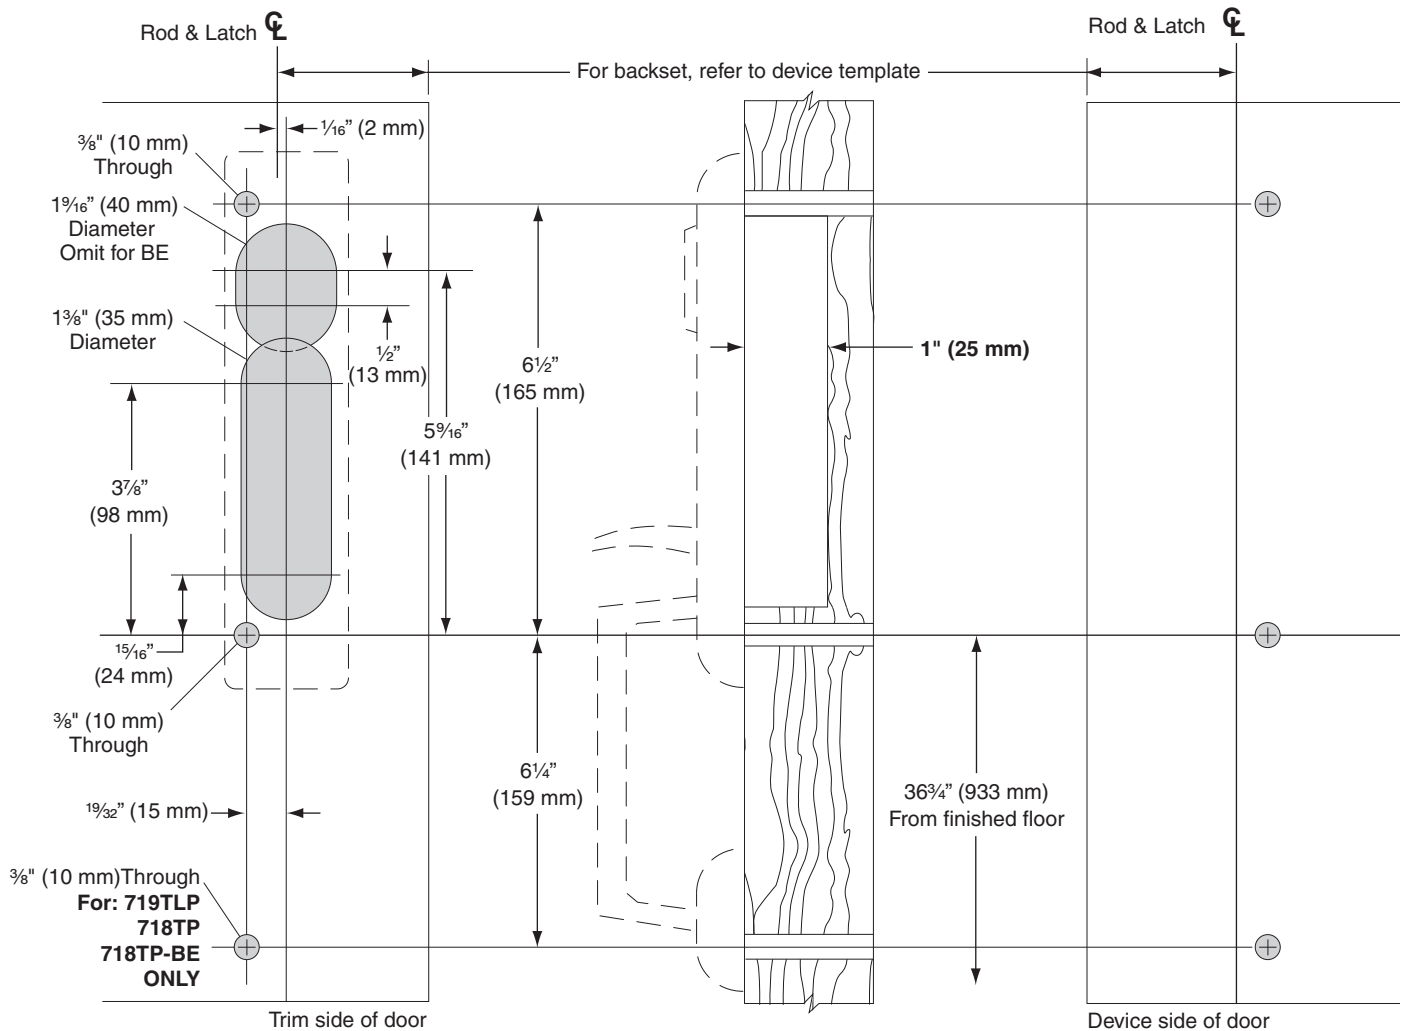

700 Series Trim (for 24-C Device only)

711K, 711K-NL, 711K-DT, 711K-BE, 712L, 712L-NL, 712L-DT, 712-BE, 718TP, 718TP-BE, 719TL, 719TL-NL, 719TL-BE, 719TLP, 719TLP-NL Wood Door, LHR Shown, RHR Opposite

- For height from finished floor, refer to device template.

**THIS TEMPLATE APPLIES
TO PRODUCT ORDERED
PRIOR TO 3/1/2011**

**AFTER THIS DATE USE
NEW TEMPLATE**

**TEMPLATE
W-2356-c**