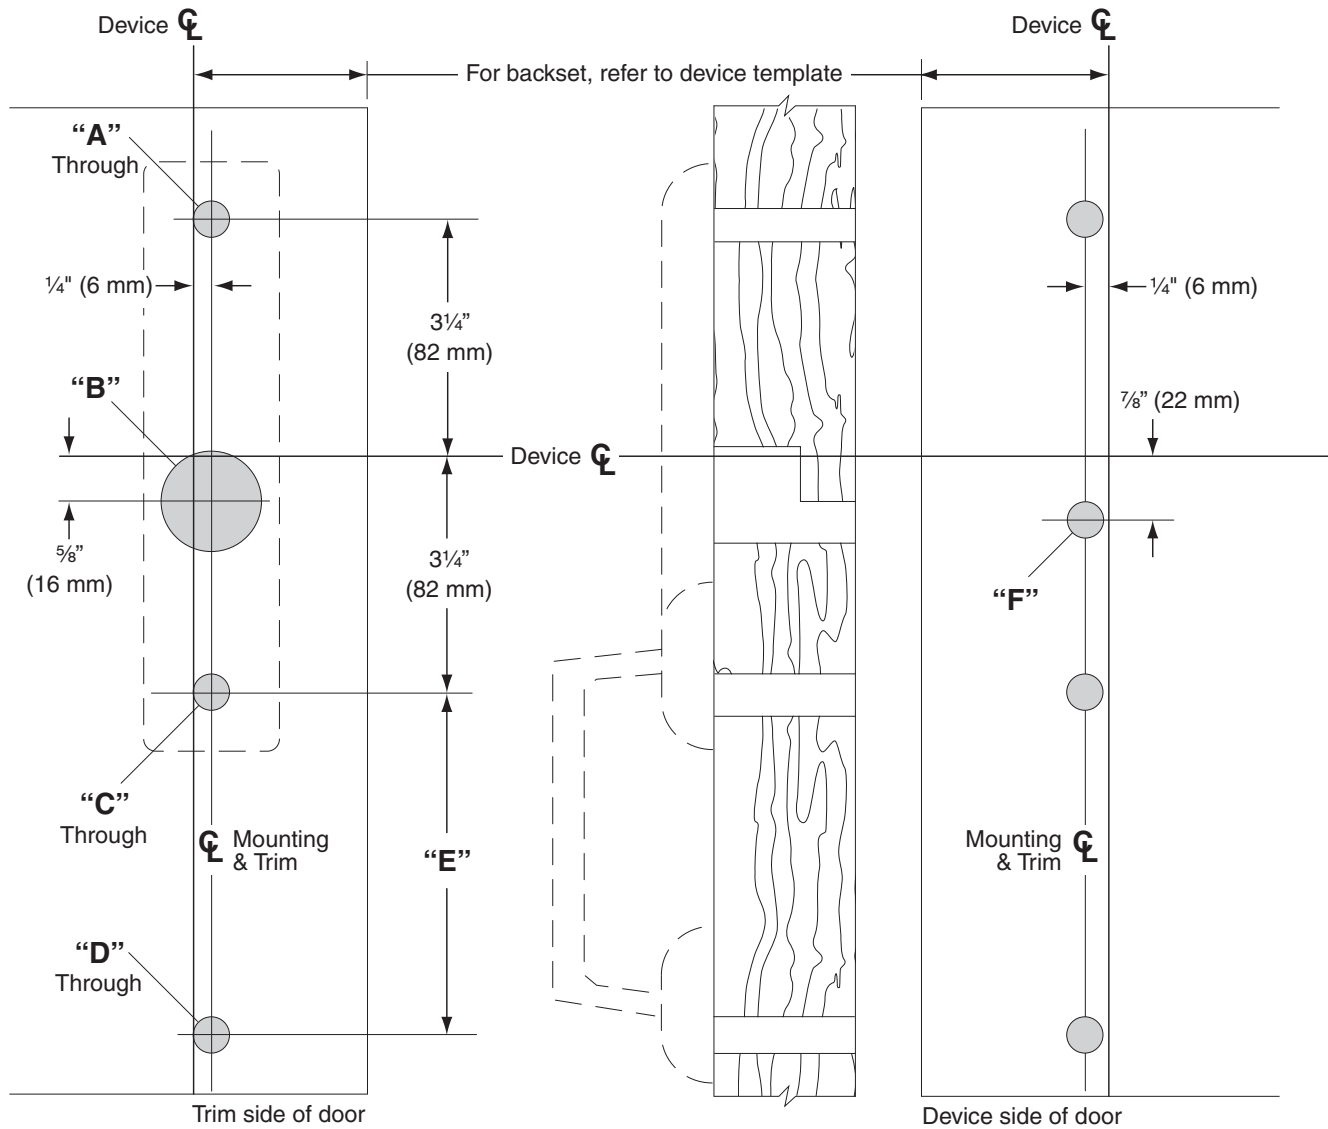

700 Series Trim (for 24-R or 24-V Device only)

710DT, 710NL, 717DT, 718DT, 718C and 718NL Trim, Wood Door, LHR Shown, RHR Opposite

Trim	A	B	C	D	E	F
718NL	3/8"	1 3/8"	3/8"	3/8"	6 1/4"	1/2"
718C	3/8"	1 3/8"	3/8"	OMIT	OMIT	1/2"
718DT	3/8"	OMIT	3/8"	3/8"	6 1/4"	OMIT
717DT	OMIT	OMIT	3/8"	3/8"	6 1/4"	OMIT
710DT	3/8"	OMIT	3/8"	3/8"	4 7/8"	OMIT
710NL	1/2"	1 3/8"	1/2"	1/2"	4 7/8"	1/2"

THIS TEMPLATE APPLIES TO PRODUCT ORDERED PRIOR TO 3/1/2011

AFTER THIS DATE USE NEW TEMPLATE

- For height from finished floor, refer to device template.

TEMPLATE
W-2322-b