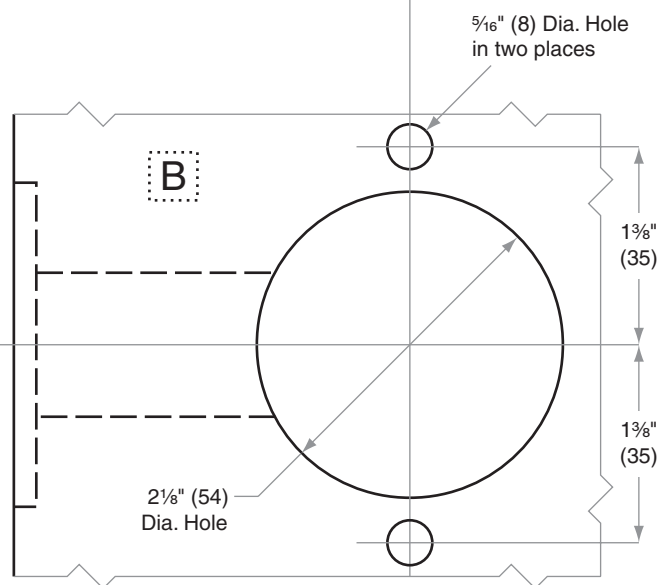

B-Series B101-B611

Door Type: Wood or Composite, Flat or Beveled
Door Thickness: 1¾" (44mm) – 2½" (54mm)
Faceplate: Square Corner, 1½" (29mm) wide
Backsets: FB103-C, 2¾" (60mm) | FB103-D, 2¾" (70mm) | FB103-F, 5" (127mm)

Dimensions shown in parentheses () are in millimeters.

Door preparation template