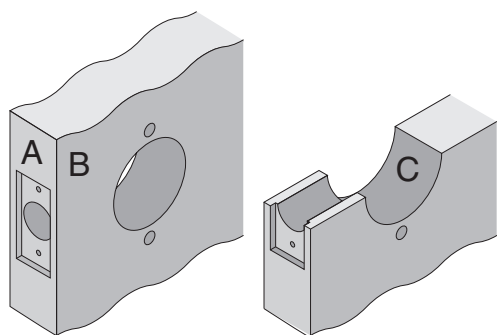

B-Series B101-B611

Door Type: Wood or Composite, Flat or Beveled
Door Thickness: 1¾" (44mm) – 2½" (54mm)
Faceplate: Square Corner, 1½" (29mm) wide
Backsets: FB103-C, 2¾" (60mm) | FB103-D, 2¾" (70mm) | FB103-F, 5" (127mm)

Dimensions shown in parentheses () are in millimeters.

Door preparation template