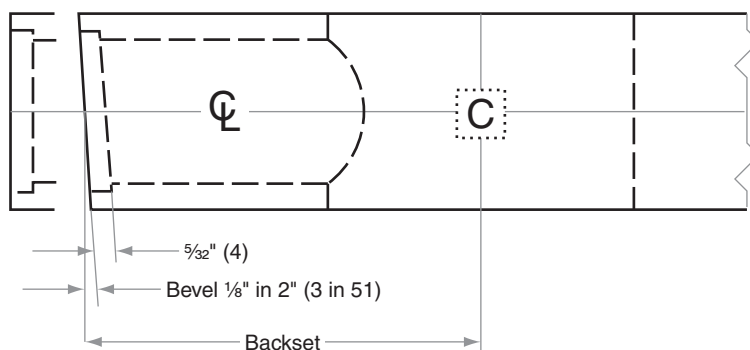

B-Series B101-B611

Door Type: Wood or Composite, Flat or Beveled
Door Thickness: 1¾" (44mm) – 2½" (54mm)
Faceplate: Square Corner, 1½" (29mm) wide
Backsets: FB103-C, 2¾" (60mm) | FB103-D, 2¾" (70mm) | FB103-F, 5" (127mm)

Dimensions shown in parentheses () are in millimeters.

Door preparation template