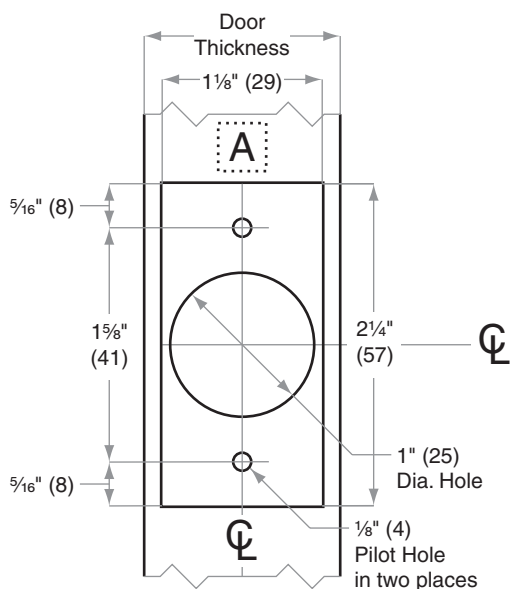

B-Series B101-B611

Door Type: Wood or Composite, Flat or Beveled
Door Thickness: 1¾" (44mm) – 2½" (54mm)
Faceplate: Square Corner, 1½" (29mm) wide
Backsets: FB103-C, 2¾" (60mm) | FB103-D, 2¾" (70mm) | FB103-F, 5" (127mm)

Dimensions shown in parentheses () are in millimeters.

Door preparation template