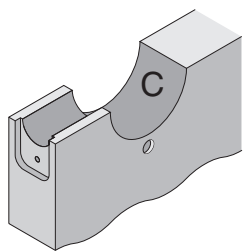

B-Series B101-B611

Door Type: Wood or Composite, Flat or Beveled
Door Thickness: 1¾" (44mm) – 2½" (54mm)
Faceplate: Round Corner, ¼" (6mm) radius, 1" (25mm) wide
Backsets: FB102-C, 2¾" (60mm) | FB102-D, 2¾" (70mm) | FB102-F, 5" (127mm)

Dimensions shown in parentheses () are in millimeters.

Door preparation template