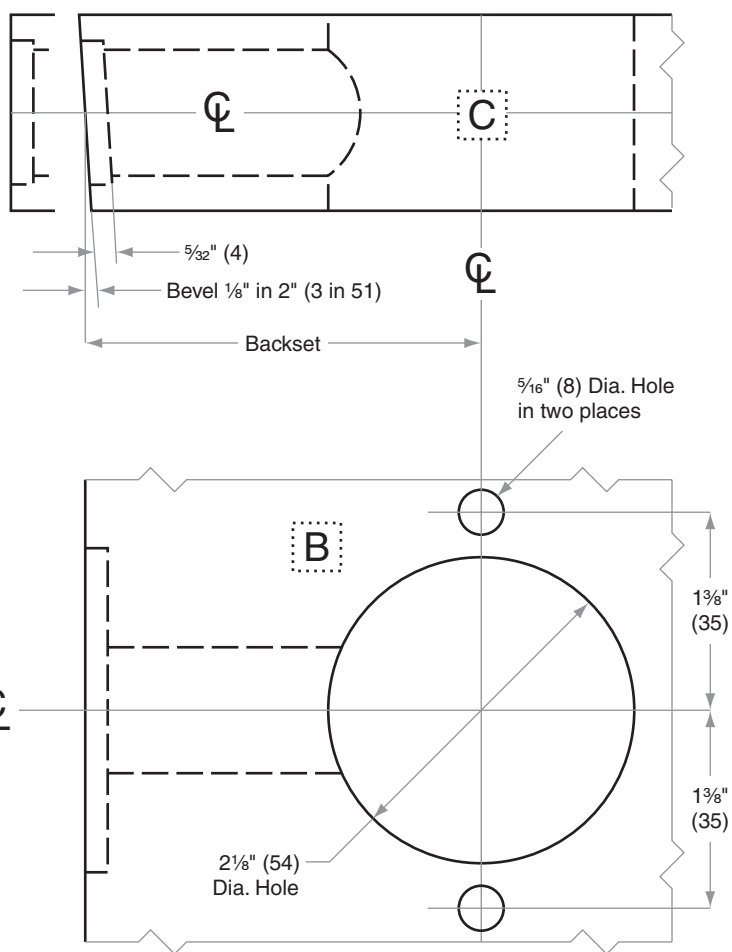

B-Series B101-B611

Door Type: Wood or Composite, Flat or Beveled
Door Thickness: 1¾" (44mm) – 2½" (54mm)
Faceplate: Round Corner, ¼" (6mm) radius, 1" (25mm) wide
Backsets: FB102-C, 2¾" (60mm) | FB102-D, 2¾" (70mm) | FB102-F, 5" (127mm)

Dimensions shown in parentheses () are in millimeters.

Door preparation template