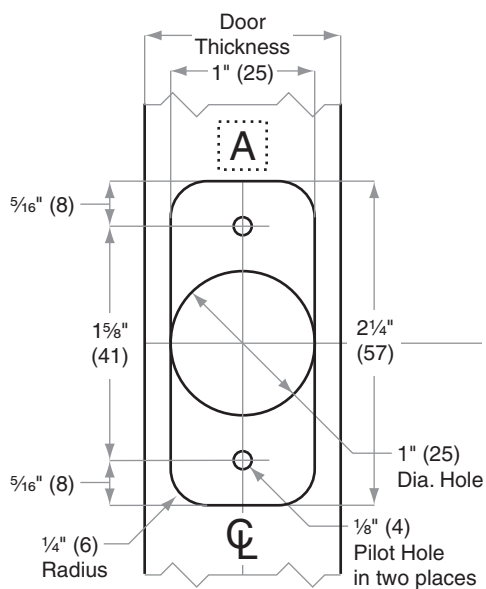

B-Series B101-B611

Door Type: Wood or Composite, Flat or Beveled
Door Thickness: 1¾" (44mm) – 2½" (54mm)
Faceplate: Round Corner, ¼" (6mm) radius, 1" (25mm) wide
Backsets: FB102-C, 2¾" (60mm) | FB102-D, 2¾" (70mm) | FB102-F, 5" (127mm)

Dimensions shown in parentheses () are in millimeters.

Door preparation template