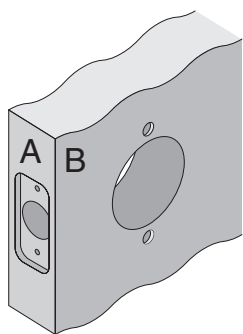

B-Series B101-B611

Door Type: Wood or Composite, Flat or Beveled
Door Thickness: 1¾" (44mm) – 2½" (54mm)
Faceplate: Round Corner, ¼" (6mm) radius, 1" (25mm) wide
Backsets: FB102-C, 2¾" (60mm) | FB102-D, 2¾" (70mm) | FB102-F, 5" (127mm)

Dimensions shown in parentheses () are in millimeters.

Door preparation template