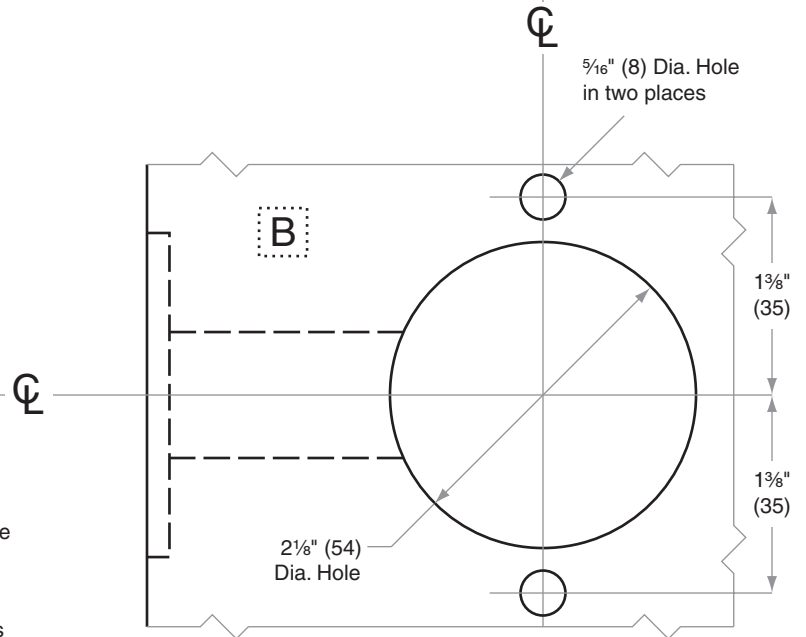

## B-Series B101-B611

**Door Type:** Wood or Composite, Flat or Beveled  
**Door Thickness:** 1¾" (44mm) – 2½" (54mm)  
**Faceplate:** Square Corner, 1" (25mm) wide  
**Backsets:** FB100-C, 2¾" (60mm) | FB100-D, 2¾" (70mm) | FB100-F, 5" (127mm)

Dimensions shown in parentheses ( ) are in millimeters.

Door preparation template