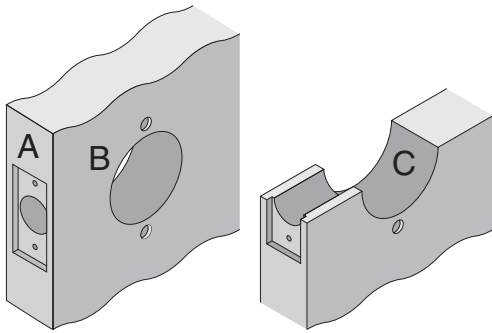

## B-Series B101-B611

**Door Type:** Wood or Composite, Flat or Beveled  
**Door Thickness:** 1¾" (44mm) – 2½" (54mm)  
**Faceplate:** Square Corner, 1" (25mm) wide  
**Backsets:** FB100-C, 2¾" (60mm) | FB100-D, 2¾" (70mm) | FB100-F, 5" (127mm)

Dimensions shown in parentheses ( ) are in millimeters.

Door preparation template