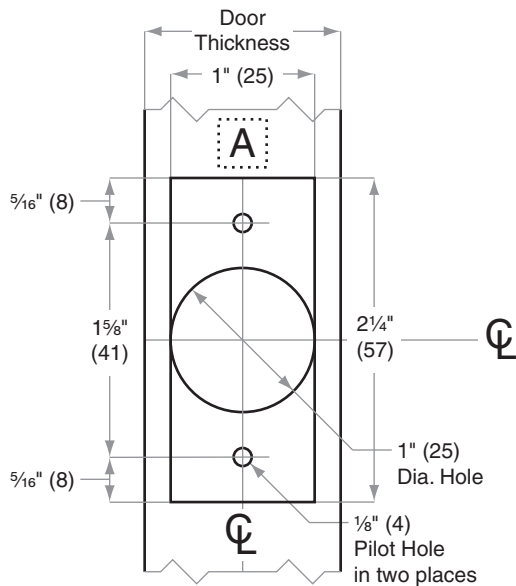

## B-Series B101-B611

**Door Type:** Wood or Composite, Flat or Beveled  
**Door Thickness:** 1¾" (44mm) – 2½" (54mm)  
**Faceplate:** Square Corner, 1" (25mm) wide  
**Backsets:** FB100-C, 2¾" (60mm) | FB100-D, 2¾" (70mm) | FB100-F, 5" (127mm)

Dimensions shown in parentheses ( ) are in millimeters.

Door preparation template