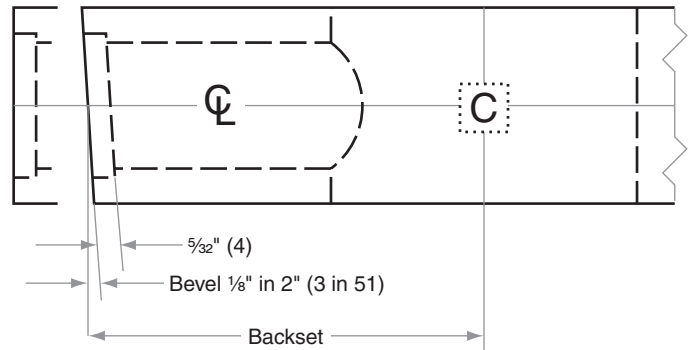

## B-Series B101-B611

**Door Type:** Wood or Composite, Flat or Beveled  
**Door Thickness:** 1¾" (44mm) – 2½" (54mm)  
**Faceplate:** Square Corner, 1" (25mm) wide  
**Backsets:** FB100-C, 2¾" (60mm) | FB100-D, 2¾" (70mm) | FB100-F, 5" (127mm)

Dimensions shown in parentheses ( ) are in millimeters.

Door preparation template