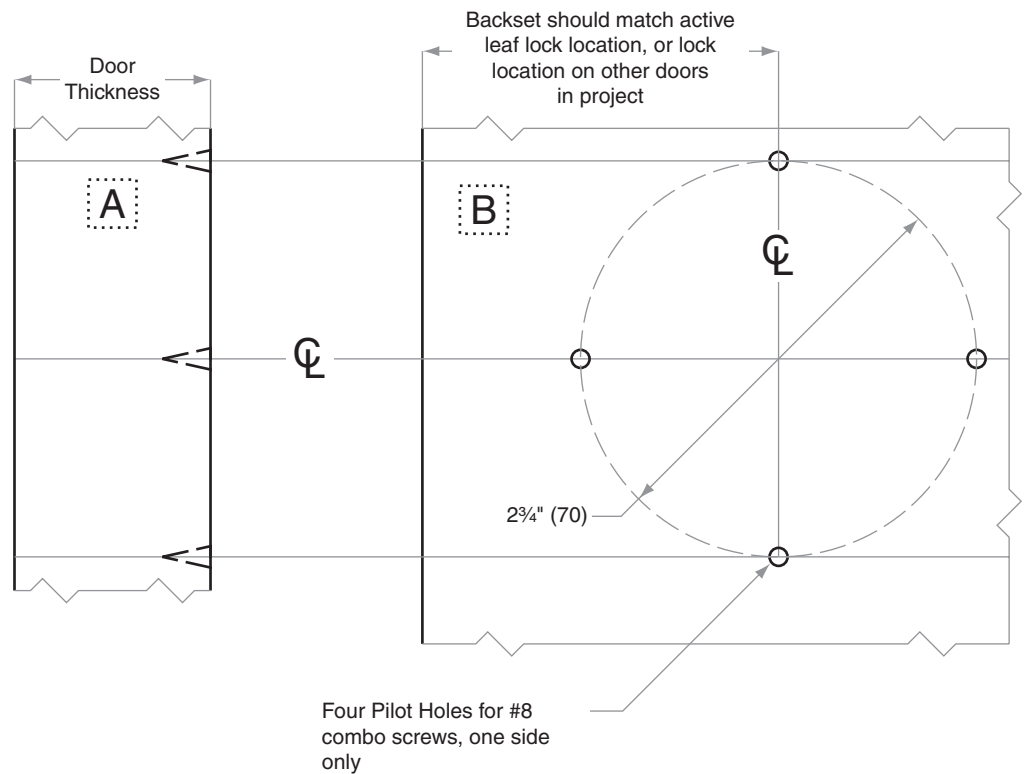

B-Series B12

Door Type: Wood or Composite, flat or beveled
Door Thickness: Any
Faceplate: None
Backsets: Any

Dimensions shown in parentheses () are in millimeters.

Door preparation template