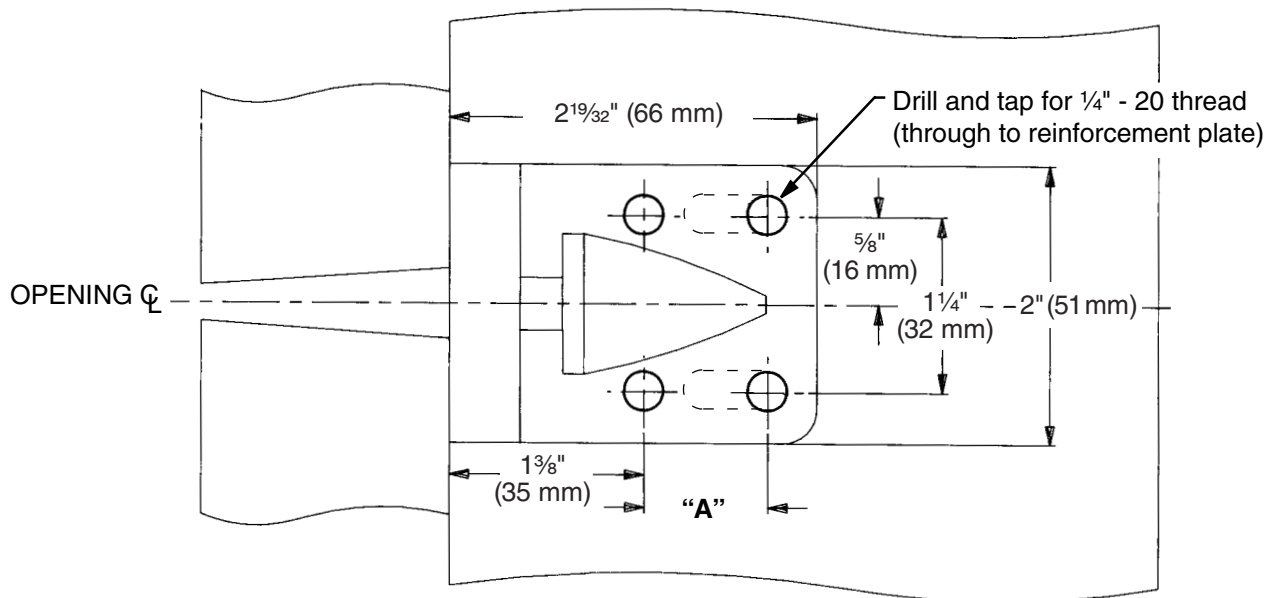

CR-4023 and CRF-4023 Mullion Top Fitting Assembly

Metal Door

"A"	FOR STOP WIDTHS
7/8"	Greater than 2 1/4" (57 mm)
1/2"	Less than 2 1/4" (57 mm)

Stop height 5/8" (16 mm) standard

TEMPLATE

T-4312-a