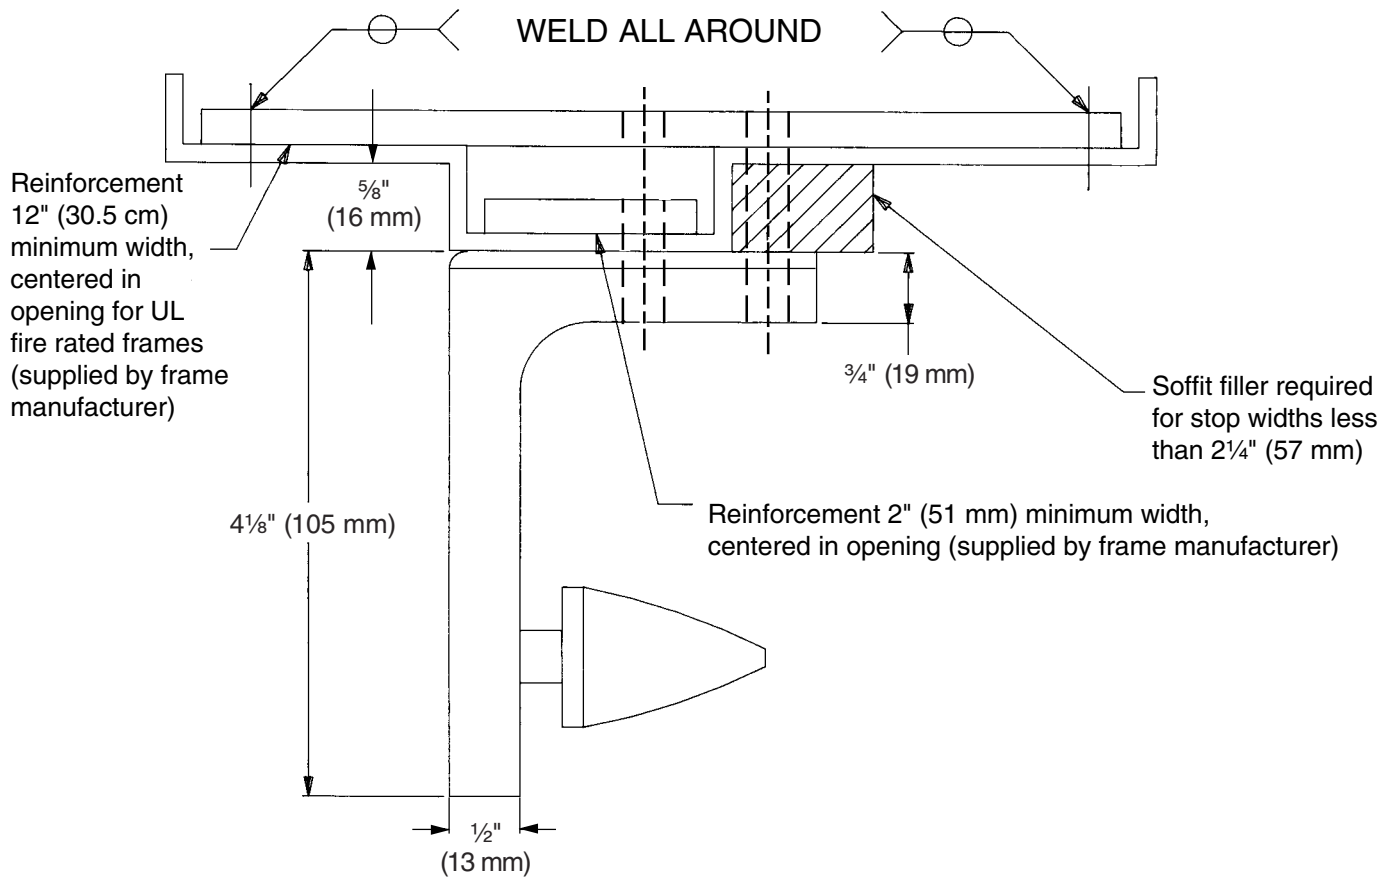

CR-4023 and CRF-4023 Mullion Top Fitting Assembly

Metal Door

"A"	FOR STOP WIDTHS
7/8"	Greater than 2 1/4" (57 mm)
1/2"	Less than 2 1/4" (57 mm)

Stop height 5/8" (16 mm) standard

TEMPLATE

T-4312-a