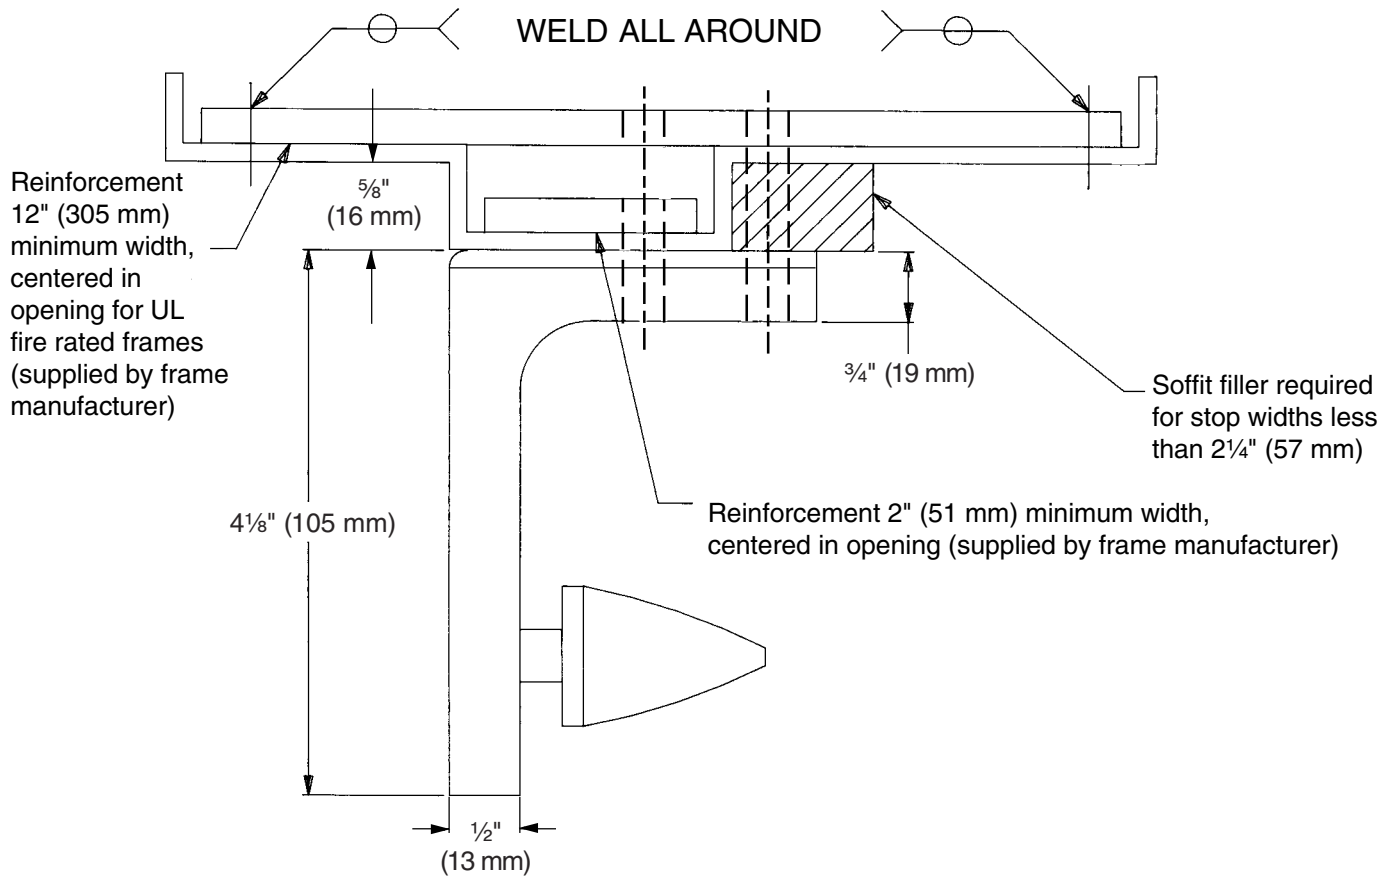

CR-4023 & CRF-4023 Mullion Top Fitting Assembly

Wood Door, LHR Shown, RHR Opposite

"A"	FOR STOP WIDTHS
7/8"	Greater than 2 1/4" (57 mm)
1/2"	Less than 2 1/4" (57 mm)

Stop height 5/8" (16 mm) standard

TEMPLATE