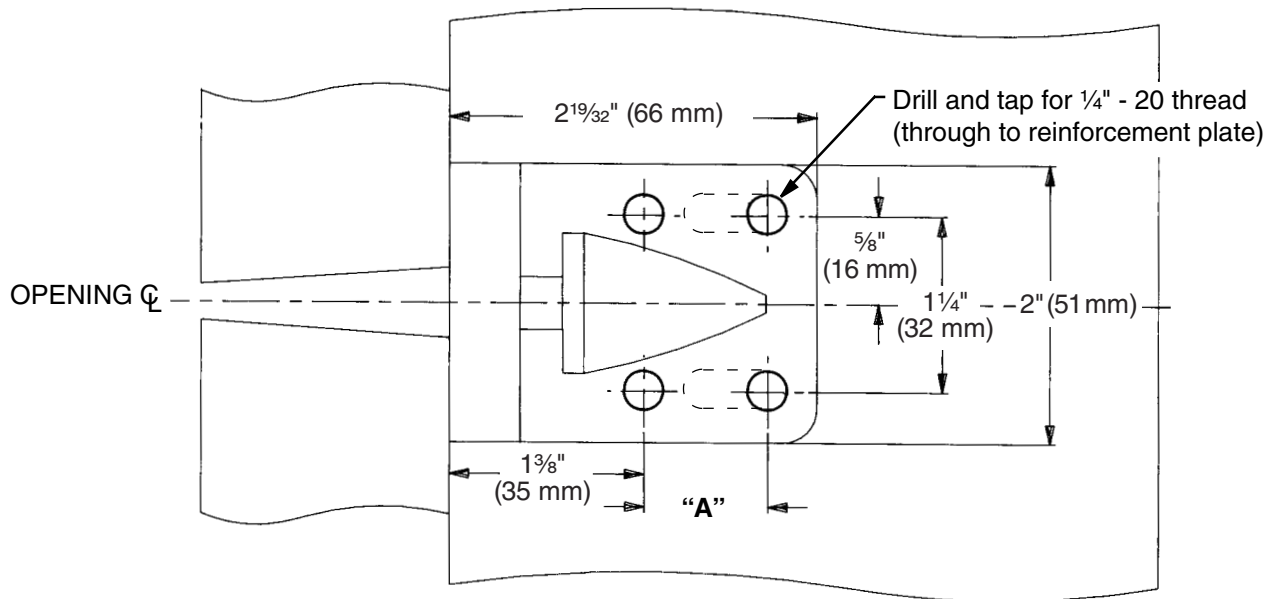

CR-4023 & CRF-4023 Mullion Top Fitting Assembly

Wood Door, LHR Shown, RHR Opposite

"A"	FOR STOP WIDTHS
7/8"	Greater than 2 1/4" (57 mm)
1/2"	Less than 2 1/4" (57 mm)

Stop height 5/8" (16 mm) standard

TEMPLATE