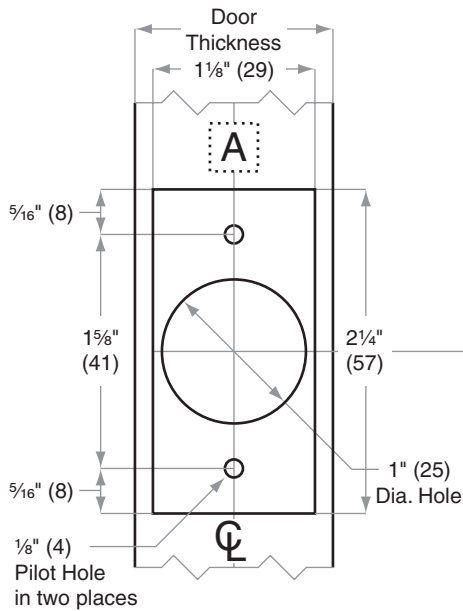

D100/200-Series

D111, D211, D121, D221, D131, D231, D141, D241, D151, D251

- Door Type:** Wood or Composite, Flat or Beveled
Door Thickness: 1 $\frac{1}{8}$ " (35mm) – 1 $\frac{7}{8}$ " (48mm)
Faceplate: Square Corner, 1 $\frac{1}{8}$ " (29mm) wide
Backsets: FD105-C, 2 $\frac{3}{8}$ " (60mm) | FD105-D, 2 $\frac{3}{4}$ " (70mm)

Dimensions shown in parentheses () are in millimeters.

Door preparation template