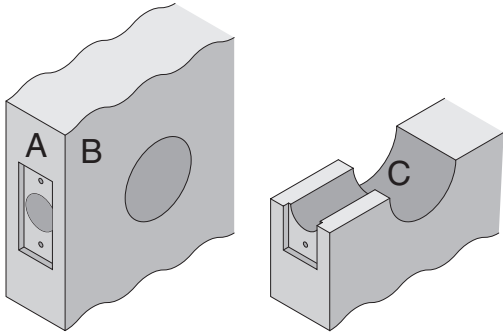

D100/200-Series

D111, D211, D121, D221, D131, D231, D141, D241, D151, D251

- Door Type:** Wood or Composite, Flat or Beveled
Door Thickness: 1 $\frac{1}{8}$ " (35mm) – 1 $\frac{7}{8}$ " (48mm)
Faceplate: Square Corner, 1 $\frac{1}{8}$ " (29mm) wide
Backsets: FD105-C, 2 $\frac{3}{8}$ " (60mm) | FD105-D, 2 $\frac{3}{4}$ " (70mm)

Dimensions shown in parentheses () are in millimeters.

Door preparation template