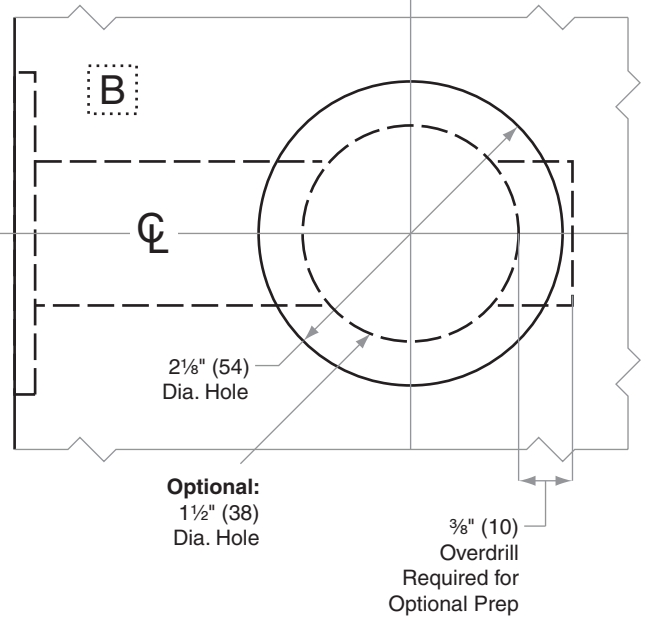

D100/200-Series

D111, D211, D121, D221, D131, D231, D141, D241, D151, D251

- Door Type:** Wood or Composite, Flat or Beveled
Door Thickness: 1 $\frac{1}{8}$ " (35mm) – 1 $\frac{7}{8}$ " (48mm)
Faceplate: Square Corner, 1 $\frac{1}{8}$ " (29mm) wide
Backsets: FD105-C, 2 $\frac{3}{8}$ " (60mm) | FD105-D, 2 $\frac{3}{4}$ " (70mm)

Dimensions shown in parentheses () are in millimeters.

Door preparation template