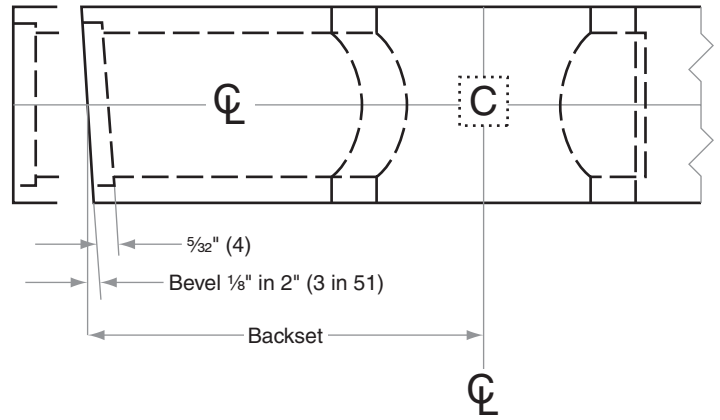

D100/200-Series

D111, D211, D121, D221, D131, D231, D141, D241, D151, D251

- Door Type:** Wood or Composite, Flat or Beveled
Door Thickness: 1 $\frac{1}{8}$ " (35mm) – 1 $\frac{7}{8}$ " (48mm)
Faceplate: Square Corner, 1 $\frac{1}{8}$ " (29mm) wide
Backsets: FD105-C, 2 $\frac{3}{8}$ " (60mm) | FD105-D, 2 $\frac{3}{4}$ " (70mm)

Dimensions shown in parentheses () are in millimeters.

Door preparation template