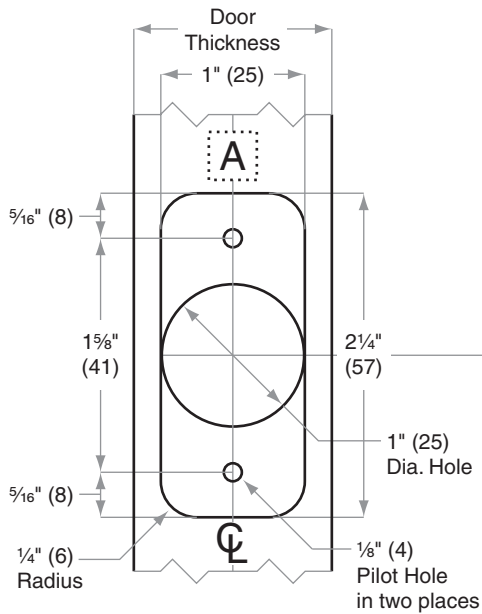

D100/200-Series

D111, D211, D121, D221, D131, D231, D141, D241, D151, D251

- Door Type:** Wood or Composite, Flat or Beveled
Door Thickness: 1 $\frac{3}{8}$ " (35mm) – 1 $\frac{7}{8}$ " (48mm)
Faceplate: Round Corner, $\frac{1}{4}$ " (6mm) Radius, 1" (25mm) wide
Backsets: FD102-C, 2 $\frac{3}{8}$ " (60mm) | FD102-D, 2 $\frac{3}{4}$ " (70mm)

Dimensions shown in parentheses () are in millimeters.

Door preparation template