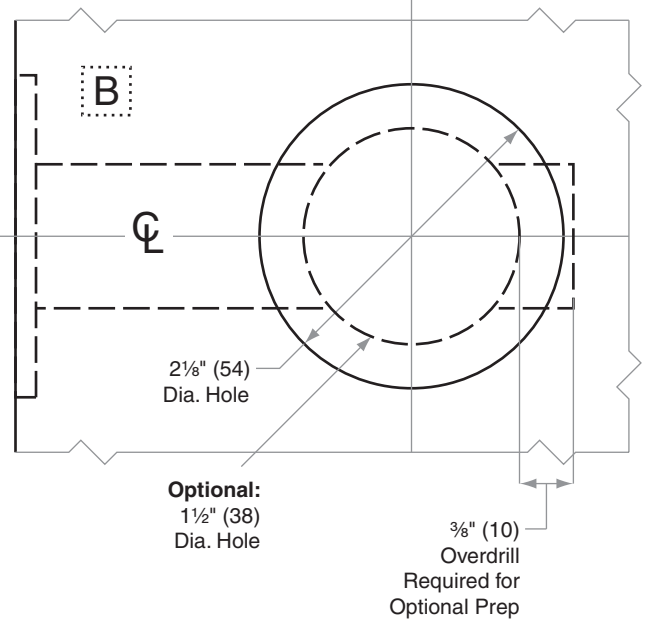

D100/200-Series

D111, D211, D121, D221, D131, D231, D141, D241, D151, D251

- Door Type:** Wood or Composite, Flat or Beveled
Door Thickness: 1 $\frac{3}{8}$ " (35mm) – 1 $\frac{7}{8}$ " (48mm)
Faceplate: Round Corner, $\frac{1}{4}$ " (6mm) Radius, 1" (25mm) wide
Backsets: FD102-C, 2 $\frac{3}{8}$ " (60mm) | FD102-D, 2 $\frac{3}{4}$ " (70mm)

Dimensions shown in parentheses () are in millimeters.

Door preparation template