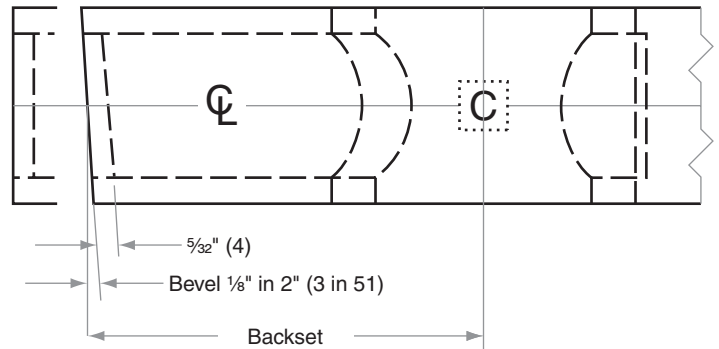

D100/200-Series

D111, D211, D121, D221, D131, D231, D141, D241, D151, D251

- Door Type:** Wood or Composite, Flat or Beveled
Door Thickness: 1 $\frac{3}{8}$ " (35mm) – 1 $\frac{7}{8}$ " (48mm)
Faceplate: Round Corner, $\frac{1}{4}$ " (6mm) Radius, 1" (25mm) wide
Backsets: FD102-C, 2 $\frac{3}{8}$ " (60mm) | FD102-D, 2 $\frac{3}{4}$ " (70mm)

Dimensions shown in parentheses () are in millimeters.

Door preparation template