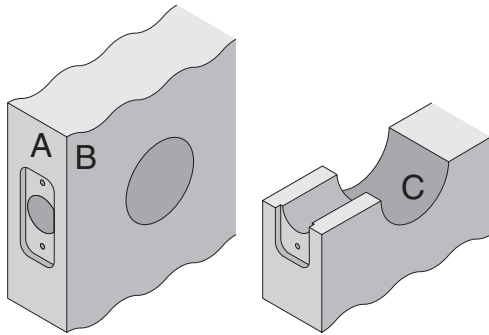

D100/200-Series

D111, D211, D121, D221, D131, D231, D141, D241, D151, D251

- Door Type:** Wood or Composite, Flat or Beveled
Door Thickness: 1 $\frac{3}{8}$ " (35mm) – 1 $\frac{7}{8}$ " (48mm)
Faceplate: Round Corner, $\frac{1}{4}$ " (6mm) Radius, 1" (25mm) wide
Backsets: FD102-C, 2 $\frac{3}{8}$ " (60mm) | FD102-D, 2 $\frac{3}{4}$ " (70mm)

Dimensions shown in parentheses () are in millimeters.

Door preparation template